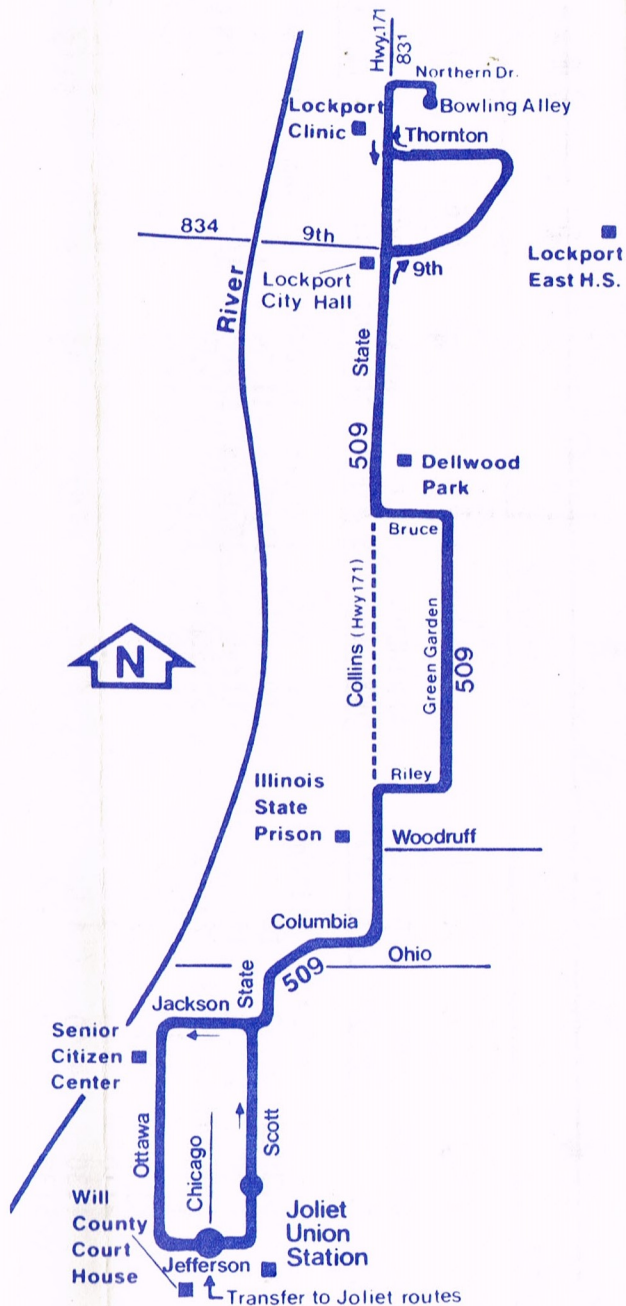

 Certain trips only.
 Consult timetables.

**Operated by
 Joliet Mass
 Transit District**

For lost and found
 call 1-815-723-3259

Bus will stop upon signal to driver at any intersection along the route where it is safe to do so.

Within Chicago call 836-7000

From the suburbs call toll-free 1-800-972-7000

For better service call between 6pm and 6am. The Center is closed on major holidays. Please call a few days ahead for holiday travel information.