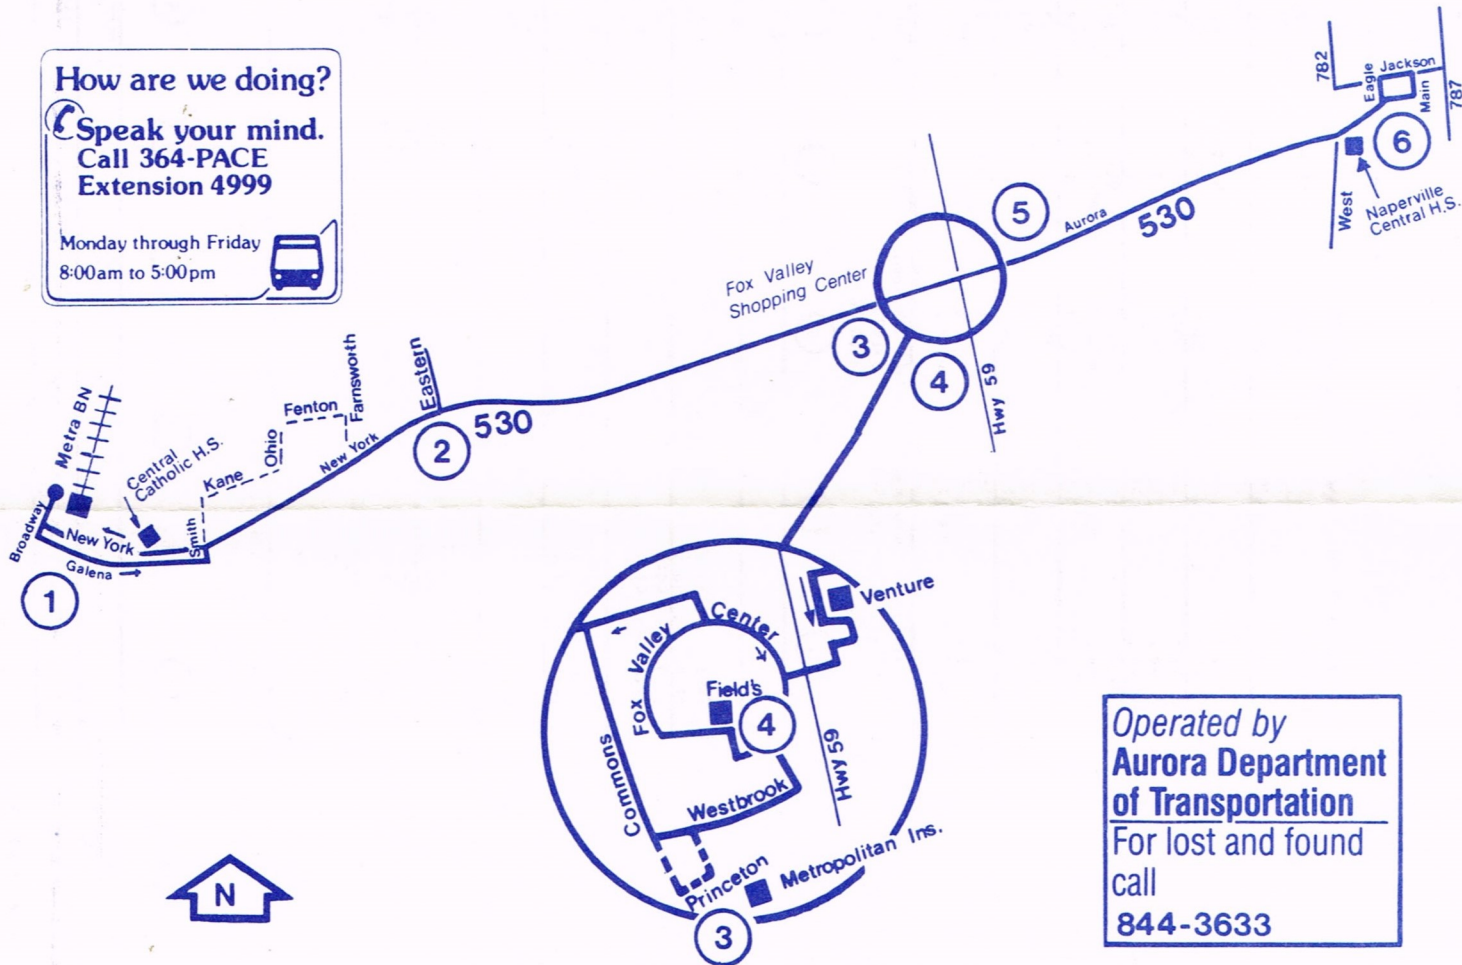

SATURDAY

WESTBOUND

⑥	⑤	④	②	①
NAPERVILLE (MAIN/JACKSON)	VENTURE	FOX VALLEY CENTER MARSHALL FIELD'S	EASTERN NEW YORK	TRANSPOR- TATION CENTER
-	-	7:08am	7:15am	7:25am
8:08am	8:16am	8:26	8:35	8:45
8:48	8:56	9:06	9:15	9:25
9:28	9:36	9:46	9:55	10:05
10:08	10:16	10:26	10:35	10:45
10:48	10:56	11:06	11:15	11:25
11:28	11:36	11:46	11:55	12:05pm
12:08pm	12:16pm	12:26pm	12:35pm	12:45
12:48	12:56	1:06	1:15	1:25
1:28	1:36	1:46	1:55	2:05
2:08	2:16	2:26	2:35	2:45
2:48	2:56	3:06	3:15	3:25
3:28	3:36	3:46	3:55	4:05
4:08	4:16	4:26	4:35	4:45
4:48	4:56	5:06	5:15	5:25
5:28	5:36	5:46	5:55	6:05
6:08	6:16	6:26	6:35	6:45
6:48	6:56	7:06	7:15	7:25

C - Service operates via Farnsworth, Fenton, Ohio, Kane and Smith.

No Sunday or holiday service.

How are we doing?

Speak your mind.
Call 364-PACE
Extension 4999

Monday through Friday
8:00am to 5:00pm

Bus will stop upon signal to driver at any intersection along the route where it is safe to do so.