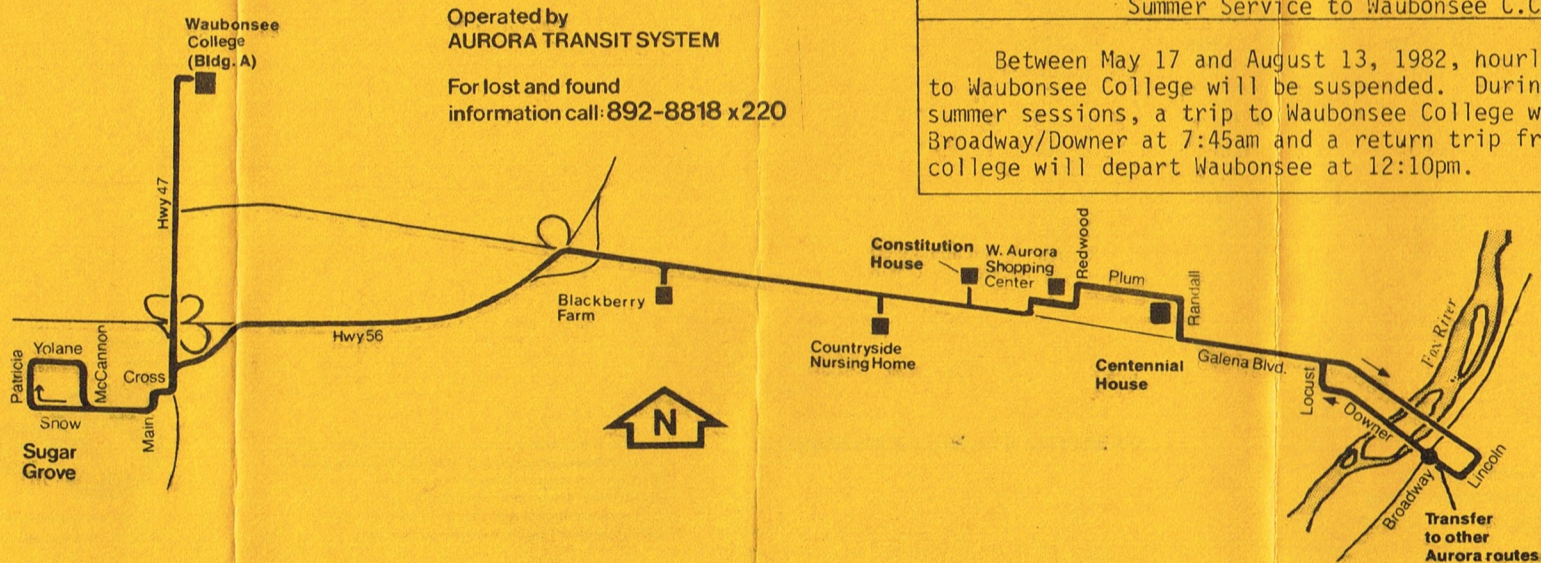

**In Chicago;  
836-7000  
In the suburbs  
toll-free;  
800-972-7000**

**531**

**Revised Service  
April 5, 1982**

**531**

**Waubonsee—  
Sugar Grove**

Edition I

The schedules, fares and other arrangements shown in this timetable are subject to change. The Regional Transportation Authority does not assume responsibility for errors in timetables, nor for inconvenience or damage resulting from delayed trains or buses or failure to make connections.

W Denotes direct service from Downer & Broadway to Waubensee College via Galena & Hwy. 17

\* Denotes trips to Blackberry Farm when park is open.

531 WAUBONSEE-SUGAR GROVE WINTER WEEKDAYS EASTBOUND					
Waubensee College	Sugar Grove	Countryside Nursing Home	Constitution House	Centennial House	Downer Broadway
7:25am	7:30am	7:35am	7:40am	7:45am	7:55am
8:25	8:30	8:35	8:40	8:45	8:55
*10:00	10:10	10:25	10:30	10:35	10:50
*11:00	11:10	11:25	11:30	11:35	11:50
*12:00pm	12:10pm	12:25pm	12:30pm	12:35pm	12:50pm
* 1:15	1:25	1:40	1:45	1:50	2:05
* 2:15	2:25	2:40	2:45	2:50	3:05
* 3:15	3:25	3:40	3:45	3:50	4:05
* 4:15	4:25	4:40	4:45	4:50	5:05
* 5:15	5:25	5:40	5:45	5:50	6:05

\* Denotes trips to Blackberry Farm when park is open.

Westbound				Weekday Service May 17 - August 13, 1982				Eastbound			
Broadway Downer	Centennial House	Constitution House	Sugar Grove			Sugar Grove	Constitution House	Centennial House	Broadway Downer		
8:00am	8:10am	8:15am	8:30am			8:30am	8:40am	8:45am	8:55am		
* 9:00	9:10	9:15	9:30			* 9:30	9:40	9:45	9:55		
* 10:00	10:10	10:15	10:30			* 10:30	10:40	10:45	10:55		
* 11:00	11:10	11:15	11:30			* 11:30	11:40	11:45	11:55		
* 12:15pm	12:25pm	12:30pm	12:45pm			* 12:45pm	12:55pm	1:00pm	1:10pm		
* 1:15	1:25	1:30	1:45			* 1:45	1:55	2:00	2:10		
* 2:15	2:25	2:30	2:45			* 2:45	2:55	3:00	3:10		
* 3:15	3:25	3:30	3:45			* 3:45	3:55	4:00	4:10		
* 4:15	4:25	4:30	4:45			* 4:45	4:55	5:00	5:10		