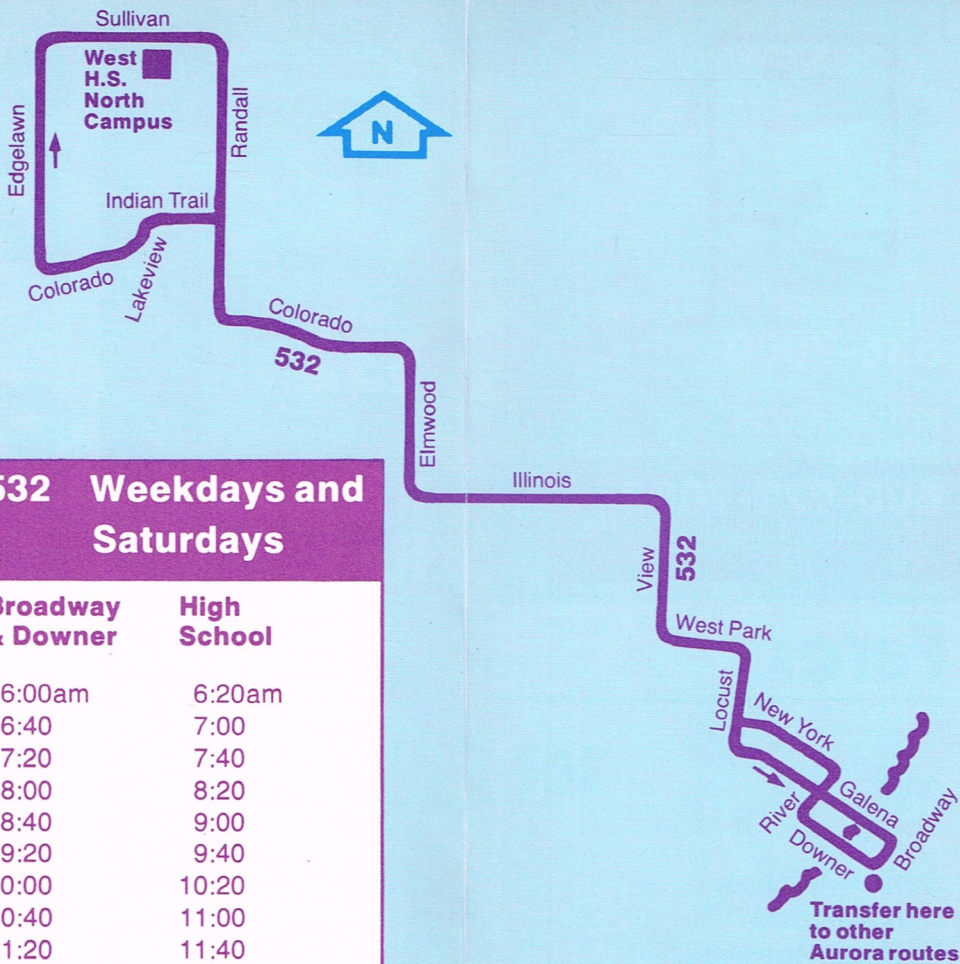

**Randall  
Road**

**New Service  
August 29, 1977**

Regional  
Transportation  
Authority

**532**

**532**

**532**

**532**

## 532 Weekdays and Saturdays

**Broadway & Downer**

**High School**

6:00am	6:20am
6:40	7:00
7:20	7:40
8:00	8:20
8:40	9:00
9:20	9:40
10:00	10:20
10:40	11:00
11:20	11:40
<b>12:15pm</b>	<b>12:35pm</b>
<b>12:55</b>	<b>1:15</b>
<b>1:35</b>	<b>1:35</b>
<b>2:15</b>	<b>2:35</b>
<b>2:55</b>	<b>3:15</b>
<b>3:35</b>	<b>3:55</b>
<b>4:15</b>	<b>4:35</b>
<b>4:55</b>	<b>5:15</b>
<b>5:35</b>	<b>5:55</b>
<b>6:15</b>	

**Transfer here to other Aurora routes**

**No Sunday or holiday service**

**Operated by  
Aurora Transit System**

For lost and found information  
call **892-8811**