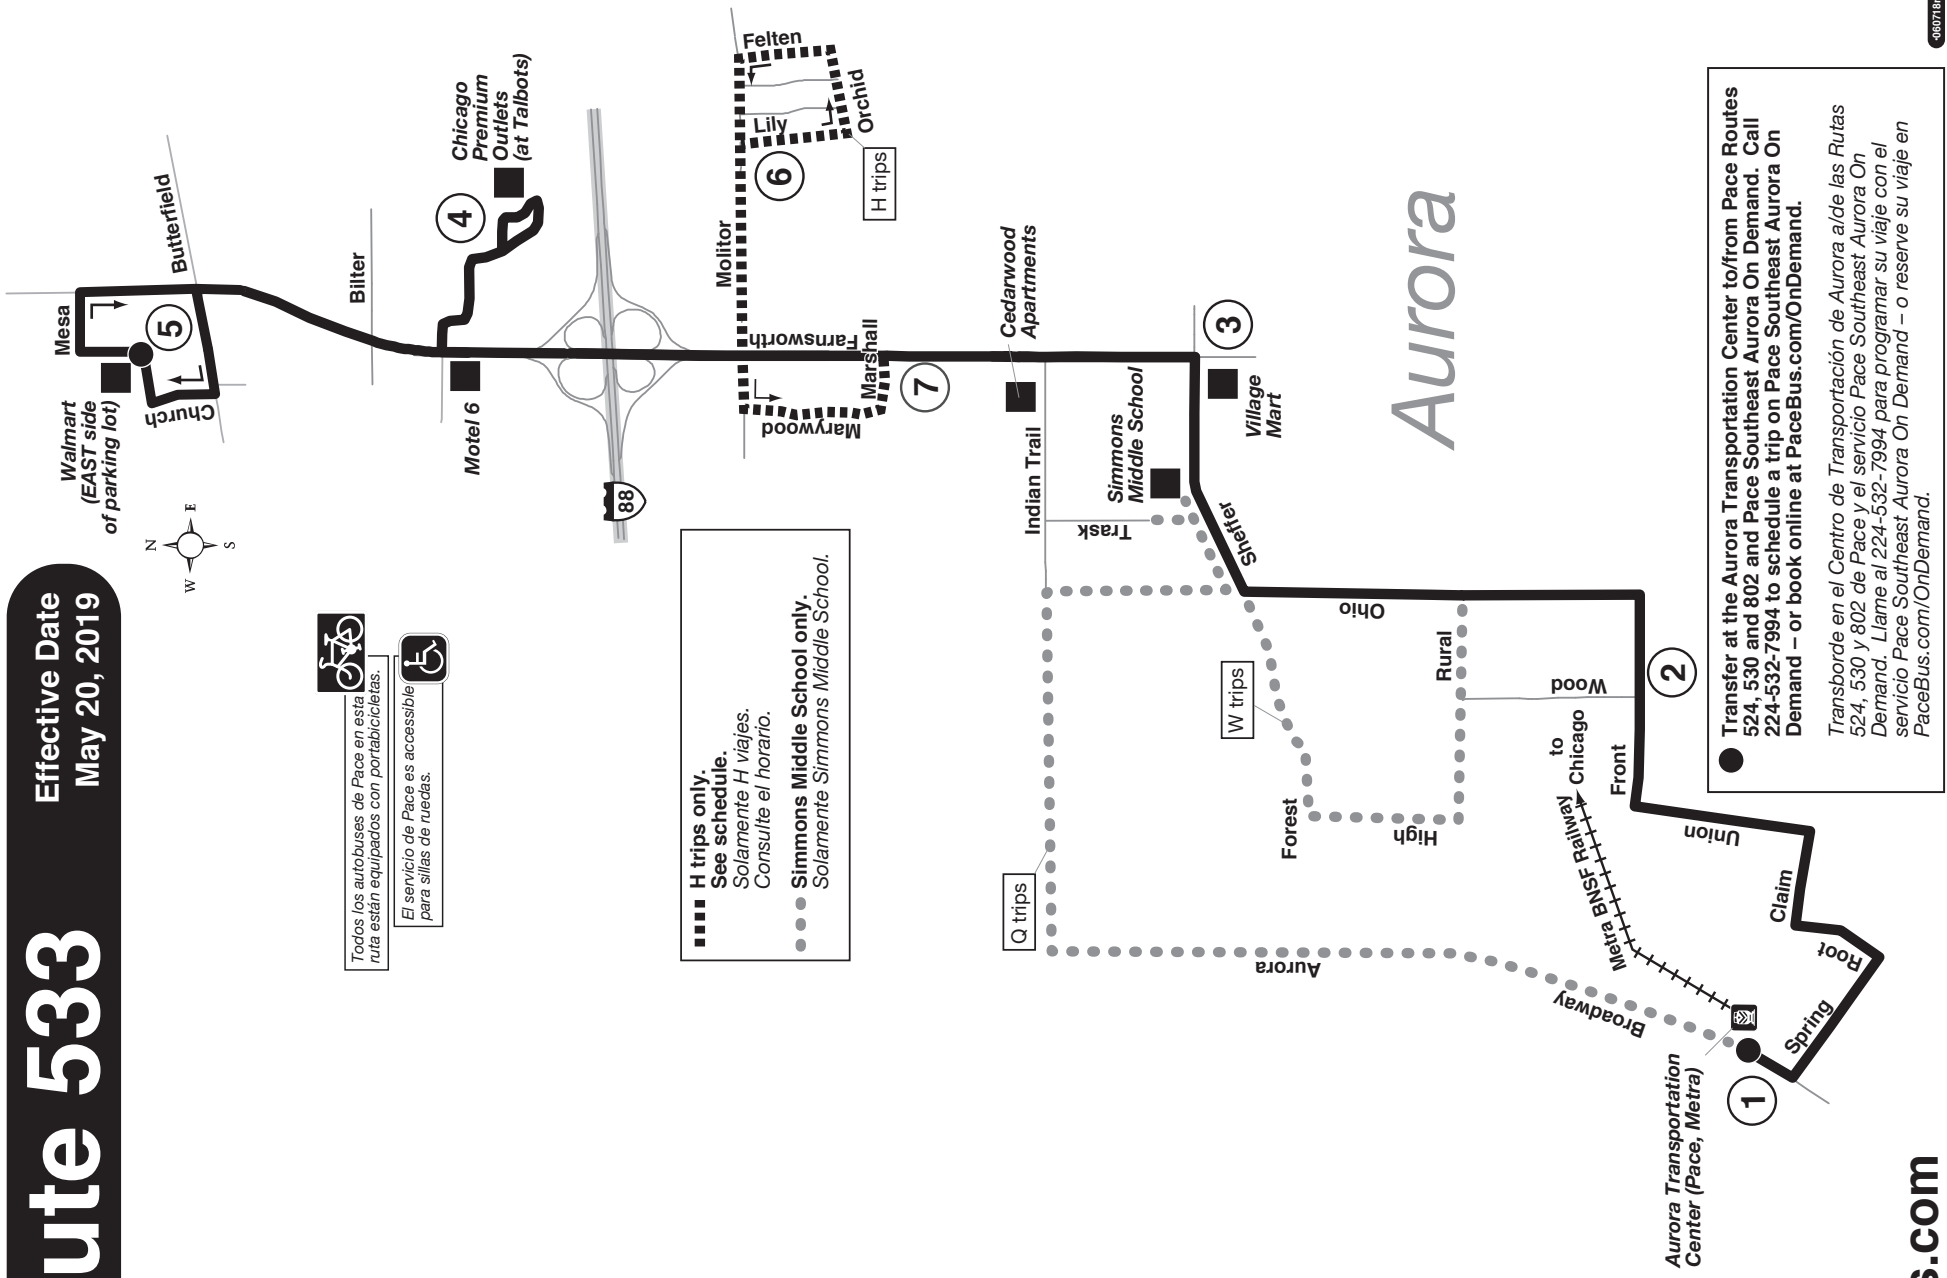

Route 533

Effective Date
May 20, 2019

Todos los autobuses de Pace en esta ruta están equipados con portabicicletas.

El servicio de Pace es accesible para sillas de ruedas.

H trips only.
See schedule.
Solamente H viajes.
Consulte el horario.

Simmons Middle School only.
Solamente Simmons Middle School.

● Transfer at the Aurora Transportation Center to/from Pace Routes 524, 530 and 802 and Pace Southeast Aurora On Demand. Call 224-532-7994 to schedule a trip on Pace Southeast Aurora On Demand – or book online at PaceBus.com/OnDemand.

● Transborde en el Centro de Transportación de Aurora a/ide las Rutas 524, 530 y 802 de Pace y el servicio Pace Southeast Aurora On Demand. Llame al 224-532-7994 para programar su viaje con el servicio Pace Southeast Aurora On Demand – o reserve su viaje en PaceBus.com/OnDemand.

PaceBus.com