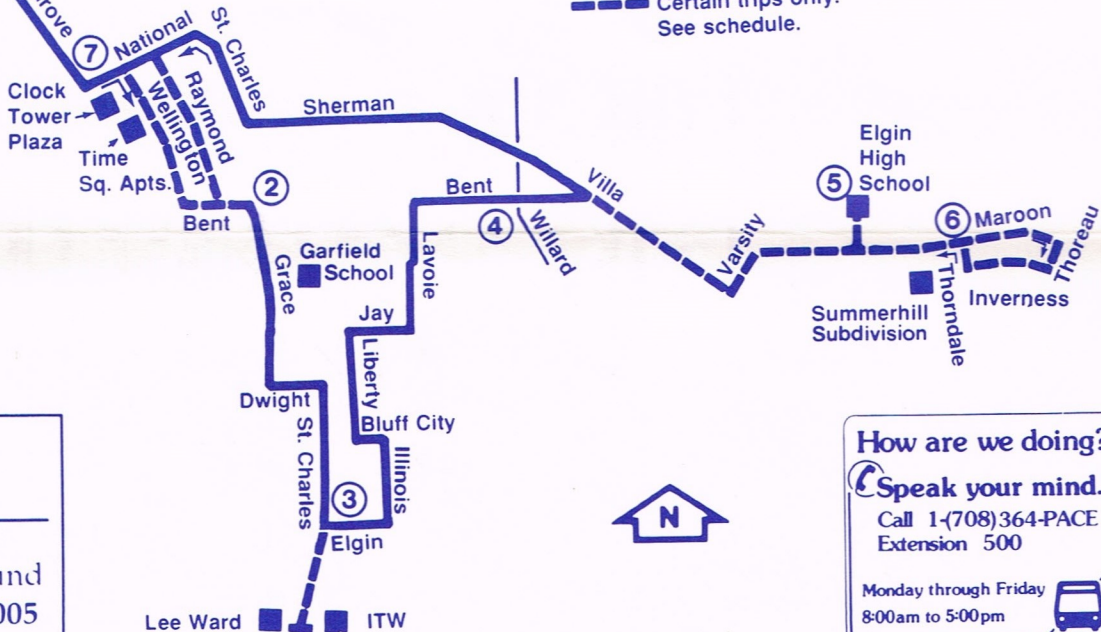

Elgin Terminal
Highland
Spring
E. Chicago

Connections can be made at the Elgin Terminal with Rtes. 541, 543, 544, 545, 546, 547, 548, 552, 553 and 801.

Operated by
City of Elgin

For lost and found
call (708) 697-0005

--- Certain trips only.
See schedule.

How are we doing?

Speak your mind.

Call 1-(708) 364-PACE
Extension 500

Monday through Friday
8:00am to 5:00pm

Bus will stop upon signal to driver
at any intersection along the route
where it is safe to do so.

Pace is the Suburban Bus Division of the RTA