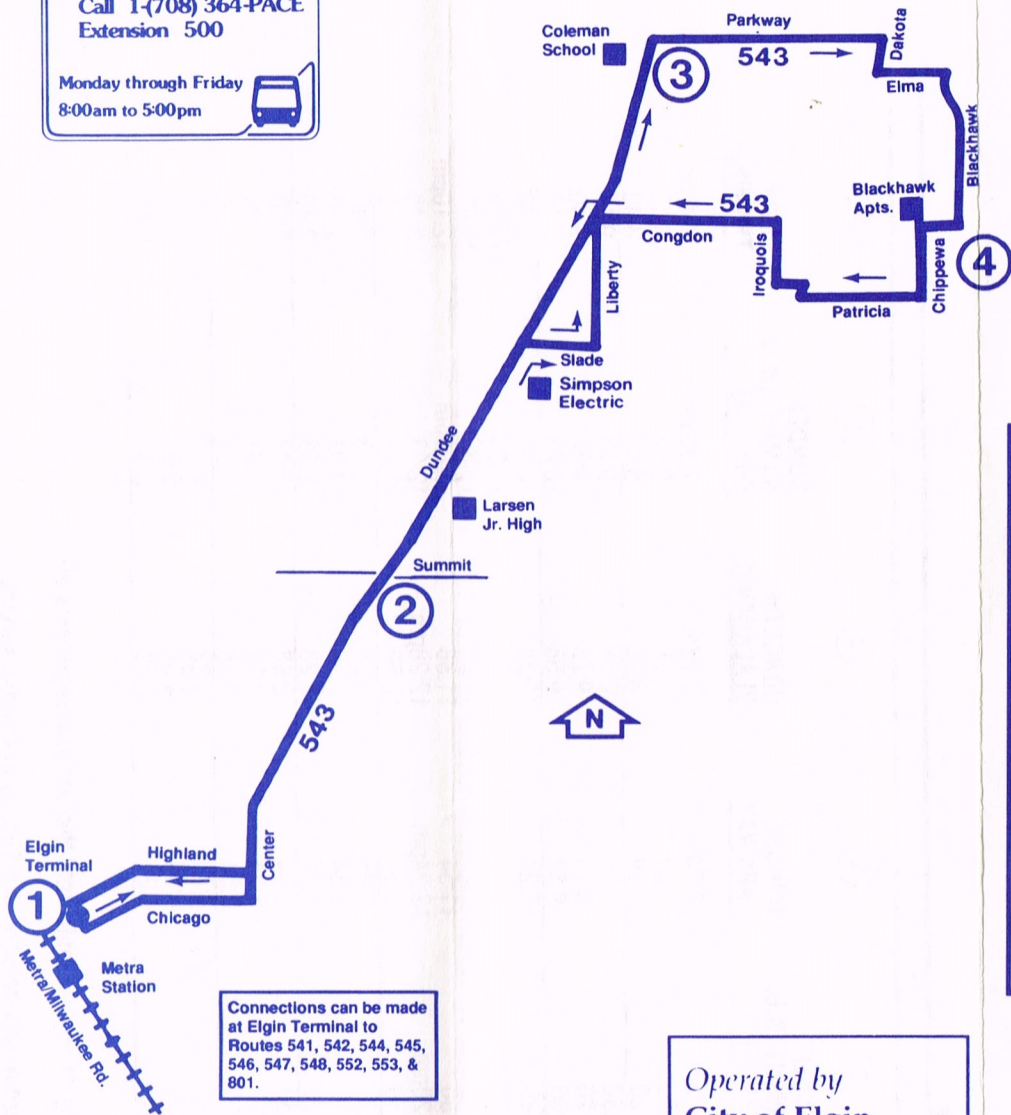

How we doing?

Speak your mind.
Call 1-(708) 364-PACE
Extension 500

Monday through Friday
8:00am to 5:00pm

Connections can be made at Elgin Terminal to Routes 541, 542, 544, 545, 546, 547, 548, 552, 553, & 801.

Operated by
City of Elgin

For lost and found
call (708) 697-0005

Need...

- transit information
- bus and rail timetables
- fare, monthly ticket or ticket-by-mail information?

The RTA Travel Information Center is ready to help.

Within Chicago call

1-312-836-7000

From the suburbs

call toll-free 1-800-972-7000

The center is open daily from
5:00am to 1:00 am.

FARES	PEAK*	OFF-PEAK
Adult	$ .75	.75
Pace Transfer	.35	.35
Transfer to CTA	.75	.50
Reduced*	.35	.35
Pace Transfer	.20	.20
Transfer to CTA	.25	.20
Local Transfer	FREE	FREE
Children under age 7	FREE**	FREE**
Pace Regular Monthly Passport		
Adult+	$45.00	
Senior Citizen/Disabled	25.00	
Pace Link-Up Monthly Passport (with current monthly rail ticket)	$36.00	

* Peak fares are charged 6-9 a.m. and 3-6 p.m., weekdays, except holidays (New Year's Day, Memorial Day, July 4th, Labor Day, Thanksgiving, and Christmas).
+ Pace adult passport is valid on Pace 7 days a week, but is valid on CTA only on weekdays.
* Reduced fares include children ages 7-11, senior citizens, and persons with disabilities (with RTA Special User Card), and students (high school or younger with appropriate identification) to and from school only on school days, between 6:00 a.m. and 8:00 p.m.
** When accompanied by a fare paying passenger (a maximum of two children for each fare paying passenger).

543

Dundee

Serving

Larsen Jr. High

Simpson Electric

Coleman School

Blackhawk Apts.

Elgin Terminal

Monday-Saturday Service

City of Elgin

Nov. 2, 1987

pace

Suburban Bus Service

Bus will stop upon signal to driver at any intersection along the route where it is safe to do so.

Pace is the Suburban Bus Division of the RTA

EXACT FARE REQUIRED

The schedules, fares and other information in this timetable are subject to change. Pace does not assume responsibility for errors in timetables, nor for inconvenience or damage resulting from delayed trains or buses or failure to make connections.