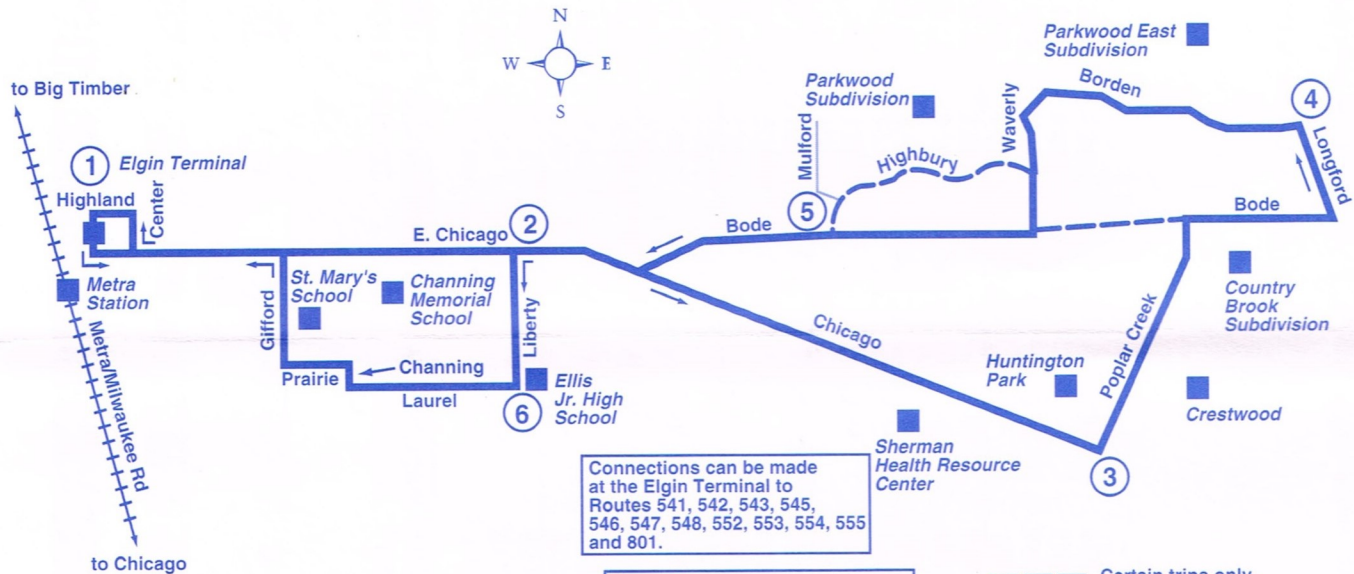

Connections can be made at the Elgin Terminal to Routes 541, 542, 543, 545, 546, 547, 548, 552, 553, 554, 555 and 801.

Puede hacer conexiones en la Terminal de Elgin a las Rutas: 541, 542, 543, 545, 546, 547, 548, 552, 553, 554, 555 y 801.

- ----- Certain trips only.
- ————— Algunos viajes solamente.