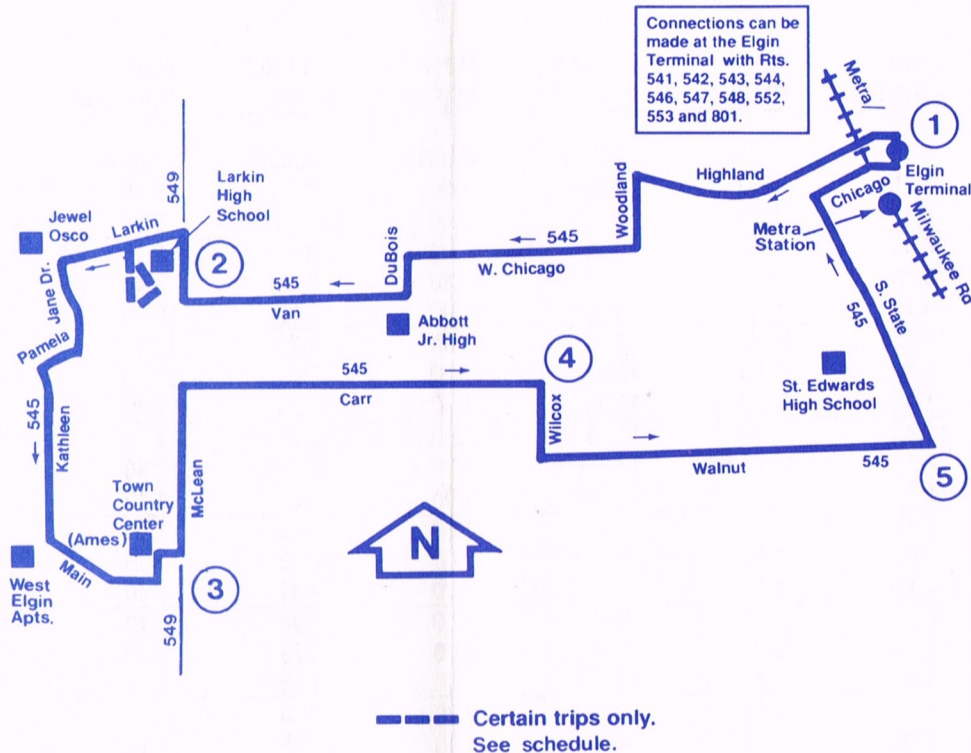

How are we doing?

Speak your mind.
Call 1-(708) 364-PACE
Extension 500

Monday through Friday
8:00am to 5:00pm

Connections can be made at the Elgin Terminal with Rts. 541, 542, 543, 544, 546, 547, 548, 552, 553 and 801.

--- Certain trips only.
See schedule.

Operated by
City of Elgin

For lost and found
call (708) 697-0005

Bus will stop upon signal to driver
at any intersection along the route
where it is safe to do so.

Pace is the Suburban Bus Division of the RTA

Need...

- transit information
- bus and rail timetables
- fare, monthly ticket or ticket-by-mail information?

The RTA Travel Information Center is ready to help.

Within Chicago call

1-312-836-7000

From the suburbs

call toll-free 1-800-972-7000

The center is open daily from
5:00am to 1:00 am.

FARES	PEAK*	OFF-PEAK
Adult	$ .75	.75
Pace Transfer	.35	.35
Transfer to CTA	.75	.50
Reduced*	.35	.35
Pace Transfer	.20	.20
Transfer to CTA	.25	.20
Local Transfer	FREE	FREE
Children under age 7	FREE**	FREE**
Pace Regular Monthly Passport		
Adult+	$45.00	
Senior Citizen/Disabled		25.00
Pace Link-Up Monthly Passport (with current monthly rail ticket)		$36.00

* Peak fares are charged 6-9 a.m. and 3-6 p.m., weekdays, except holidays (New Year's Day, Memorial Day, July 4th, Labor Day, Thanksgiving, and Christmas).

+ Pace adult passport is valid on Pace 7 days a week, but is valid on CTA only on weekdays.

* Reduced fares include children ages 7-11, senior citizens, and persons with disabilities (with RTA Special User Card), and students (high school or younger with appropriate identification) to and from school only on school days, between 6:00 a.m. and 8:00 p.m.

** When accompanied by a fare paying passenger (a maximum of two children for each fare paying passenger).

EXACT FARE REQUIRED

The schedules, fares and other information in this timetable are subject to change. Pace does not assume responsibility for errors in timetables, nor for inconvenience or damage resulting from delayed trains or buses or failure to make connections.

545

Walnut

Serving

Abbott Jr. High School

Larkin High School

Town & Country Center

West Elgin Apartments

Elgin Terminal

Monday-Saturday Service

City of Elgin

Nov. 2, 1987

pace

Suburban Bus Service