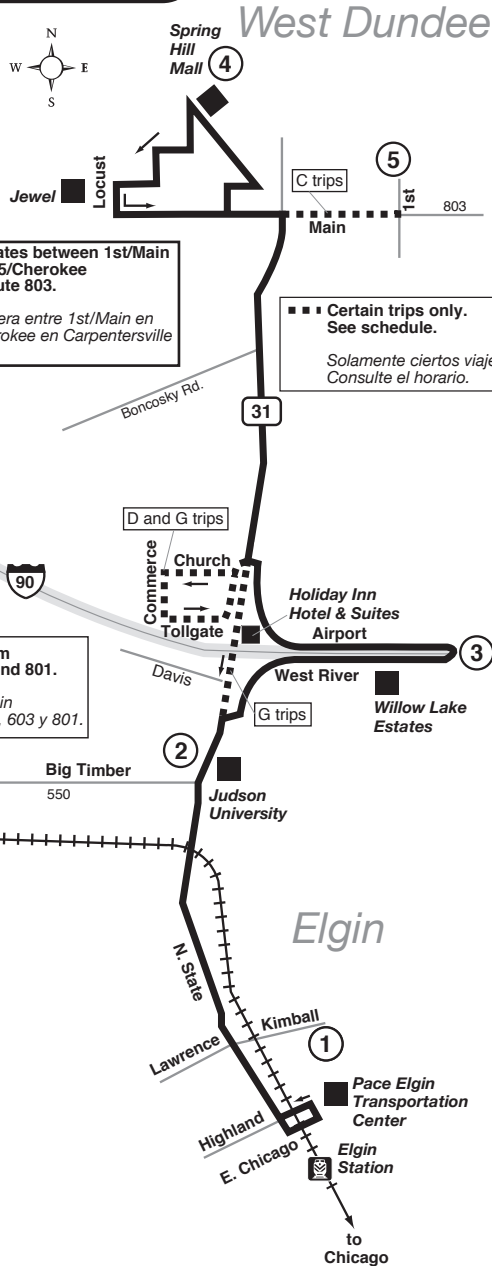

Route 552

Effective Date
September 18, 2017

Todos los autobuses de Pace en esta ruta están equipados con portabicicletas.

El servicio de Pace es accesible para sillas de ruedas.

On C trips, the bus operates between 1st/Main in West Dundee and IL 25/Cherokee in Carpentersville as Route 803.

En viajes C, el autobús opera entre 1st/Main en West Dundee y IL 25/Cherokee en Carpentersville como Ruta 803.

■ Certain trips only. See schedule.
Solamente ciertos viajes. Consulte el horario.

Transfer at the Pace Elgin Transportation Center to/from Routes 541, 542, 543, 546, 547, 548, 549, 550, 554, 603 and 801.

Transbordo en el Centro de Transportación de Pace en Elgin a/de las Rutas 541, 542, 543, 546, 547, 548, 549, 550, 554, 603 y 801.

PaceBus.com

REGULAR FARE ROUTE

Use your Ventra® Card or exact fare in cash.

Driver Has No Change

TRAVEL INFORMATION

If you need transit information please call **The RTA Travel Information Center.** (Open daily) (312) 836-7000

For Customer Relations support please call Pace. (Open Monday-Friday) (847) 364-PACE (7223)

CARRIER INFORMATION

OPERATED BY: Pace River
For lost and found call (847) 931-6750

ADDITIONAL INFORMATION

TARIFA PARA RUTA REGULAR

Use su tarjeta Ventra® o tarifa exacta en efectivo.

El Conductor No Tiene Cambio

CENTRO DE INFORMACION

Para información de tránsito, llame al **Centro de Información de Viajes del RTA.** (Abierto diariamente) (312) 836-7000

Para llamar al Centro de Servicios al Cliente de Pace. (Abierto de Lunes a Viernes) (847) 364-PACE (7223)

COMPANIA DE TRANSPORTE

OPERADO POR: Pace River
Para información sobre objetos perdidos (847) 931-6750

INFORMACION ADICIONAL

552 North State-Spring Hill Mall

All Pace service is wheelchair accessible.