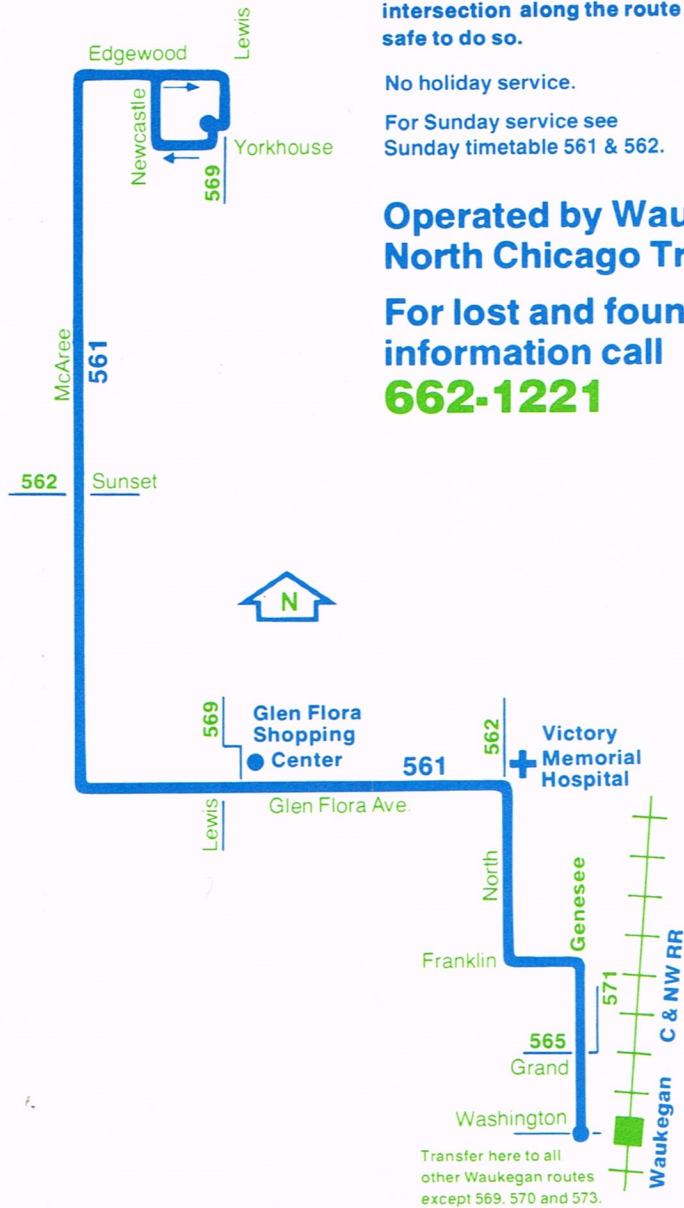

Bus will stop upon signal to driver at any intersection along the route where it is safe to do so.

No holiday service.

For Sunday service see Sunday timetable 561 & 562.

Operated by Waukegan North Chicago Transit

For lost and found information call 662-1221

Transfer here to all other Waukegan routes except 569, 570 and 573.

RTA Travel Information is a 24 hour facility. For better service, call during the off-peak hours.

In Chicago;
836-7000
In the suburbs
toll free;
800-972-7000

Fares

Adult
Weekdays
Universal Transfer **30¢**
30

Senior Citizens, Handicapped Persons (with RTA card), Students Children 7-11.
Weekdays
Universal Transfer **15¢**
15

Children under 7 (when with fare-paying passenger).
free