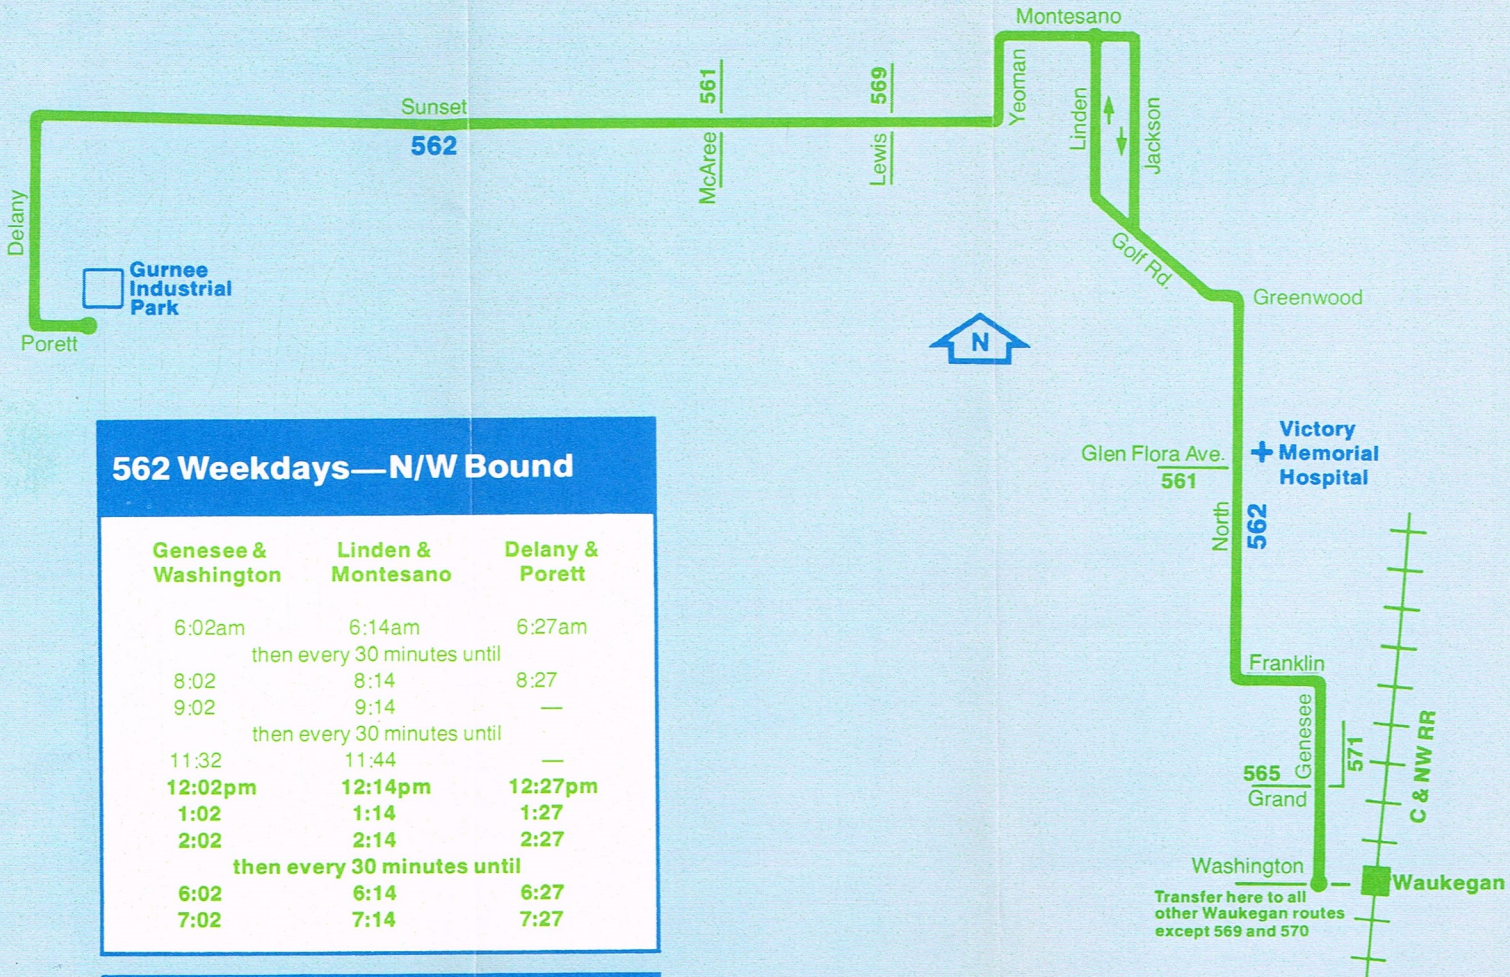

562 Saturdays—S/E Bound

6:32am	6:45am	6:57am
then every 60 minutes until		
5:32pm	5:45pm	5:57pm

No Sunday or holiday service

RTA Travel Information is a 24 hour facility. For better service, call during the off-peak hours.

15¢
 15

**Children under 7
 (when with fare-paying passenger).**

free

562

**Gurnee
 via
 Sunset**

**New Service
 Nov. 14, 1977**

562 562 562 562 562 562

562 Weekdays—N/W Bound

Genesee & Washington	Linden & Montesano	Delany & Porett
6:02am	6:14am	6:27am
then every 30 minutes until		
8:02	8:14	8:27
9:02	9:14	—
then every 30 minutes until		
11:32	11:44	—
12:02pm	12:14pm	12:27pm
1:02	1:14	1:27
2:02	2:14	2:27
then every 30 minutes until		
6:02	6:14	6:27
7:02	7:14	7:27

ROUTE 562 - ADDITIONAL SERVICE!

MONDAY THRU FRIDAY, TWO ADDITIONAL MORNING TRIPS:

Leave Genesee & Washington	Arrive Linden & Montesano	Leave Linden & Montesano	Arrive Genesee & Washington
5:02 AM	5:14 AM	5:15 AM	5:27 AM
5:32 AM	5:44 AM	5:45 AM	5:57 AM