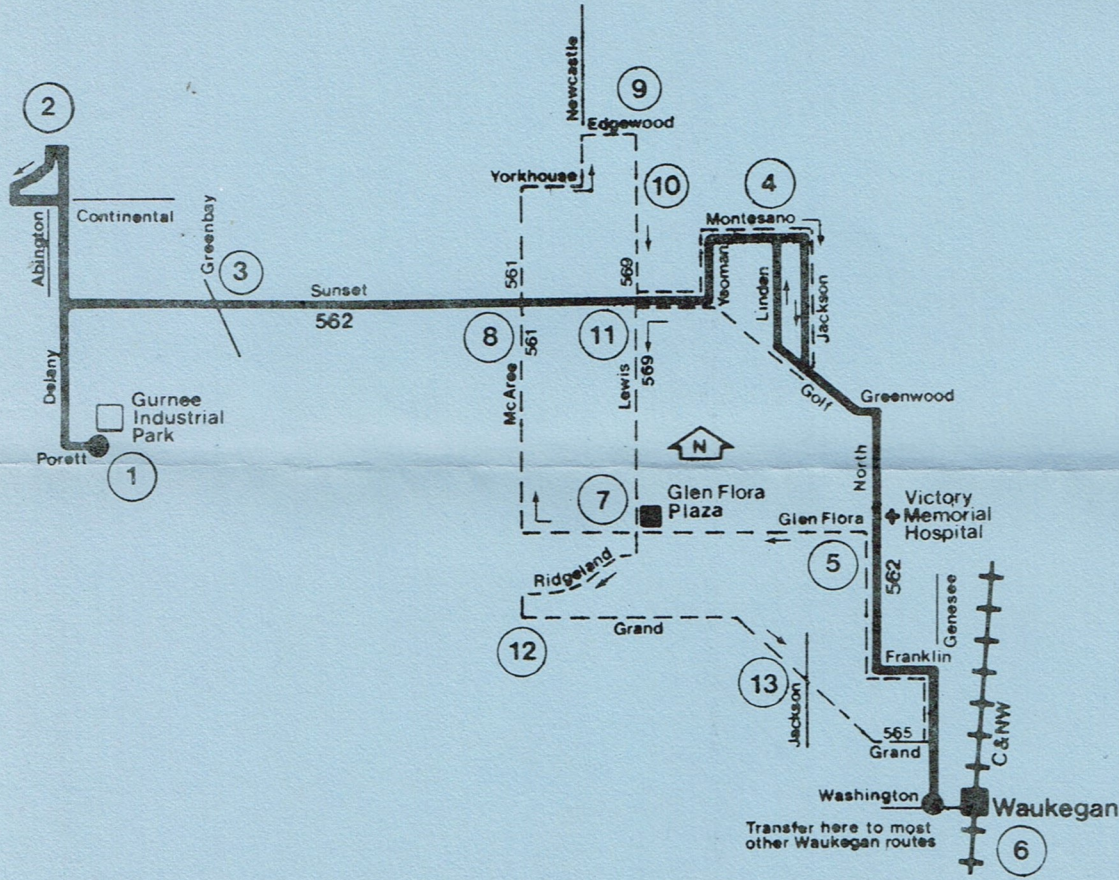

--- Saturday service
No Sunday or Holiday service.

**Operated by Pace/
North Division**

**For lost and found
call 662-1221**

Pace
Is interested in hearing your
Comments
Compliments
or Complaints
364-7223
Monday - Friday, 8:00am - 4:30pm

Bus will stop upon signal to driver at any intersection along the route where it is safe to do so.

Pace is the Suburban Bus Division of the RTA