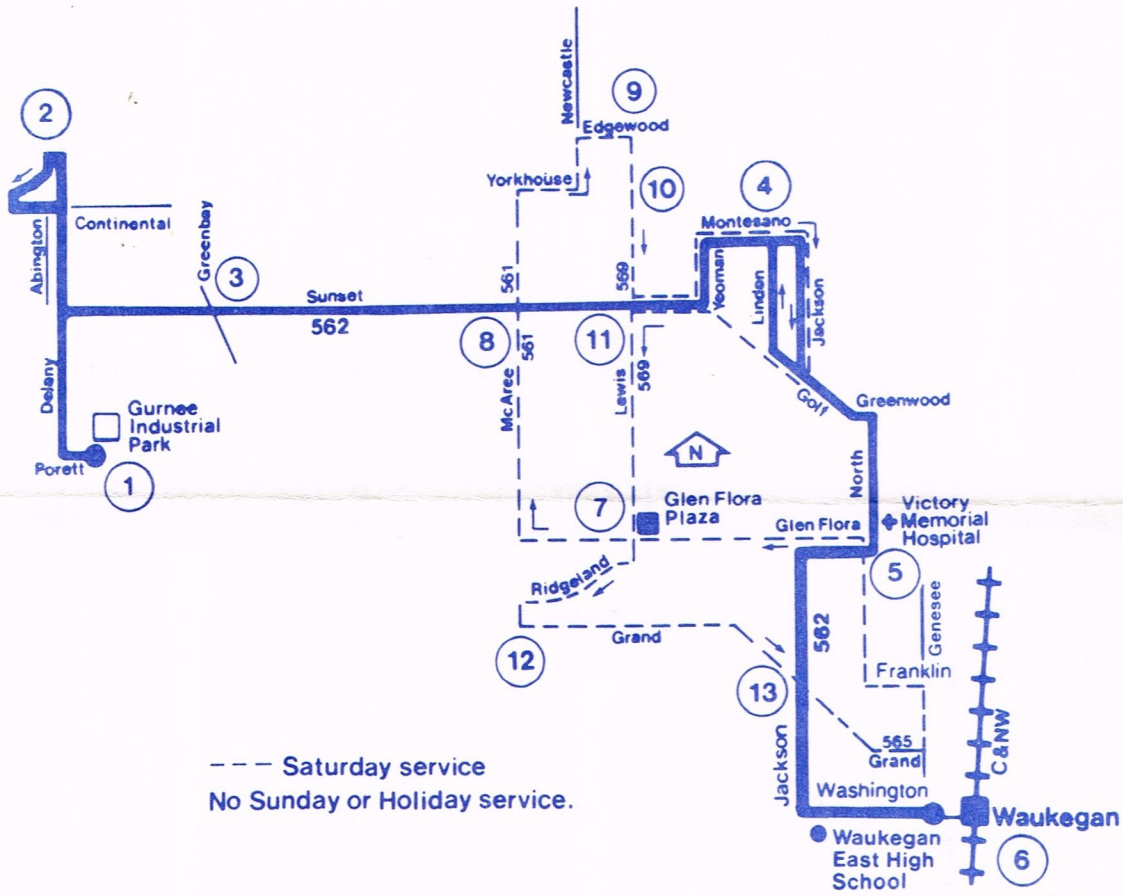

ROUTE 561-2

SATURDAY

NORTHBOUND

⑥	⑤	⑦	⑧	⑨	⑩
WASHINGTON GENESEE	NORTH GLEN FLORA	GLEN FLORA PLAZA	MCAREE SUNSET	LEWIS EDGEWOOD	LEWIS YORKHOUSE
8:50am	8:55am	8:58am	9:05am	9:09am	9:13am
9:50	9:55	9:58	10:05	10:09	10:13
10:50	10:55	10:58	11:05	11:09	11:13
11:50	11:55	11:58	12:05pm	12:09pm	12:13pm
1:15pm	1:20pm	1:23pm	1:30	1:34	1:38
2:15	2:20	2:23	2:30	2:34	2:38
3:15	3:20	3:23	3:30	3:34	3:38
4:15	4:20	4:23	4:30	4:34	4:38
5:15	5:20	5:23	5:30	5:34	5:38

SATURDAY

SOUTHBOUND

⑩	④	⑪	⑦	⑫	⑬	⑥
LEWIS YORKHOUSE	MONTESANO LINDEN	SUNSET LEWIS	GLEN FLORA PLAZA	MCAREE GRAND	GRAND JACKSON	WASHINGTON GENESEE
9:15am	9:22am	9:26am	9:30am	9:35am	9:40am	9:45am
10:15	10:22	10:26	10:30	10:35	10:40	10:45
11:15	11:22	11:26	11:30	11:35	11:40	11:45
12:15pm	12:22pm	12:26pm	12:30pm	12:35pm	12:40pm	12:45pm
1:40	1:47	1:51	1:55	2:00	2:05	2:10
2:40	2:47	2:51	2:55	3:00	3:05	3:10
3:40	3:47	3:51	3:55	4:00	4:05	4:10
4:40	4:47	4:51	4:55	5:00	5:05	5:10
5:38	5:43	5:47	5:51	5:56	G 5:58	-

A - Passengers to Hickory Manor, Hickory Hills and Continental Village Apartments stay on bus at Porett. Eastbound bus serves apartments.

B - Inbound passengers from Hickory Manor, Hickory Hills and Continental village apartments use westbound bus and stay on at Porett.

D - Delaney and Porett only.

G - Grand/Lewis

No Sunday or Holiday service

--- Saturday service
 No Sunday or Holiday service.

Transfer here to most other Waukegan routes

How are we doing?

Speak your mind.
 Call 364-PACE
 Extension 4999