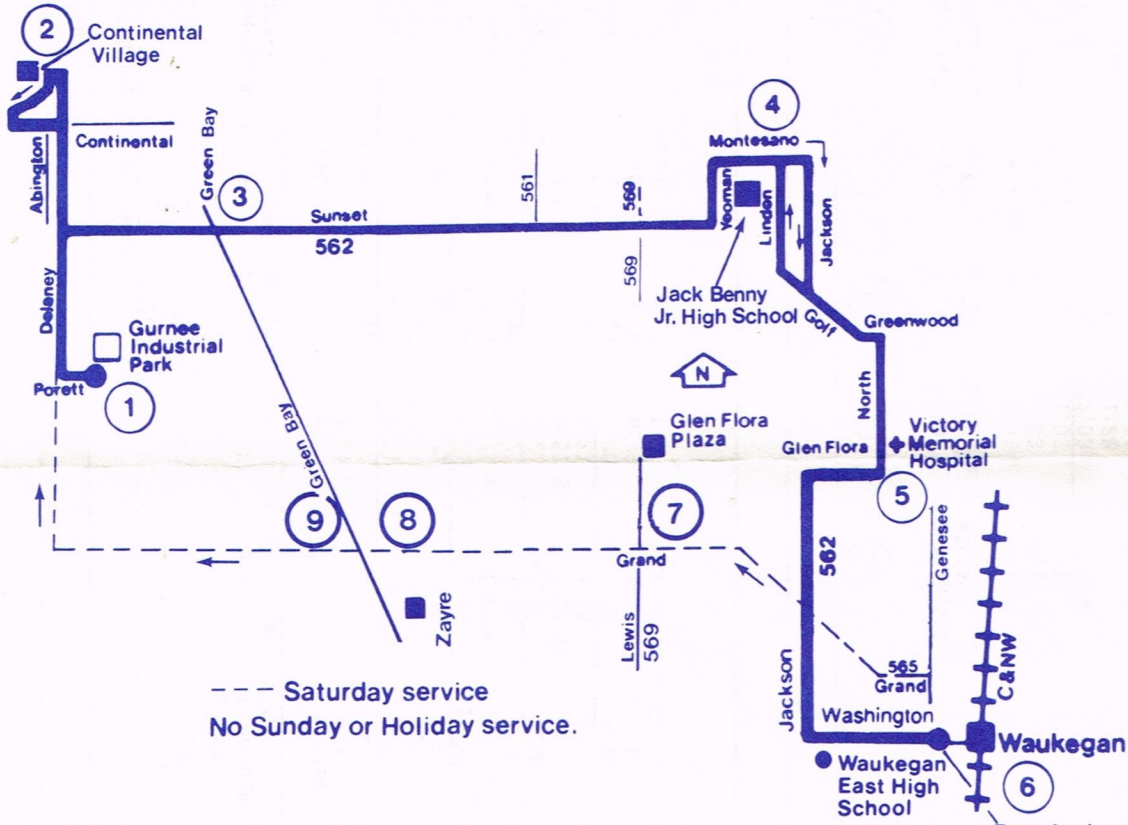

--- Saturday service
No Sunday or Holiday service.

How are we doing?
Speak your mind.
Call 364-PACE
Extension 4999

Monday through Friday
8:00am to 5:00pm

Operated by
North Division

For lost and found
call 662-1221

Transfer here to most other Waukegan routes

Bus will stop upon signal to driver at any intersection along the route where it is safe to do so.

Pace is the Suburban Bus Division of the RTA