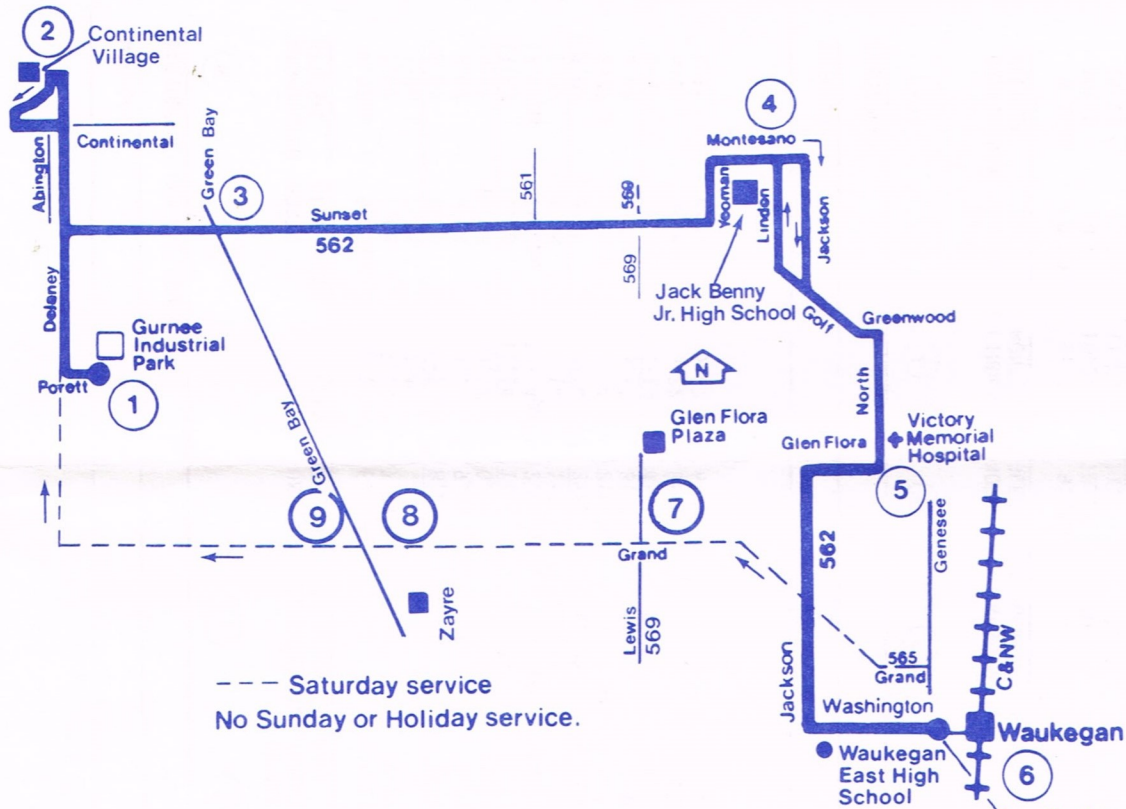

--- Saturday service
No Sunday or Holiday service.

How are we doing?
Speak your mind.
Call 364-PACE
Extension 4999

Monday through Friday
8:00am to 5:00pm

Operated by
North Division

For lost and found
call 662-1221

Transfer here to most other Waukegan routes

Bus will stop upon signal to driver
at any intersection along the route
where it is safe to do so.

Pace is the Suburban Bus Division of the RTA