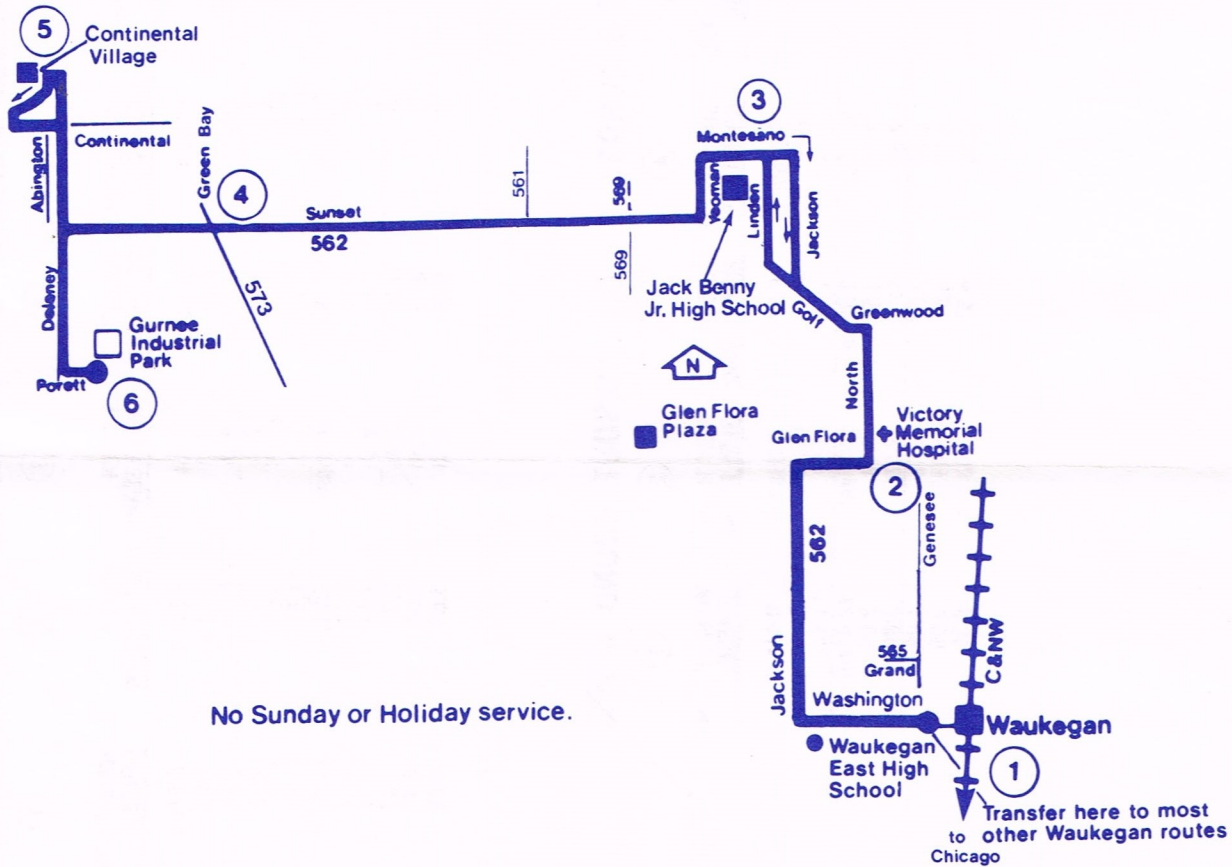

No Sunday or Holiday service.