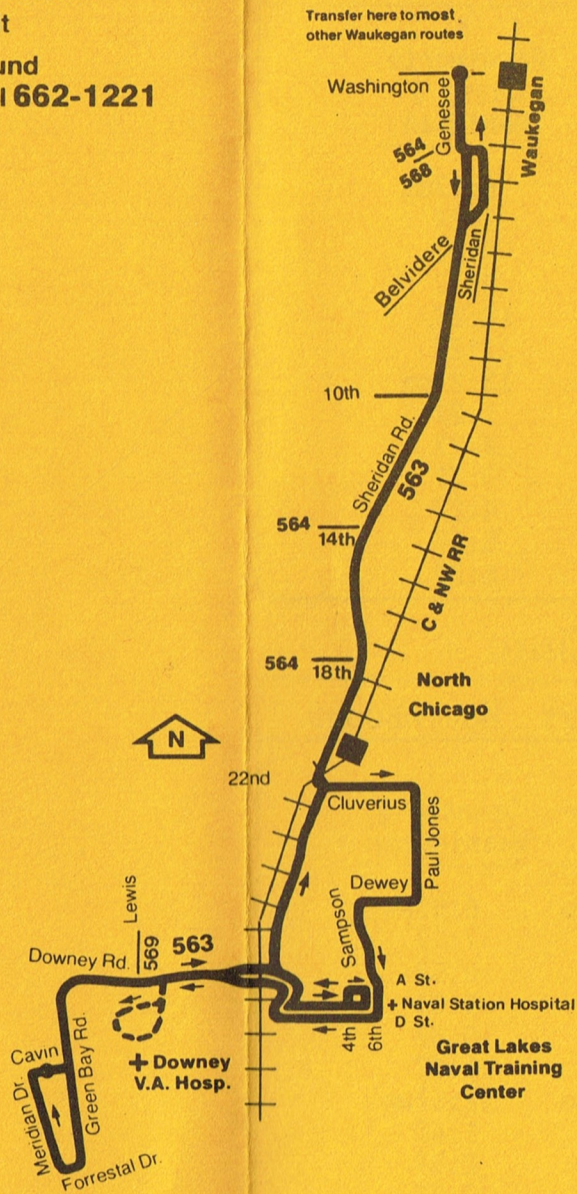

Operated by  
RTA/ Waukegan North  
Chicago Transit

For lost and found  
information call **662-1221**

--- Southbound service only. Consult timetable for exact information.

**Bus will stop upon signal to driver at any intersection along the route where it is safe to do so.**

RTA Travel Information is a 24 hour facility. For better service, call during the off-peak hours.

In Chicago; **836-7000**  
In the suburbs toll-free; **800-972-7000**

RTA Travel Information Center is closed on major holidays. Please call a day or two ahead for holiday travel information.

### #563 FARNSWORTH VIA NAVAL STATION WEEKDAYS SOUTHBOUND

Genesee & Washington	Sheridan & 10th	Sheridan & 18th	Naval Stn. Hospital	●Downey Hospital	Farnsworth Cavin & Meridian
6:02am	6:07am	6:11am	6:17am	6:22am	6:27am
7:02	7:07	7:11	7:17	7:22	7:27
8:02	8:07	8:11	8:17	8:22	8:27
9:02	9:07	9:11	9:17	9:22	9:27
10:02	10:07	10:11	10:17	10:22	10:27
11:02	11:07	11:11	11:17	11:22	11:27
12:02pm	12:07pm	12:11pm	12:17pm	12:22pm	12:27pm
1:02	1:07	1:11	1:17	1:22	1:27
2:02	2:07	2:11	2:17	2:22	2:27
3:02	3:07	3:11	3:17	3:22	3:27
4:02	4:07	4:11	4:17	4:22	4:27
5:02	5:07	5:11	5:17	5:22	5:27
6:02	6:07	6:11	6:17	6:22	6:27

### #563 FARNSWORTH VIA NAVAL STATION WEEKDAYS NORTHBOUND

Farnsworth Cavin & Meridian	Downey Hospital	Naval Stn. Hospital	Sheridan & 18th	Sheridan & 10th	Genesee & Washington
6:32am	6:37am	6:42am	6:48am	6:52am	6:57am
7:32	7:37	7:42	7:48	7:52	7:57
8:32	8:37	8:42	8:48	8:52	8:57
9:32	9:37	9:42	9:48	9:52	9:57
10:32	10:37	10:42	10:48	10:52	10:57
11:32	11:37	11:42	11:48	11:52	11:57
12:32pm	12:37pm	12:42pm	12:48pm	12:52pm	12:57pm
1:32	1:37	1:42	1:48	1:52	1:57
2:32	2:37	2:42	2:48	2:52	2:57
3:32	3:37	3:42	3:48	3:52	3:57
4:32	4:37	4:42	4:48	4:52	4:57
5:32	5:37	5:42	5:48	5:52	5:57