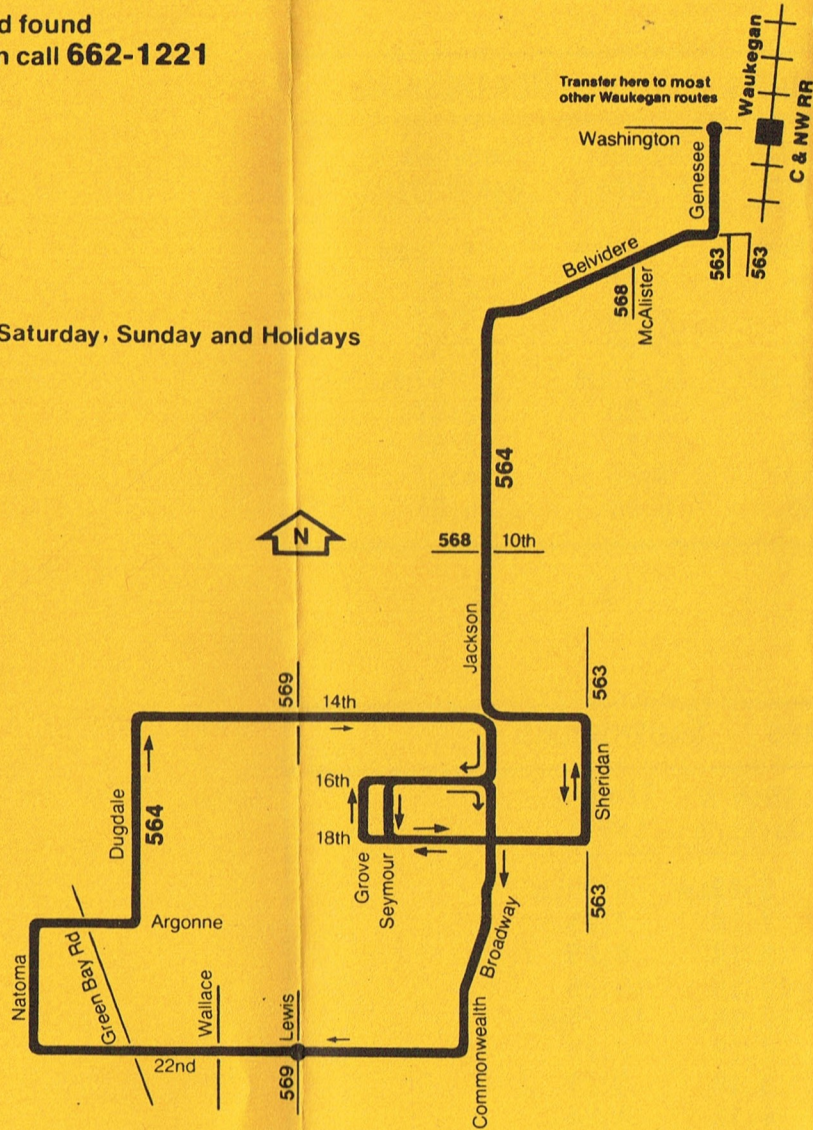

Operated by
 RTA/ Waukegan North
 Chicago Transit
 For lost and found
 information call **662-1221**

No Service Saturday, Sunday and Holidays

Bus will stop upon signal to
 driver at any intersection along
 the route where it is safe to do so.

RTA Travel Information is
 a 24 hour facility.
 For better service, call during
 the off-peak hours.

In Chicago;
836-7000
 In the suburbs
 toll-free;
800-972-7000

RTA Travel Information Center
 is closed on major holidays.
 Please call a day or two ahead
 for holiday travel information.

#564 JACKSON TO 22ND					WEEKDAYS	NORTHBOUND
<u>22nd & Lewis</u>	<u>14th & Lewis</u>	<u>Jackson & 16th</u>	<u>Sheridan & 14th</u>	<u>Jackson & 10th</u>	<u>Genesee & Washington</u>	
6:30am	6:38am	6:41am	6:46am	6:50am	6:57am	
7:30	7:38	7:41	7:46	7:50	7:57	
8:30	8:38	8:41	8:46	8:50	8:57	
10:30	10:38	10:41	10:46	10:50	10:57	
12:30pm	12:38pm	12:41pm	12:46pm	12:50pm	12:57pm	
2:30	2:38	2:41	2:46	2:50	2:57	
3:30	3:38	3:41	3:46	3:50	3:57	
4:30	4:38	4:41	4:46	4:50	4:57	
5:30	5:38	5:41	5:46	5:50	5:57	

#564 JACKSON TO 22ND					WEEKDAYS	SOUTHBOUND
<u>Genesee & Washington</u>	<u>Jackson & 10th</u>	<u>14th & Sheridan</u>	<u>16th & Jackson</u>	<u>22nd & Lewis</u>		
-	6:14am	6:18am	6:23am	6:30am		
7:02am	7:09	7:13	7:18	7:25		
8:02	8:09	8:13	8:18	8:25		
10:02	10:09	10:13	10:18	10:25		
12:02pm	12:09pm	12:13pm	12:18pm	12:25pm		
2:02	2:09	2:13	2:18	2:25		
3:02	3:09	3:13	3:18	3:25		
4:02	4:09	4:13	4:18	4:25		
5:02	5:09	5:13	5:18	5:25		
6:02	6:09	6:13	6:18	6:25		