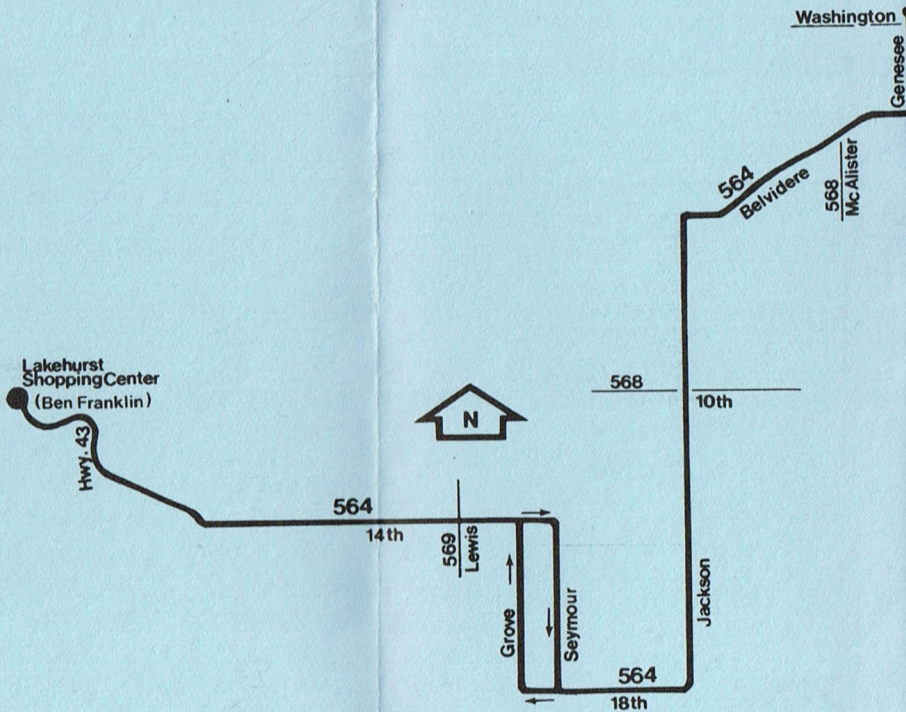

Operated by
RTA/ Waukegan North
Chicago Transit
For lost and found
information call **662-1221**

No Service Sunday and Holidays

Bus will stop upon signal to driver at any intersection along the route where it is safe to do so.

RTA Travel Information is a 24 hour facility.
For better service, call during the off-peak hours.

In Chicago;
836-7000
In the suburbs
toll-free;
800-972-7000

RTA Travel Information Center is closed on major holidays.
Please call a day or two ahead for holiday travel information.

Local Fares

Adults	$ .60
Local transfer	free
RTA transfer	.40
Reduced fares*	$ .25
Local transfer	free
RTA transfer	.25
Children under age 7	free
Monthly ticket	
Adult	$23.00
Reduced fare*	$ 9.50

* Reduced fares include children ages 7-11, senior citizens and handicapped persons (with RTA special user card), and students (high school or younger with appropriate identification) to and from school only, during school hours.

Edition I

The schedules, fares and other arrangements shown in this timetable are subject to change. The Regional Transportation Authority does not assume responsibility for errors in timetables, nor for inconvenience or damage resulting from delayed trains or buses or failure to make connections.

564

Revised Service

September 20, 1982