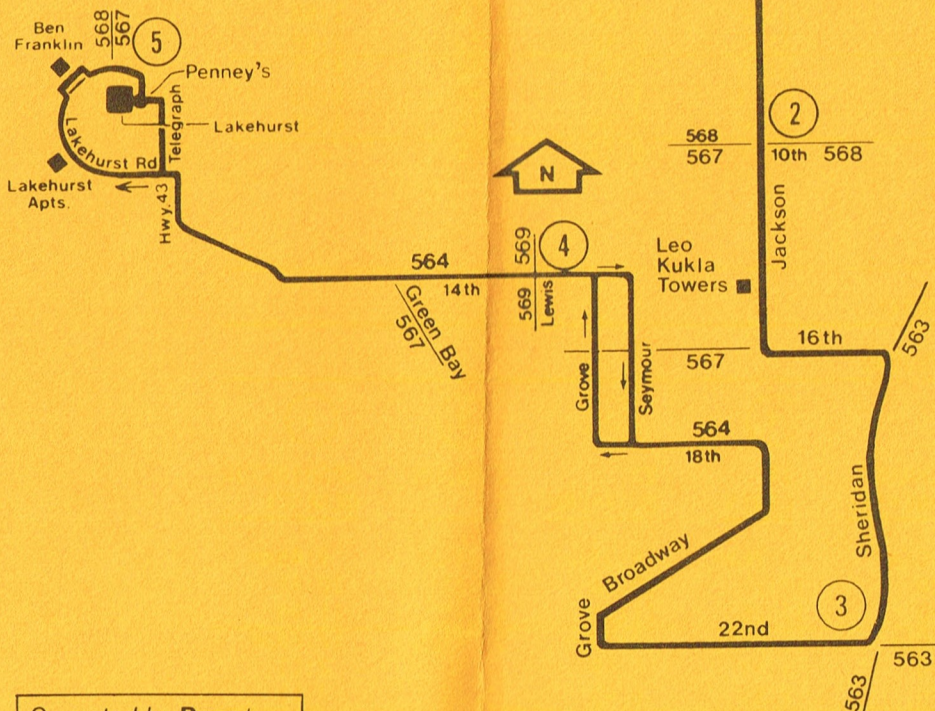

Pace
is interested in hearing your

Comments
Compliments
or Complaints

364-7223

Monday-Friday 8:00am-4:30pm

Operated by Pace/
North Division

For lost and found
information call
662-1221

Bus will stop upon signal to driver at any intersection
along the route where it is safe to do so.

Pace is the Suburban Bus Division of the RTA

Need...

- transit information
- bus and rail timetables
- fare, monthly ticket or ticket-by-mail information?

The RTA Information Center is ready
to help 24 hours a day.

Within Chicago call 836-7000

From the suburbs
call toll-free 1-800-972-7000

For better service call between 6pm and 6am.
The Center is closed on major holidays.
Please call a few days ahead for holiday travel
information.

FARES

Adult	$ .60
Pace Transfer	.40
Reduced*	.25
Pace Transfer	.25
Local Transfer	FREE
Children under age 7	FREE**
Pace Regular Monthly Ticket	
Adult	$40.00
Reduced	18.00

* Reduced fares include children ages 7-11, senior citizens and handicapped persons (with RTA Special User Card), and students (high school or younger with appropriate identification) to or from school only, during school hours.

** When accompanied by a fare paying passenger (a maximum of two children for each fare paying passenger).

ATTENTION PASSENGERS:
FARES WILL CHANGE
EFFECTIVE FEBRUARY, 1986.

EXACT FARE REQUIRED EDITION 1

The schedules, fares and other information in this timetable are subject to change. Pace does not assume responsibility for errors in timetables, nor for inconvenience or damage resulting from delayed trains or buses or failure to make connections.

564

Jackson/ 14th

Serving

- Lakehurst Mall
- Lakehurst Apartments
- Leo Kukla Towers
- Downtown Waukegan

Revised Service

January 6, 1986

pace

Suburban Bus Service