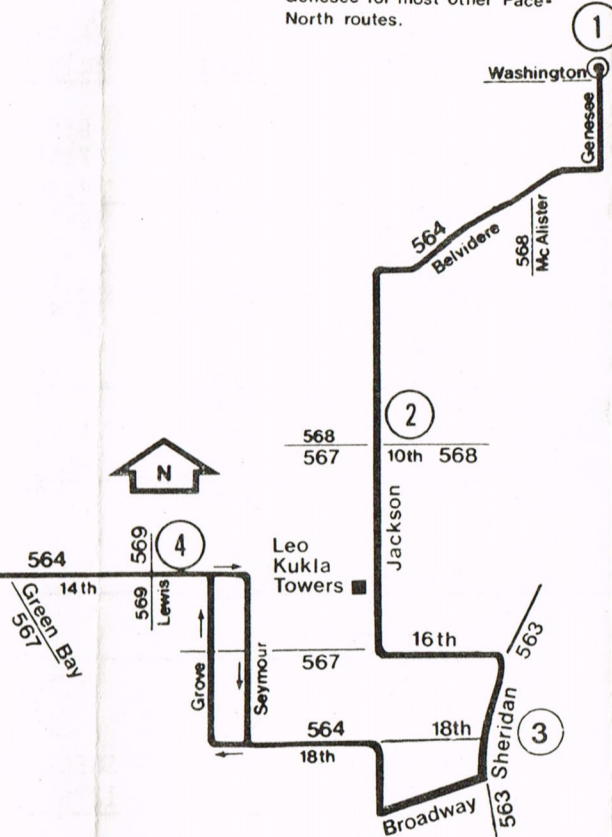

Transfer at Washington and Genesee for most other Pace-North routes.