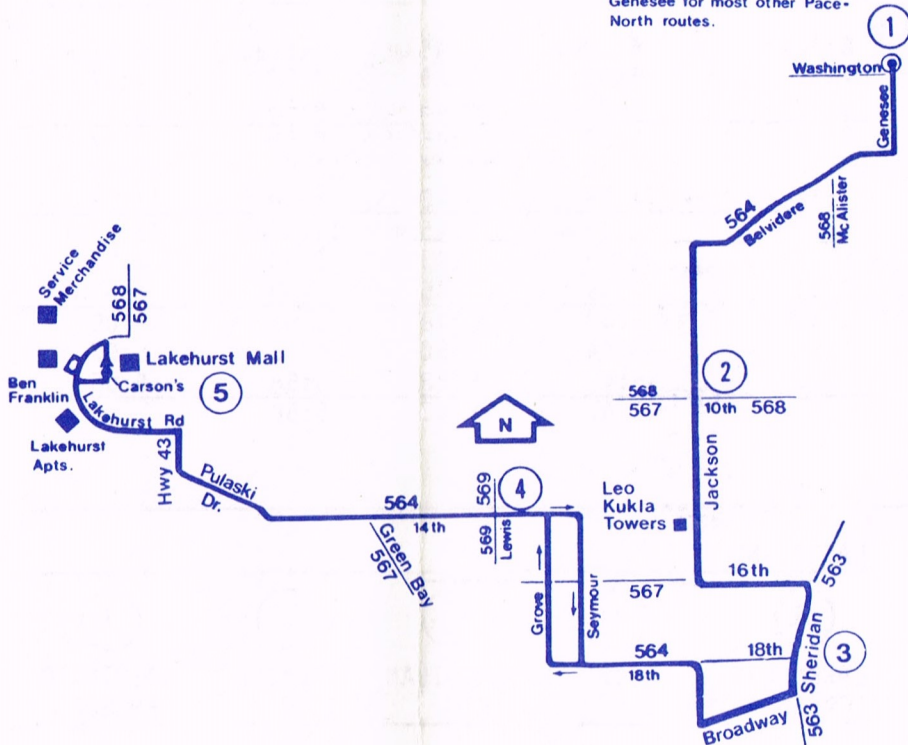

How are we doing?

Speak your mind.
Call 364-PACE
Extension 4999

Monday through Friday
8:00am to 5:00pm

Transfer at Washington and Genesee for most other Pace-North routes.

Operated by Pace/
North Division

For lost and found
call 662-1221

Bus will stop upon signal to driver at any intersection along the route where it is safe to do so.

Pace is the Suburban Bus Division of the RTA

Need...

- transit information
- bus and rail timetables
- fare, monthly ticket or ticket-by-mail information?

The RTA Information Center is ready to help 24 hours a day.

Within Chicago call 836-7000

From the suburbs call toll-free 1-800-972-7000

For better service call between 6pm and 6am. The Center is closed on major holidays. Please call a few days ahead for holiday travel information.

FARES

Adult	$ .75
Pace Transfer	.35
Reduced*	.35
Pace Transfer	.20
Local Transfer	FREE
Children under age 7	FREE**
Pace Regular Monthly Passport	
Adult	$46.00
Senior Citizen/Handicapped	23.00
Pace Link-Up Monthly Passport (with current monthly rail ticket)	$36.00

* Reduced fares include children ages 7-11, senior citizens and handicapped persons (with RTA Special User Card), and students (high school or younger with appropriate identification) to or from school only, during school hours.

** When accompanied by a fare paying passenger (a maximum of two children for each fare paying passenger).

Note - Riders with valid Pace or CTA transfers will pay $ .10 differential on Rapid Transit.

EXACT FARE REQUIRED

EDITION 2r

The schedules, fares and other information in this timetable are subject to change. Pace does not assume responsibility for errors in timetables, nor for inconvenience or damage resulting from delayed trains or buses or failure to make connections.

564

Jackson/14th Brown Route

Serving

- Lakehurst Mall
- Lakehurst Apartments
- Leo Kukla Towers
- Downtown Waukegan

Lift-equipped
Monday to Saturday Service

Revised Service

Sept. 8, 1986

pace

Suburban Bus Service