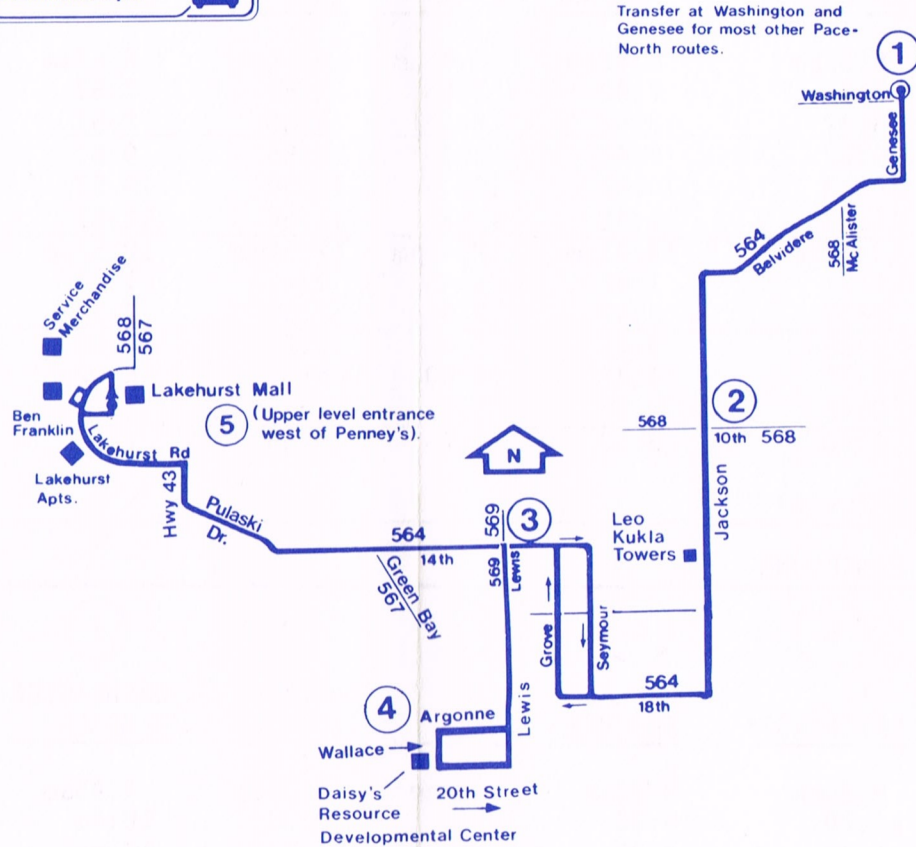

How are we doing?

Speak your mind.
Call 364-PACE
Extension 4999

Monday through Friday
8:00am to 5:00pm

Transfer at Washington and Genesee for most other Pace-North routes.

Operated by Pace/
North Division

For lost and found
call 662-1221

Bus will stop upon signal to driver at any intersection along the route where it is safe to do so.

Pace is the Suburban Bus Division of the RTA

Need . . .

- transit information
- bus and rail timetables
- fare, monthly ticket or ticket-by-mail information?

The RTA Travel Information Center is ready to help.

Within Chicago call 836-7000

From the suburbs call toll-free 1-800-972-7000

The Center is open daily from 5:00am to 1:00 am.

FARES

Adult	$ .75
Pace Transfer	.35
Reduced*	.35
Pace Transfer	.20
Local Transfer	FREE
Children under age 7	FREE**
Pace Regular Monthly Passport	
Adult	$50.00
Senior Citizen/Handicapped	25.00
Pace Link-Up Monthly Passport (with current monthly rail ticket)	$36.00

* Reduced fares include children ages 7-11, senior citizens and handicapped persons (with RTA Special User Card), and students (high school or younger with appropriate identification) to or from school only, during school hours.

** When accompanied by a fare paying passenger (a maximum of two children for each fare paying passenger).

564

Jackson/14th Brown Route

Serving

- Lakehurst Mall
- Lakehurst Apartments
- Leo Kukla Towers
- Downtown Waukegan
- Daisy's Resource Developmental Center

Lift-equipped
Monday to Saturday Service

Revised Service

May 1, 1988

pace

Suburban Bus Service

EXACT FARE REQUIRED

EDITION 1

The schedules, fares and other information in this timetable are subject to change. Pace does not assume responsibility for errors in timetables, nor for inconvenience or damage resulting from delayed trains or buses or failure to make connections.