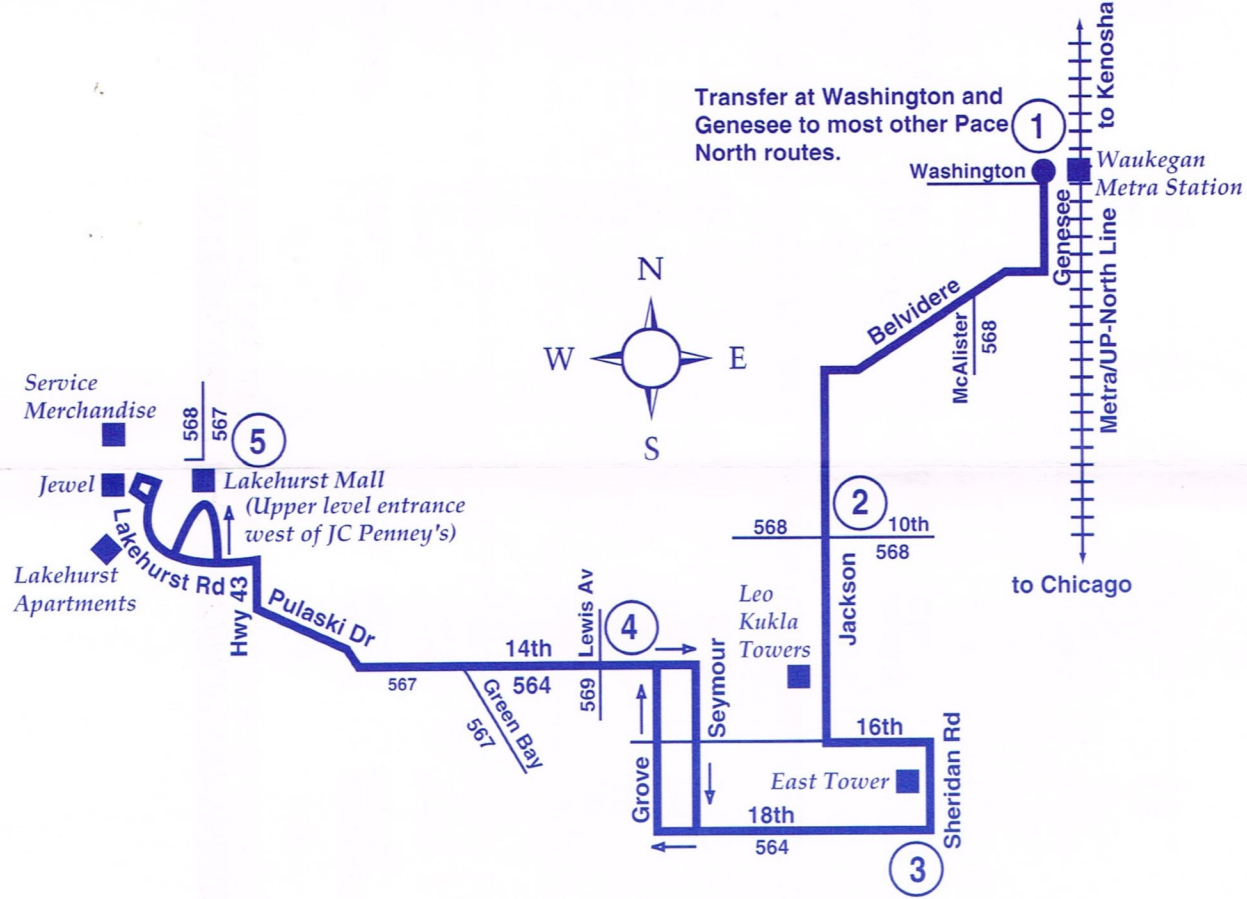

SATURDAY - WESTBOUND

①	②	③	④	⑤
WASHINGTON GENESEE	JACKSON 10TH	18TH SHERIDAN	14TH STREET LEWIS	LAKEHURST*
-	9:09am	9:13am	9:20am	9:27am
10:02am	10:09	10:13	10:20	10:27
11:02	11:09	11:13	11:20	11:27
12:02pm	12:09pm	12:13pm	12:20pm	12:27pm
1:02	1:09	1:13	1:20	1:27
2:02	2:09	2:13	2:20	2:27
3:02	3:09	3:13	3:20	3:27
4:02	4:09	4:13	4:20	4:27
5:02	5:09	5:13	5:20	5:27
6:02	6:09	-	-	-

* - Bus stop at Lakehurst is at the upper level entrance west of JC Penneys.

WEEKDAY - EASTBOUND

⑤	④	③	②	①
LAKEHURST*	14TH STREET LEWIS	18TH SHERIDAN	JACKSON 10TH	WASHINGTON GENESEE
6:32am	6:40am	6:45am	6:50am	6:57am
7:32	7:40	7:45	7:50	7:57
8:32	8:40	8:45	8:50	8:57
9:32	9:40	9:45	9:50	9:57
10:32	10:40	10:45	10:50	10:57
11:32	11:40	11:45	11:50	11:57
12:32pm	12:40pm	12:45pm	12:50pm	12:57pm
1:32	1:40	1:45	1:50	1:57
2:32	2:40	2:45	2:50	2:57
3:32	3:40	3:45	3:50	3:57
4:37	4:45	4:50	4:55	5:02
5:40	5:48	5:53	5:58	6:05
6:43	6:51	6:56	7:01	-

SATURDAY - EASTBOUND

⑤	④	③	②	①
LAKEHURST*	14TH STREET LEWIS	18TH SHERIDAN	JACKSON 10TH	WASHINGTON GENESEE
8:32am	8:40am	8:45am	8:50am	8:57am
9:32	9:40	9:45	9:50	9:57
10:32	10:40	10:45	10:50	10:57
11:32	11:40	11:45	11:50	11:57
12:32pm	12:40pm	12:45pm	12:50pm	12:57pm
1:32	1:40	1:45	1:50	1:57
2:32	2:40	2:45	2:50	2:57
3:32	3:40	3:45	3:50	3:57
4:32	4:40	4:45	4:50	4:57
5:32	5:40	5:45	5:50	-

No Sunday or holiday service.

Transfer at Washington and Genesee to most other Pace North routes.

Service Merchandise

Jewel

Lakehurst Apartments

Leo Kukla Towers

East Tower

Waukegan Metra Station