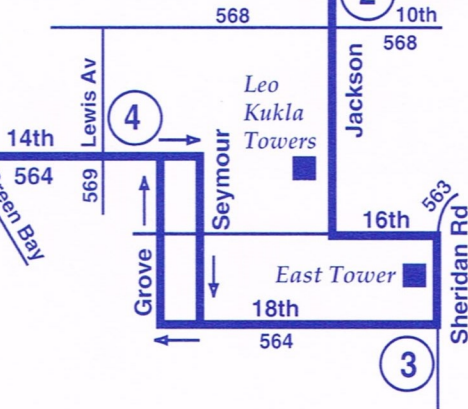

GO PLACES

Up to $23,000* in
College Education
Assistance

Great Part-Time Jobs
Excellent Pay + Benefits
Take a PACE bus to
work at UPS!

Call: 1-888-4UPS-JOB
Access Code: 8233

WITH UPS!

Transfer at Washington and
Genesee to/from Routes 561,
562, 563, 565, 568, 571 and 572.
*Transborde en la Washington y
Genesee a Rutas 561, 562, 563,
565, 568, 571 and 572.*

Transfer to Route
568
*Transborde a la
Ruta 568*

Jewel ■ Lakehurst Mall
(Upper level entrance
at Carson's.)

Lakehurst
Apartments

Hwy 43 Pulaski Dr

..... Westbound Only

ALL weekend Pace service is
wheelchair accessible.