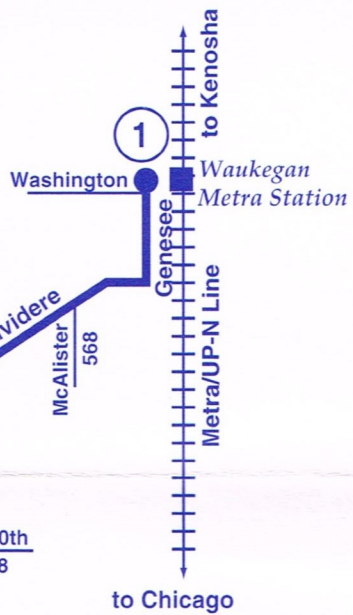

GO PLACES

Up to $23,000* in
College Education
Assistance

Great Part-Time Jobs
Excellent Pay + Benefits
Take a PACE bus to
work at UPS!

Call: 1-888-4UPS-JOB
Access Code: 8233

WITH UPS!

Transfer at Washington and
Genesee to/from Routes 561,
562, 563, 565, 568, 571 and 572.
*Transborde en la Washington y
Genesee a Rutas 561, 562, 563,
565, 568, 571 and 572.*

Transfer to Route
568
*Transborde a la
Ruta 568*

Jewel ■ Lakehurst Mall
(Upper level entrance
at Carson's.)

Lakehurst
Apartments

Hwy 43 Pulaski Dr

..... Westbound Only

ALL weekend Pace service is
wheelchair accessible.