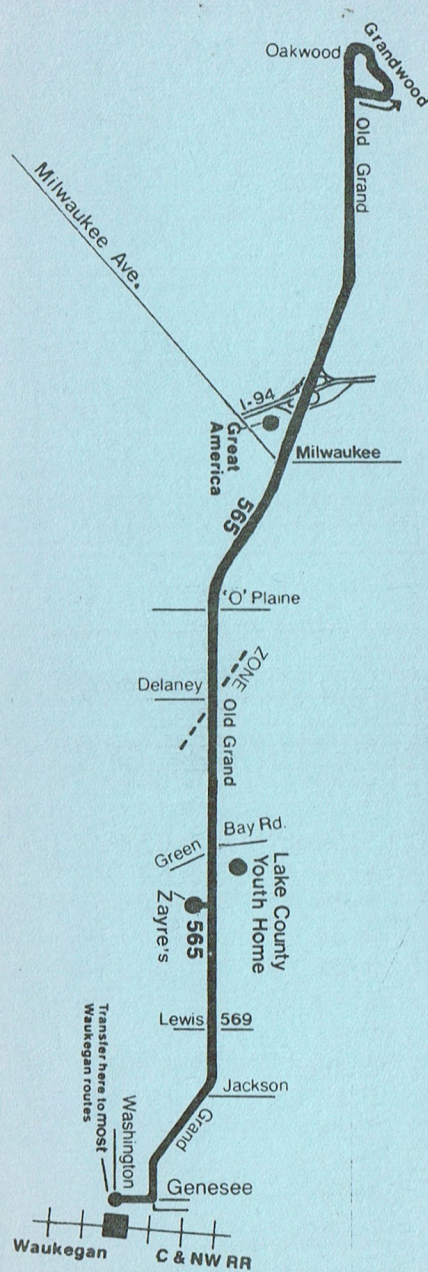

Children under age 7	free
Monthly ticket	
Adult	\$23.00
Reduced fare*	\$ 9.50

* Reduced fares include children ages 7-11, senior citizens and handicapped persons (with RTA special user card), and students (high school or younger with appropriate identification) to and from school only, during school hours.

No Service Sundays & Holidays

**Operated by
RTA/ Waukegan North
Chicago Transit**

**For lost and found
information call 662-1221**

**Bus will stop upon signal to
driver at any intersection along
the route where it is safe to do so.**

#565 GRAND AVENUE WEEKDAY						WESTBOUND
Washington Genesee	Grand Lewis	Zayre's	Grand Green Bay Rd.	Great America	Grandwood Oakwood	
7:02am	7:08am	7:14am	7:19am	7:23am	7:27am	
8:02	8:08	8:14	8:19	8:23	8:27	
9:02	9:08	9:14	9:19	9:23	9:27	
10:02	10:08	10:14	-	-	-	
11:02	11:08	11:14	-	-	-	
12:02pm	12:08pm	12:14pm	-	-	-	
1:02	1:08	1:14	-	-	-	
2:02	2:08	2:14	2:19pm	2:23pm	2:27pm	
3:02	3:08	3:14	3:19	3:23	3:27	
4:02	4:08	4:14	4:19	4:23	4:27	
5:10	5:16	5:22	5:27	5:29	5:33	
6:15	6:21	6:27	6:32	6:36	6:40	

#565 GRAND AVENUE WEEKDAY						EASTBOUND
Grandwood Oakwood	Great America	Grand Green Bay Rd.	Zayre's	Grand Lewis	Washington Genesee	
-	-	-	5:50am	5:54am	6:02am	
6:32am	6:36am	6:40am	6:45	6:49	6:57	
7:32	7:36	7:40	7:45	7:49	7:57	
8:32	8:36	8:40	8:45	8:49	8:57	
9:32	9:36	9:40	9:45	9:49	9:57	
-	-	-	10:45	10:49	10:57	
-	-	-	11:45	11:49	11:57	
-	-	-	12:45pm	12:49pm	12:57pm	
-	-	-	1:45	1:49	1:57	
2:32pm	2:36pm	2:40pm	2:45	2:49	2:57	
3:32	3:36	3:40	3:45	3:49	3:57	
4:32	4:36	4:40	4:45	4:49	5:02	
5:38	5:42	5:46	5:51	5:59	6:07	