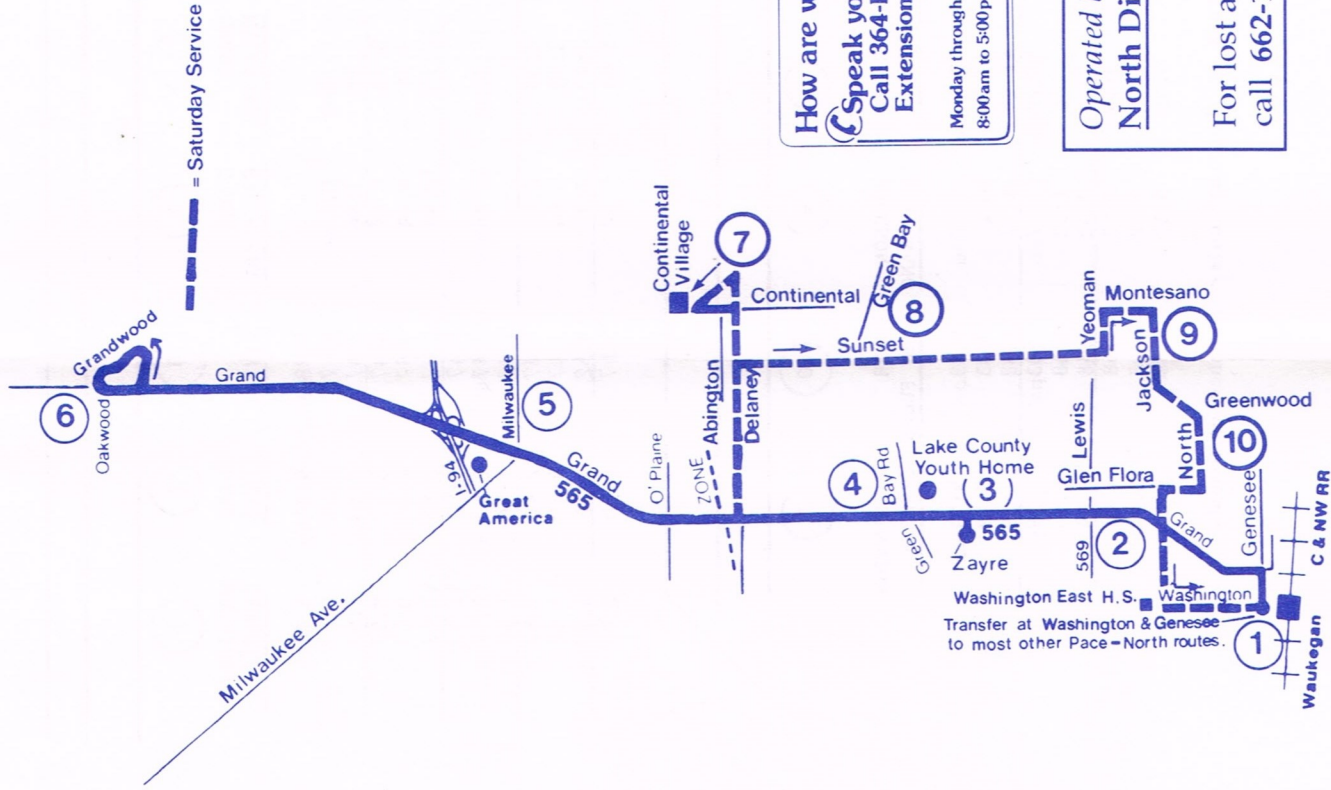

How are we doing?
Speak your mind.
Call 364-PACE
Extension 4999

Monday through Friday
8:00 am to 5:00 pm

Operated by
North Division

For lost and found
call 662-1221

Bus will stop upon signal to driver
at any intersection along the route
where it is safe to do so.

Pace is the Suburban Bus Division of the RTA