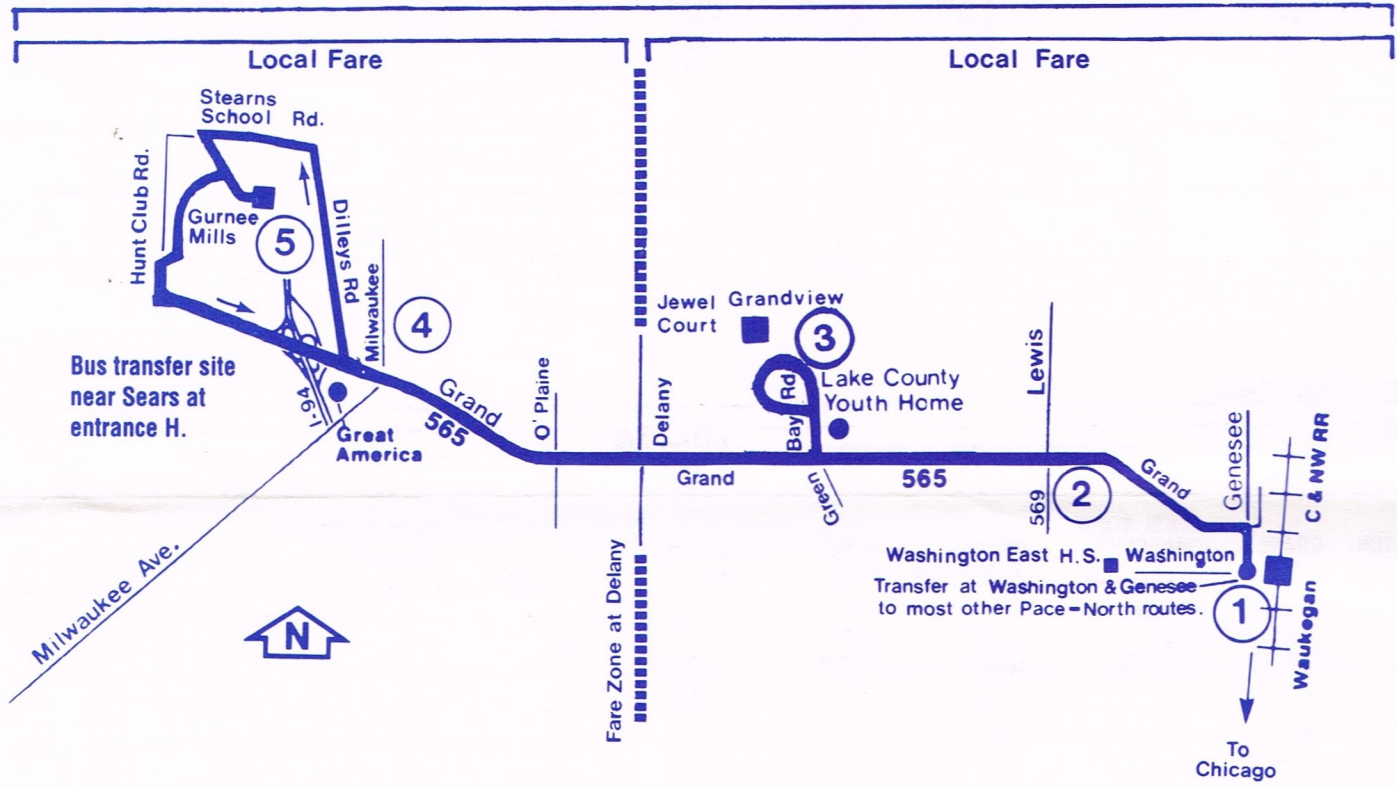

ROUTE 565 GRAND AVENUE

SUNDAY

WESTBOUND

①	②	③	④	⑤
WASHINGTON GENESEE	GRAND LEWIS	JEWEL STORE GRANDVIEW COURT	GRAND MILWAUKEE	GURNEE * MILLS
10:10am	10:17am	10:23am	10:29am	10:35am
11:10	11:17	11:23	11:29	11:35
12:10pm	12:17pm	12:23pm	12:29pm	12:35pm
1:10	1:17	1:23	1:29	1:35
2:10	2:17	2:23	2:29	2:35
3:10	3:17	3:23	3:29	3:35
4:10	4:17	4:23	4:29	4:35
5:10	5:17	5:23	5:29	5:35
6:10	6:17	6:23	6:29	6:35

EASTBOUND

⑤	④	③	②	①
GURNEE * MILLS	GRAND MILWAUKEE	JEWEL STORE GRANDVIEW COURT	GRAND LEWIS	WASHINGTON GENESEE
10:36am	10:43am	10:50am	10:56am	11:03am
11:36	11:43	11:50	11:56	12:03pm
12:36pm	12:43pm	12:50pm	12:56pm	1:03
1:36	1:43	1:50	1:56	2:03
2:36	2:43	2:50	2:56	3:03
3:36	3:43	3:50	3:56	4:03
4:36	4:43	4:50	4:56	5:03
5:36	5:43	5:50	5:56	6:03
6:36	6:43	6:50	6:56	7:03

A - Trip comes from Route 563.
 B - Trip continues to Route 563.
 S - Inaccessible trip operates school days only.
 * - Bus transfer site half block south of Sears at entrance H.

Sunday service will operate Memorial Day, 4th of July, Labor Day, Thanksgiving and New Year's Day.
 No service on Christmas Day.

Regular Fare

Local Fare

Local Fare

Bus transfer site near Sears at entrance H.

Washington East H.S. Washington
Transfer at Washington & Genesee to most other Pace-North routes.

To Chicago

Bus will stop upon signal to driver at any intersection along the route where it is safe to do so.