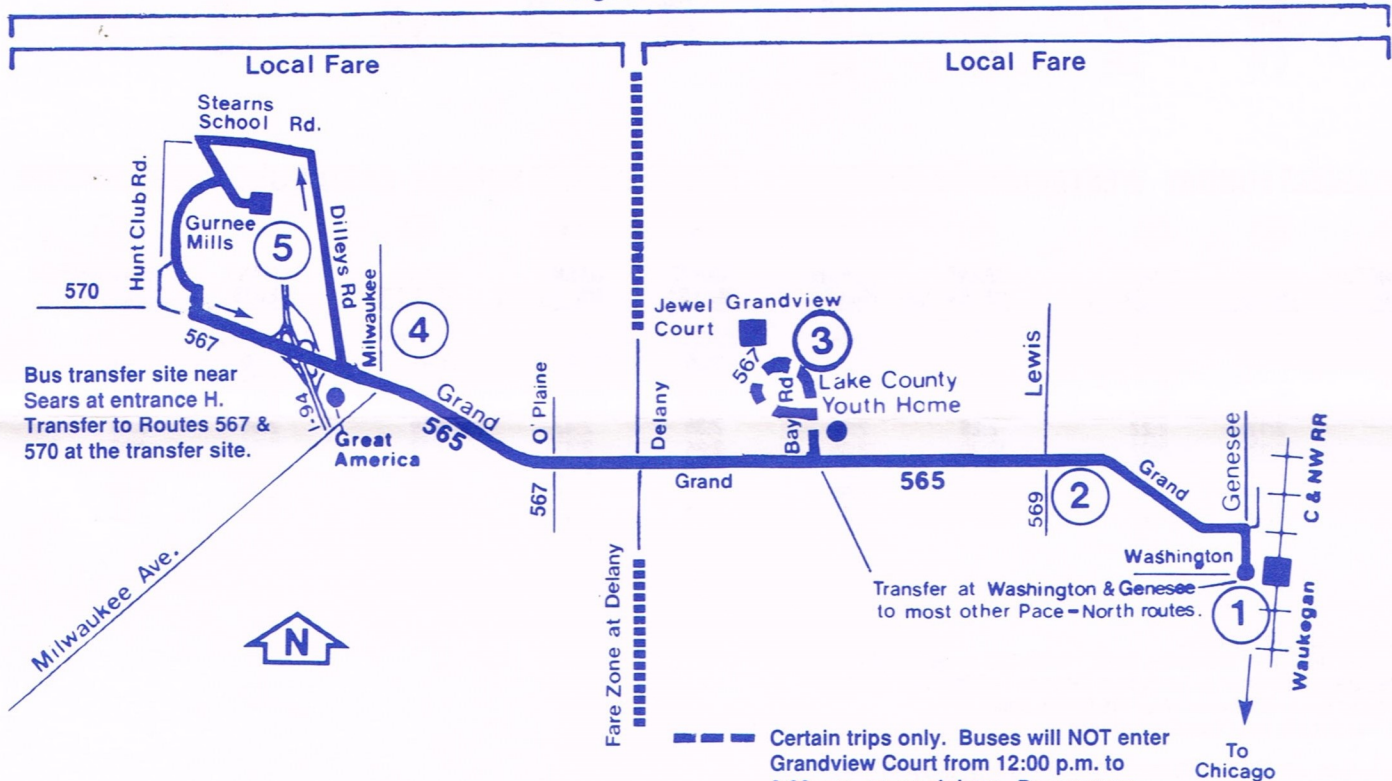

SUNDAY EASTBOUND

⑤	④	③	②	①
GURNEE MILLS*	GRAND MILWAUKEE	GRAND GREEN BAY	GRAND LEWIS	WASHINGTON GENESEEE
10:36am	10:43am	10:49am	10:56am	11:03am
11:36	11:43	11:49	11:56	12:03pm
12:36pm	12:43pm	12:49pm	12:56pm	1:03
1:36	1:43	1:49	1:56	2:03
2:36	2:43	2:49	2:56	3:03
3:36	3:43	3:49	3:56	4:03
4:36	4:43	4:49	4:56	5:03
5:36	5:43	5:49	5:56	6:03
6:36	6:43	6:49	6:56	7:03

S - Operates school days only.

G - Bus does NOT enter Grandview Court. Route 565 buses do NOT enter Grandview Court on weekdays between 12:00pm and 6:00pm. All other Route 565 buses enter Grandview Court.

* - Bus transfer site near Sears at Entrance H.

Sunday service will operate Memorial Day, 4th of July, Labor Day, and New Year's Day.

No service on Thanksgiving and Christmas Day.

Regular Fare

Bus transfer site near Sears at entrance H. Transfer to Routes 567 & 570 at the transfer site.

Certain trips only. Buses will NOT enter Grandview Court from 12:00 p.m. to 6:00 p.m. on weekdays. Passengers should board the bus on Grand Avenue between 12:00 p.m. and 6:00 p.m. on weekdays.