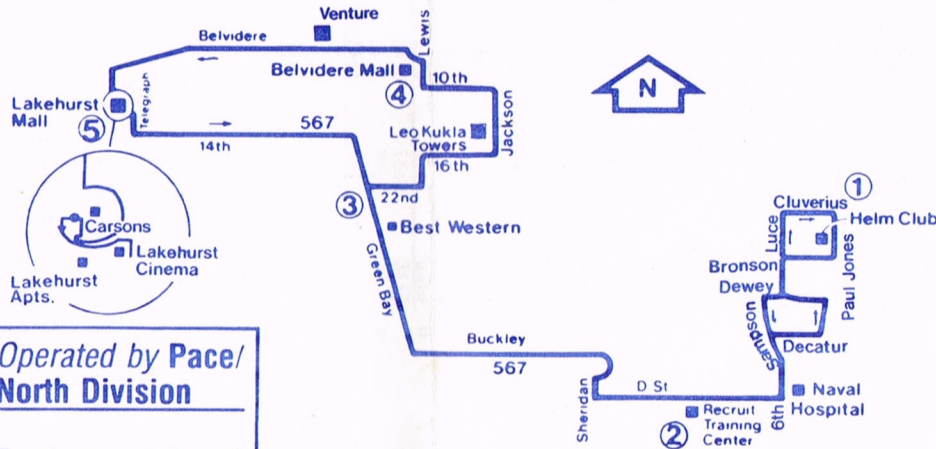

ROUTE 567 PCPTS OF CALL

WEEKDAY

WESTBOUND/EASTBOUND

①	②	③	④	⑤	③	②	①
HELM CLUB	RECRUIT TRAINING CENTER	22 GREEN BAY	BELVIDERE MALL	LAKEHURST (CARSON'S)*	22 GREEN BAY	RECRUIT TRAINING CENTER	HELM CLUB
F 3:30pm	F 3:37pm	EF 3:41pm	F 3:51pm	V F 4:03pm	F 4:12pm	F 4:16pm	F 4:23pm
F 4:00	F 4:07	EF 4:11	F 4:21	V F 4:33	F 4:42	F 4:46	F 4:53
4:30	4:37	4:41	4:51	V 5:03	5:12	5:16	5:23
5:00	5:07	5:11	5:21	V 5:33	5:42	5:46	5:53
5:30	5:37	5:41	5:51	V 6:03	6:12	6:16	6:23
6:00	6:07	6:11	6:21	V 6:33	6:42	6:46	6:53
6:30	6:37	6:41	6:51	V 7:03	7:12	7:16	7:23
7:00	7:07	7:11	7:21	V 7:33	7:42	7:46	7:53
7:30	7:37	7:41	7:51	V 8:03	8:12	8:16	8:23
8:00	8:07	8:11	8:21	V 8:33	8:42	8:46	8:53
8:30	8:37	8:41	8:51	V 9:03	9:12	9:16	9:23
9:00	9:07	9:11	9:21	V 9:33	9:42	9:46	9:53
F 9:30	F 9:37	F 9:41	F 9:51	F10:03	F10:12	F10:16	F10:23
10:00	10:07	10:11	10:21	10:33	10:42	10:46	10:53
F10:30	F10:37	F10:41	F10:51	F11:03	F11:12	F11:16	F11:23
11:00	11:07	11:11	11:21	11:33	11:42	11:46	11:53

F - Fridays only.

E - Will enter Recruit Training Center and load in lot north of Building 1311.

V - Trip pulls into Venture parking lot.

Operated by Pace/
North Division

For lost and found
call 662-1221

Pace is the Suburban Bus Division of the RTA

567

Ports of Call

Gray Route

Serving

- Helm Club
- Recruit Training Center
- Leo Kukla Towers
- Belvidere Mall
- Venture
- Lakehurst Mall
- Lakehurst Apts.

Daily Service
Lift-equipped

Revised Service

Sept. 7, 1986

* - Bus stop at Lakehurst located at south entrance to Carson's (Lower Level)
 H - Only these trips will operate laster Sunday, Thanksgiving, Christmas and New Year's Day. Venture passengers board or alight on Belvidere.
 V - Trip pulls into Venture parking lot.
 Full Sunday service will operate on Memorial Day, 4th of July, Labor Day and Columbus Day.