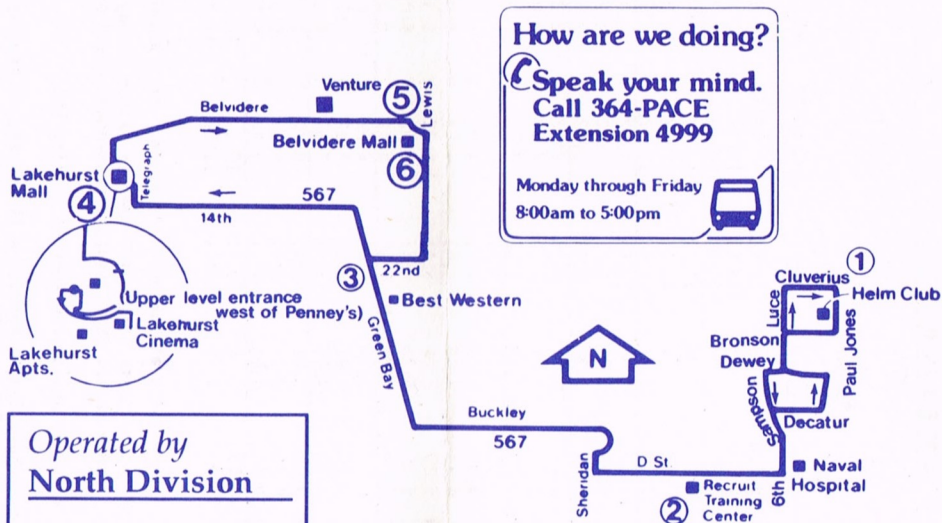

ROUTE 567 PORTS OF CALL

WEEKDAY

WESTBOUND/EASTBOUND

①	②	③	④	⑤	⑥	③	②	①
HELM CLUB	RECRUIT TRAINING CENTER	22ND GREEN BAY	LAKEHURST *	BELVIDERE MALL	10TH LEWIS	22ND GREEN BAY	RECRUIT TRAINING CENTER	HELM CLUB
F 3:30pm	F 3:36pm	EF 3:41pm	F 3:52pm	V F 4:05pm	F 4:07pm	F 4:12pm	F 4:17pm	F 4:23pm
F 4:00	F 4:06	EF 4:11	F 4:22	V F 4:35	F 4:37	F 4:42	F 4:47	F 4:53
4:30	4:36	4:41	4:52	V 5:05	5:07	5:12	5:17	5:23
5:00	5:06	5:11	5:22	V 5:35	5:37	5:42	5:47	5:53
5:30	5:36	5:41	5:52	V 6:05	6:07	6:12	6:17	6:23
6:00	6:06	6:11	6:22	V 6:35	6:37	6:42	6:47	6:53
6:30	6:36	6:41	6:52	V 7:05	7:07	7:12	7:17	7:23
7:00	7:06	7:11	7:22	V 7:35	7:37	7:42	7:47	7:53
7:30	7:36	7:41	7:52	V 8:05	8:07	8:12	8:17	8:23
8:00	8:06	8:11	8:22	V 8:35	8:37	8:42	8:47	8:53
8:30	8:36	8:41	8:52	V 9:05	9:07	9:12	9:17	9:23
9:00	9:06	9:11	9:22	V 9:35	9:37	9:42	9:47	9:53
F 9:30	F 9:36	F 9:41	F 9:52	F 10:05	F10:07	F10:12	F10:17	F10:23
10:00	10:06	10:11	10:22	10:35	10:37	10:42	10:47	10:53
F10:30	F10:36	F 10:41	F 10:52	F 11:05	F11:07	F11:12	F11:17	F11:23
11:00	11:06	11:11	11:22	11:35	11:37	11:42	11:47	11:53
F11:30	F11:36	F 11:41	F 11:52	F 12:05am	F12:07am	F12:12am	F12:17am	F12:23am

* - Bus stop at Lakehurst is at the upper level entrance west of Penney's.
F - Fridays only.
E - Will enter Recruit Training Center and load in lot north of Building 1311.
V - Trip pulls into Venture parking lot.

Only authorized persons will be allowed to deboard the bus on the base.