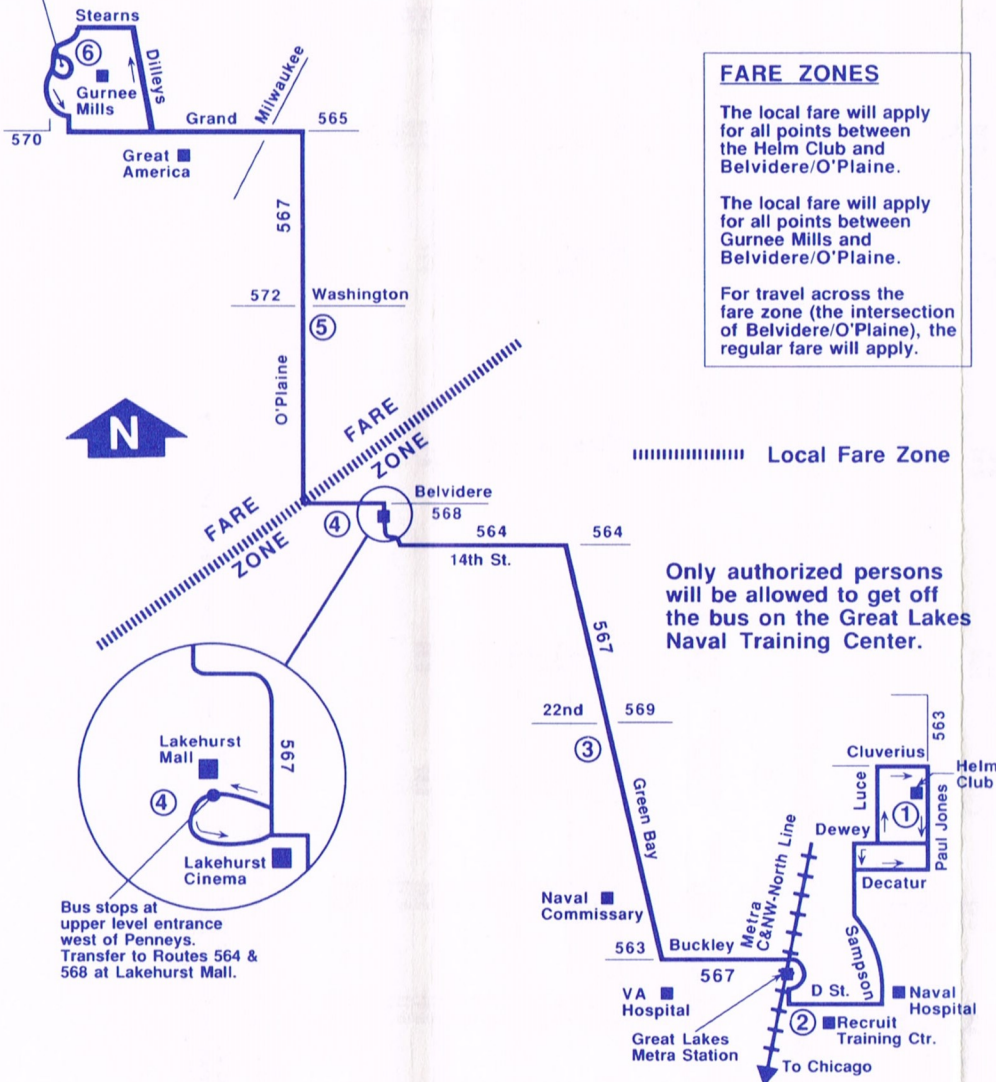

Route 567 Ports of Call

Pace Transfer Center near Sears at Entrance H. Transfer to Routes 565 & 570 at this location.

FARE ZONES

The local fare will apply for all points between the Helm Club and Belvidere/O'Plaine.

The local fare will apply for all points between Gurnee Mills and Belvidere/O'Plaine.

For travel across the fare zone (the intersection of Belvidere/O'Plaine), the regular fare will apply.

Local Fare Zone

SUNDAY SOUTHBOUND

⑥	⑤	④	③	②	①
GURNEE MILLS (TRANSFER CENTER)	WASHINGTON O'PLAINE	LAKEHURST MALL	22ND GREEN BAY	RECRUIT TRAINING CENTER	HELM CLUB
-	-	10:07am	10:14am	10:20am	10:26am
-	-	10:52	10:59	11:05	11:11
-	-	11:37	11:44	11:50	11:56
12:45pm	12:57pm	1:05pm	1:12pm	1:18pm	1:24pm
1:15	1:27	1:35	1:42	1:48	1:54
1:45	1:57	2:05	2:12	2:18	2:24
2:15	2:27	2:35	2:42	2:48	2:54
2:45	2:57	3:05	3:12	3:18	3:24
3:15	3:27	3:35	3:42	3:48	3:54
3:45	3:57	4:05	4:12	4:18	4:24
4:15	4:27	4:35	4:42	4:48	4:54
4:45	4:57	5:05	5:12	5:18	5:24
5:15	5:27	5:35	5:42	5:48	5:54
5:45	5:57	6:05	6:12	6:18	6:24
6:15	6:27	6:35	6:42	6:48	6:54
-	-	7:22	7:29	7:35	7:41
-	-	8:07	8:14	8:20	8:26
-	-	8:52	8:59	9:05	9:11
-	-	9:37	9:44	9:50	9:56

F - Operates Fridays only.

* - Bus stop at Lakehurst is at the upper level entrance west of Penneys.

Only authorized persons will be allowed to get off the bus on the base.
 Sunday service will operate New Year's Day, Memorial Day, 4th of July, Labor Day, Columbus Day and Veteran's Day.
 No service on Thanksgiving and Christmas Day.