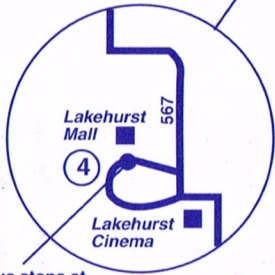

Pace Transfer Center near Entrance H. Transfer to Routes 565 & 570 at this location.

FARE ZONES

The local fare will apply for all points between the Helm Club and Washington/O'Plaine.

The local fare will apply for all points between Gurnee Mills and Washington/O'Plaine.

For travel across the fare zone (the intersection of Washington/O'Plaine), the regular fare will apply.

Bus stops at upper level entrance west of J.C. Penneys. Transfer to Routes 564 & 568 at Lakehurst Mall.