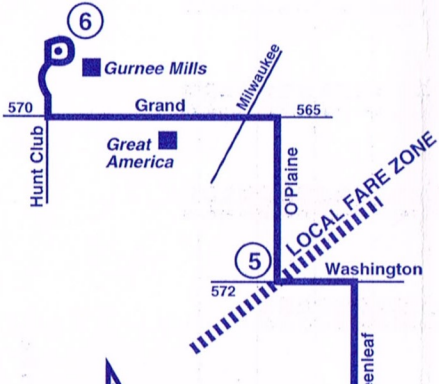

Pace Transfer Center near Entrance H. Transfer to Routes 565 & 570 at this location.

FARE ZONES

The local fare will apply for all points between the Helm Club and Washington/O'Plaine.

The local fare will apply for all points between Gurnee Mills and Washington/O'Plaine.

For travel across the fare zone (the intersection of Washington/O'Plaine), the regular fare will apply.

Bus stops at upper level entrance west of J.C. Penneys. Transfer to Routes 564 & 568 at Lakehurst Mall.

SUNDAY - NORTHBOUND

①	②	③	④	⑤	⑥
HELM CLUB	RECRUIT TRAINING CENTER	22ND GREEN BAY	LAKEHURST MALL	WASHINGTON O'PLAINE	GURNEE MILLS (TRANSFER CENTER)
9:45am	9:50am	9:57am	10:05am	-	-
10:30	10:35	10:42	10:50	-	-
11:15	11:20	11:27	11:35	-	-
12:00pm	12:05pm	12:12pm	12:20pm	12:27pm	12:38pm
12:30	12:35	12:42	12:50	12:57	1:08
1:00	1:05	1:12	1:20	1:27	1:38
1:30	1:35	1:42	1:50	1:57	2:08
2:00	2:05	2:12	2:20	2:27	2:38
2:30	2:35	2:42	2:50	2:57	3:08
3:00	3:05	3:12	3:20	3:27	3:38
3:30	3:35	3:42	3:50	3:57	4:08
4:00	4:05	4:12	4:20	4:27	4:38
4:30	4:35	4:42	4:50	4:57	5:08
5:00	5:05	5:12	5:20	5:27	5:38
5:30	5:35	5:42	5:50	5:57	6:08
7:00	7:05	7:12	7:20	-	-
7:45	7:50	7:57	8:05	-	-
8:30	8:35	8:42	8:50	-	-
9:15	9:20	9:27	9:35	-	-

SUNDAY - SOUTHBOUND

⑥	⑤	④	③	②	①
GURNEE MILLS (TRANSFER CENTER)	WASHINGTON O'PLAINE	LAKEHURST MALL	22ND GREEN BAY	RECRUIT TRAINING CENTER	HELM CLUB
-	-	10:07am	10:14am	10:21am	10:27am
-	-	10:52	10:59	11:06	11:12
-	-	11:37	11:44	11:51	11:57
12:45pm	12:56pm	1:03pm	1:10pm	1:17pm	1:23pm
1:15	1:26	1:33	1:40	1:47	1:53
1:45	1:56	2:03	2:10	2:17	2:23
2:15	2:26	2:33	2:40	2:47	2:53
2:45	2:56	3:03	3:10	3:17	3:23
3:15	3:26	3:33	3:40	3:47	3:53
3:45	3:56	4:03	4:10	4:17	4:23
4:15	4:26	4:33	4:40	4:47	4:53
4:45	4:56	5:03	5:10	5:17	5:23
5:15	5:26	5:33	5:40	5:47	5:53
5:45	5:56	6:03	6:10	6:17	6:23
6:15	6:26	6:33	6:40	6:47	6:53
-	-	7:22	7:29	7:36	7:42
-	-	8:07	8:14	8:21	8:27
-	-	8:52	8:59	9:06	9:12
-	-	9:37	9:44	9:51	9:57