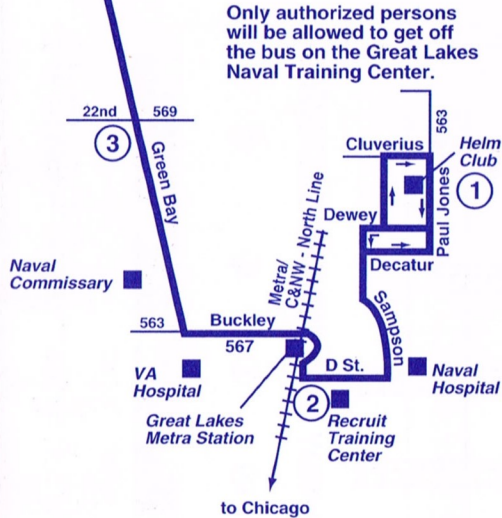

Pace Transfer Center near Entrance H. Transfer to Routes 565 & 570 at this location.

FARE ZONES

The local fare will apply for all points between the Helm Club and Washington/O'Plaine.

The local fare will apply for all points between Gurnee Mills and Washington/O'Plaine.

For travel across the fare zone (the intersection of Washington/O'Plaine), the regular fare will apply.

Bus stops at upper level entrance west of J.C. Penneys. Transfer to Routes 564 & 568 at Lakehurst Mall.

Naval Commissary

Lakehurst Mall

Great America

Gurnee Mills

January 1, 1995

Daily Service

ROUTE 567 PORTS OF CALL

WEEKDAY - NORTHBOUND

F - Operates Fridays only.

* - Bus stop at Lakehurst is at the upper level entrance west of Penneys.

Only authorized persons will be allowed to get off the bus on the base.

Sunday service will operate New Year's Day, Memorial Day, 4th of July, Labor Day, Columbus Day and Veteran's Day.