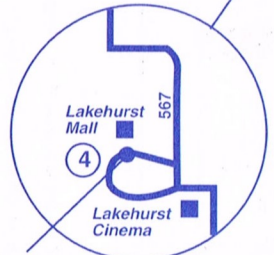

Pace Transfer Center near Entrance H. Transfer to Routes 565 & 570 at this location.

FARE ZONES

The local fare will apply for all points between the Helm Club and Washington/O'Plaine.

The local fare will apply for all points between Gurnee Mills and Washington/O'Plaine.

For travel across the fare zone (the intersection of Washington/O'Plaine), the regular fare will apply.

Bus stops at upper level entrance west of J.C. Penneys. Transfer to Routes 564 & 568 at Lakehurst Mall.