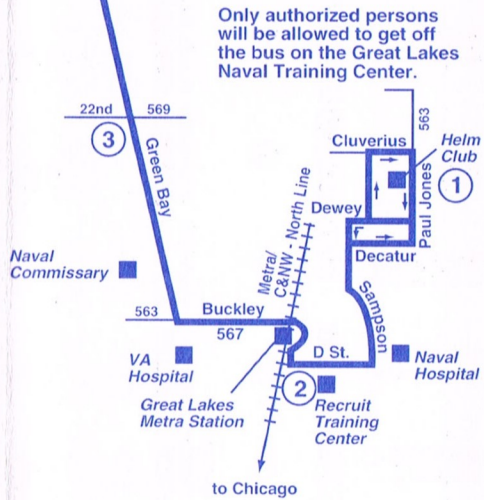

Pace Transfer Center near Entrance H. Transfer to Routes 565 & 570 at this location.

FARE ZONES

The local fare will apply for all points between the Helm Club and Washington/O'Plaine.

The local fare will apply for all points between Gurnee Mills and Washington/O'Plaine.

For travel across the fare zone (the intersection of Washington/O'Plaine), the regular fare will apply.

Bus stops at upper level entrance west of J.C. Penneys. Transfer to Routes 564 & 568 at Lakehurst Mall.

Only authorized persons will be allowed to get off the bus on the Great Lakes Naval Training Center.

EXACT FARE REQUIRED
DRIVER HAS NO CHANGE

FARE INFORMATION

Local fares will be charged for travel within one local fare zone. For all other travel, regular fares will apply. Please see route map for specific zone information. For additional fare information, please call Pace's Passenger Service Office at (708) 364-7223.

F - Operates Fridays only.

* - Bus stop at Lakehurst is at the upper level entrance west of J.C. Penneys.

Only authorized persons will be allowed to get off the bus on the base.

Sunday service will operate New Year's Day, Memorial Day, 4th of July, Labor Day, Columbus Day and Veteran's Day.