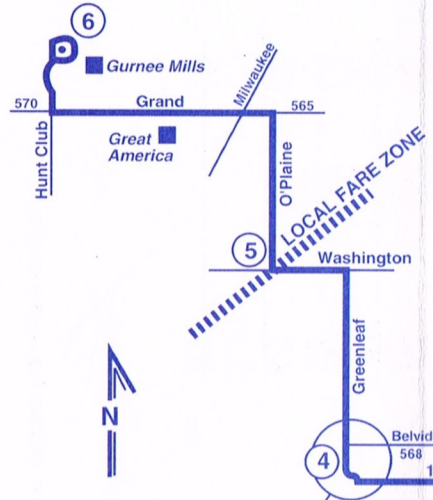

Pace Transfer Center near Entrance H. Transfer to Routes 565 & 570 at this location.

FARE ZONES

The local fare will apply for all points between the Helm Club and Washington/O'Plaine.

The local fare will apply for all points between Gurnee Mills and Washington/O'Plaine.

For travel across the fare zone (the intersection of Washington/O'Plaine), the regular fare will apply.

Bus stops at upper level entrance west of J.C. Penneys. Transfer to Routes 564 & 568 at Lakehurst Mall.

Bus will stop upon signal to driver at any intersection along the route where it is safe to do so.

ROUTE 567 PORTS OF CALL

WEEKDAY - NORTHBOUND

①	②	③	④	⑤	⑥
HELM CLUB	RECRUIT TRAINING CENTER	22ND GREEN BAY	LAKEHURST MALL	WASHINGTON O'PLAINE	GURNEE MILLS (TRANSFER CENTER)
4:00pmF	4:05pmF	4:12pmF	4:20pmF	4:27pmF	4:38pmF
4:40	4:45	4:52	5:00	5:07	5:18
5:00	5:05	5:12	5:20	-	-
5:25F	5:30F	5:37F	5:45F	-	-
5:45	5:50	5:57	6:05	6:12	6:23
6:10	6:15	6:22	6:30	-	-
6:55	7:00	7:07	7:15	-	-
7:15	7:20	7:27	7:35	7:42	7:53
7:40	7:45	7:52	8:00	-	-
8:25	8:30	8:37	8:45	8:52	9:03
8:45	8:50	8:57	9:05	-	-

SUNDAY - SOUTHBOUND

⑥	⑤	④	③	②	①
GURNEE MILLS (TRANSFER CENTER)	WASHINGTON O'PLAINE	LAKEHURST MALL	22ND GREEN BAY	RECRUIT TRAINING CENTER	HELM CLUB
-	-	10:07am	10:14am	10:21am	10:27am
-	-	10:52	10:59	11:06	11:12
11:56am	12:07am	12:14	12:21	12:28	12:34
12:45pm	12:56pm	1:03pm	1:10pm	1:17pm	1:23pm
1:15	1:26	1:33	1:40	1:47	1:53
1:45	1:56	2:03	2:10	2:17	2:23
2:15	2:26	2:33	2:40	2:47	2:53
2:45	2:56	3:03	3:10	3:17	3:23
3:15	3:26	3:33	3:40	3:47	3:53
3:45	3:56	4:03	4:10	4:17	4:23
4:15	4:26	4:33	4:40	4:47	4:53
4:45	4:56	5:03	5:10	5:17	5:23
5:15	5:26	5:33	5:40	5:47	5:53
5:45	5:56	6:03	6:10	6:17	6:23
6:15	6:26	6:33	6:40	6:47	6:53
-	-	7:22	7:29	7:36	7:42
-	-	8:07	8:14	8:21	8:27
-	-	8:52	8:59	9:06	9:12
-	-	9:37	9:44	9:51	9:57