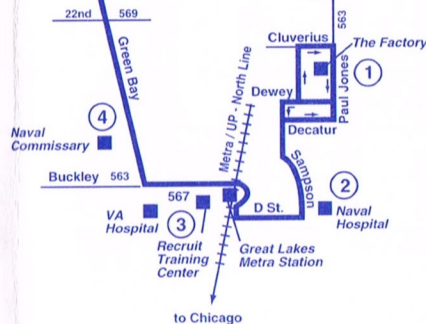

Bus stops at upper level entrance west of Carsons. Transfer to Routes 564 & 568 at Lakehurst Mall.

FARE ZONES
The local fare will apply for all points between The Factory and Washington/O'Plaine.
The local fare will apply for all points between Gurnee Mills and Washington/O'Plaine.
For travel across the fare zone (the intersection of Washington/O'Plaine), the regular fare will apply.

TARIFAS SEGUN LAS ZONAS:
La tarifa local se aplicará al viajar entre The Factory en la Washington y O'Plaine.
La tarifa local se aplicará al viajar entre Gurnee Mills en la Washington y O'Plaine.
La tarifa regular se aplicará si viaja a través de las diferentes zonas (la intersección de Washington y O'Plaine es el punto de referencia entre las diferentes zonas).

Only authorized persons will be allowed to get off the bus at the Great Lakes Naval Training Center.

Solamente a las personas autorizadas se les permitirá bajar del autobús en el Great Lakes Naval Training Center.