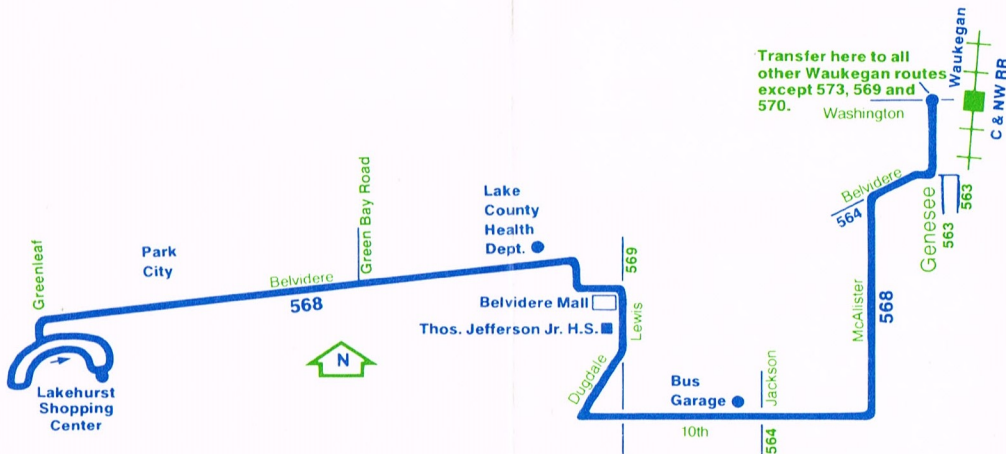

Bus will stop upon signal to driver at any intersection along the route where it is safe to do so.

No holiday service.

On Sundays buses operate
to C&NW Station—running
time is 2 minutes

568

Lakehurst via McAlister

August 5, 1978

Operated by Waukegan
North Chicago Transit

For lost and found
information call—
662-1221

568 568 568 568 568 568 568 568

568 Northeast Bound—Weekdays

Lakehurst Shopping Center	Belvidere & Green Bay	Belvidere Mall	10th & Jackson	Genesee & Washington
—	—	6:16am	6:20am	6:27am
—	—	6:46	6:50	6:57
7:32am	7:41am	7:46	7:50	7:57
		then every 60 minutes until		
7:32pm	7:41pm	7:46pm	7:50pm	7:57pm

568 Northeast Bound—Saturdays

7:32am	7:41am	7:46am	7:50am	7:57am
		then every 60 minutes until		
4:32pm	4:41pm	4:46pm	4:50pm	4:57pm
5:45	5:54	5:59*	—	5:57

* Via Belvidere

568 Northeast Bound—Sundays

11:30am	11:37am	11:41am	11:45am	11:51am
		then every 60 minutes until		
5:30pm	5:37pm	5:41pm	5:45pm	5:51pm
—	—	6:26	6:30	6:36

568 Southwest Bound—Weekdays

Genesee & Washington	10th & Jackson	Belvidere Mall	Belvidere & Green Bay	Lakehurst Shopping Center
6:02am	6:09am	6:13am	—	—
6:32	6:39	6:43	—	—
7:02	7:09	7:13	7:18am	7:27am
		then every 60 minutes until		
7:02pm	7:09pm	7:13pm	7:18pm	7:27pm