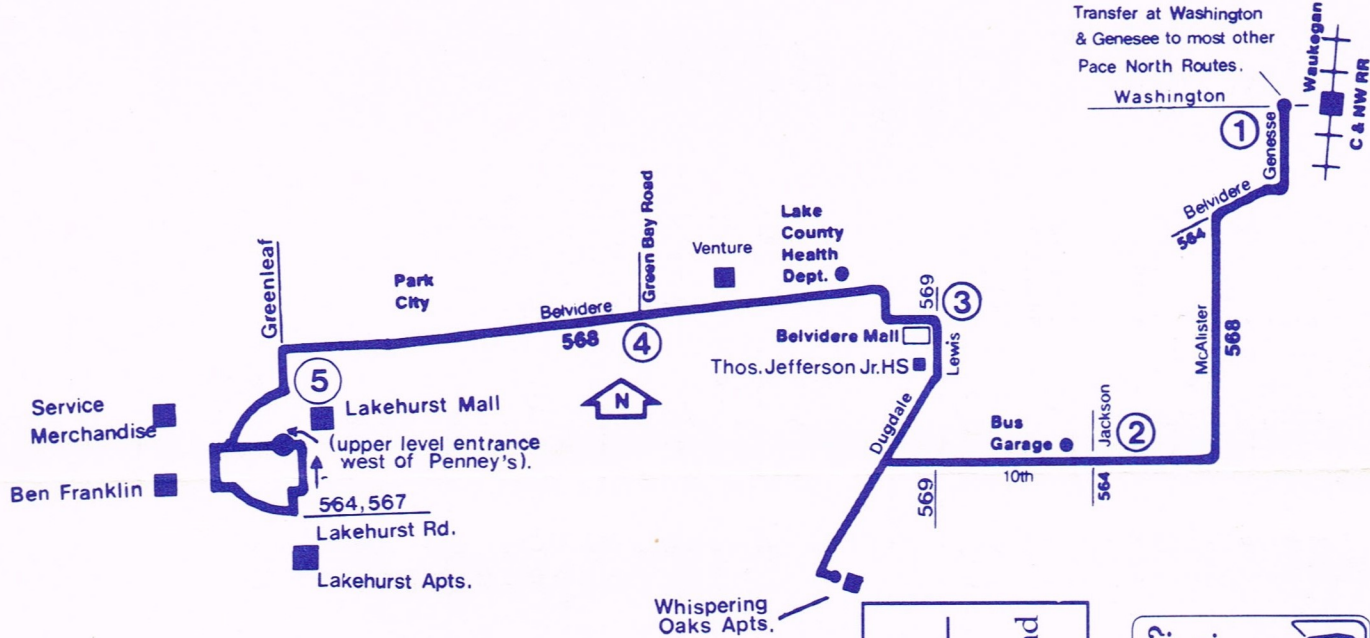

SATURDAY

WESTBOUND

①	②	③	④	⑤
WASHINGTON GENESEE	JACKSON 10TH	BELVIDERE MALL	BELVIDERE GREEN BAY	LAKEHURST*
8:20am	8:30am	8:34am	8:39am	8:45am
-	9:05	9:09 V	9:14	9:20
9:50	10:00	10:04 V	10:09	10:15
10:50	11:00	11:04 V	11:09	11:15
11:50	12:00pm	12:04pm V	12:09pm	12:15pm
1:15pm	1:25	1:29 V	1:34	1:40
2:15	2:25	2:29 V	2:34	2:40
3:15	3:25	3:29 V	3:34	3:40
4:15	4:25	4:29 V	4:34	4:40
5:15	5:25	5:29 V	5:34	5:40
6:15	6:25	6:29 V	6:34	6:40

* - Bus stop at Lakehurst is located at the upper level entrance west of Penney's.

V - Bus pulls into Venture parking lot.

No Sunday or holiday service.

WEEKDAY

EASTBOUND

⑤	④	③	②	①
LAKEHURST *	BELVIDERE GREEN BAY	BELVIDERE MALL	10TH JACKSON	WASHINGTON GENESEE
-	-	-	5:41am	5:50am
-	-	-	6:18	6:27
6:32am	6:38am	6:43am	6:48	6:57
6:55	7:01	7:06	7:11	7:20
7:27	7:33	7:38	7:43	7:52
8:02	8:08	8:13	8:18	8:27
8:32	8:38	8:43	8:48	8:57
9:32	9:38 V	9:43	9:48	9:57
10:32	10:38 V	10:43	10:48	10:57
11:32	11:38 V	11:43	11:48	11:57
12:32pm	12:38pm V	12:43pm	12:48pm	12:57pm
1:32	1:38 V	1:43	1:48	1:57
2:27	2:33 V	2:38	2:43	2:52
3:02	3:08 V	3:13	3:18	3:27
3:35	3:41 V	3:46	3:51	4:00
4:05	4:11 V	4:16	4:21	4:30
4:37	4:43 V	4:48	4:53	5:02
5:07	5:13 V	5:18	5:23	5:32
5:40	5:46 V	5:51	5:56	6:05
6:05	6:11 V	6:16	-	-
6:42	6:48 V	6:53	6:58	7:07

SATURDAY

EASTBOUND

⑤	④	③	②	①
LAKEHURST *	BELVIDERE GREEN BAY	BELVIDERE MALL	JACKSON 10TH	WASHINGTON GENESEE
-	-	-	8:40am	8:50am
9:20am	9:26am V	9:31am	9:35	9:45
10:20	10:26 V	10:31	10:35	10:45
11:20	11:26 V	11:31	11:35	11:45
12:20pm	12:26pm V	12:31pm	12:35pm	12:45pm
1:45	1:51 V	1:56	2:00	2:10
2:45	2:51 V	2:56	3:00	3:10
3:45	3:51 V	3:56	4:00	4:10
4:45	4:51 V	4:56	5:00	5:10
5:45	5:51 V	5:56	6:00	6:10
6:45	6:51 V	6:56	7:00	7:10