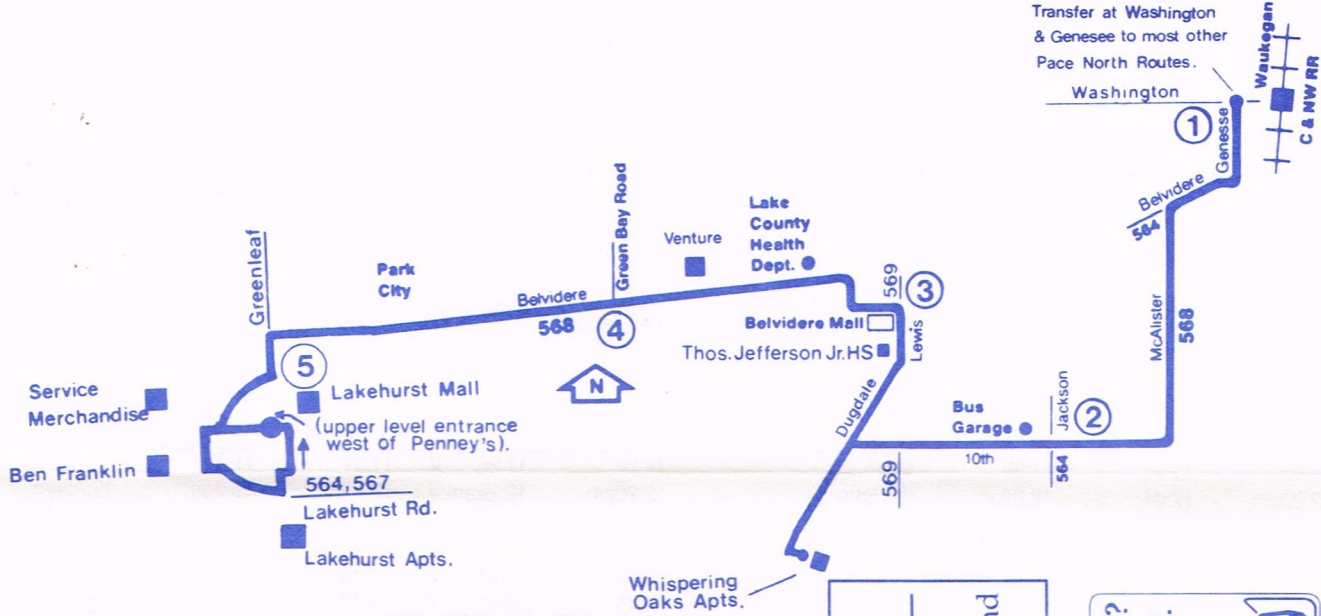

ROUTE 568 LAKEHURST

SATURDAY
WESTBOUND

①	②	③	④	⑤
WASHINGTON GENESEE	10TH JACKSON	BELVIDERE MALL	BELVIDERE GREEN BAY	LAKEHURST*
8:20am	8:30am	8:34am	8:39am	8:45am
-	9:05	9:09 V	9:14	9:20
9:50	10:00	10:04 V	10:09	10:15
10:50	11:00	11:04 V	11:09	11:15
11:50	12:00pm	12:04pm V	12:09pm	12:15pm
1:15pm	1:25	1:29 V	1:34	1:40
2:15	2:25	2:29 V	2:34	2:40
3:15	3:25	3:29 V	3:34	3:40
4:15	4:25	4:29 V	4:34	4:40
5:15	5:25	5:29 V	5:34	5:40
6:15	6:25	6:29 V	6:34	6:40

ROUTE 568 LAKEHURST

SATURDAY
EASTBOUND

⑤	④	③	②	①
LAKEHURST*	BELVIDERE GREEN BAY	BELVIDERE MALL	10TH JACKSON	WASHINGTON GENESEE
-	-	-	8:40am	8:50am
9:20am	9:26am V	9:31am	9:35	9:45
10:20	10:26 V	10:31	10:35	10:45
11:20	11:26 V	11:31	11:35	11:45
12:20pm	12:26pm V	12:31pm	12:35pm	12:45pm
1:45	1:51 V	1:56	2:00	2:10
2:45	2:51 V	2:56	3:00	3:10
3:45	3:51 V	3:56	4:00	4:10
4:45	4:51 V	4:56	5:00	5:10
5:45	5:51 V	5:56	6:00	6:10
6:45	6:51 V	6:56	7:00	7:10

* - Bus stop at Lakehurst is located at the upper level entrance west of Penney's.

V - Bus pulls into Venture parking lot.

No Sunday or holiday service.

Operated by
North Division

For lost and found
call 662-1221