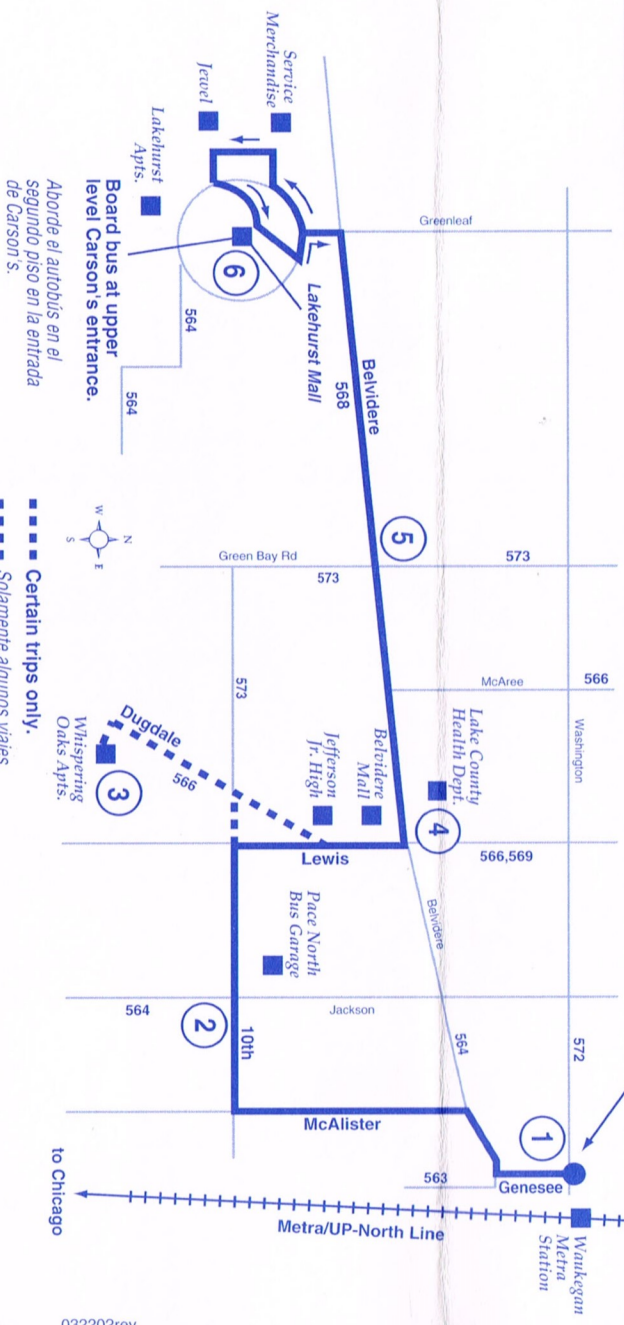

ADDITIONAL INFORMATION

**SE REQUIERE TARIFA EXACTA
EL CONDUCTOR NO TIENE CAMBIO**

ZONAS DE TARIFA LOCAL	Tarifa Regular	Tarifa Reducida
Tarifa local	$1.25	$0.60
Transbordo Local	Gratis	Gratis
Tarifa con transbordo a Pace	$1.80	$0.90
Tarifa de Pace con transbordo a la CTA	$1.80	$0.90

CENTRO DE INFORMACIÓN

Si necesita información para usar este servicio, llame al: **Centro de Información de RTA**, abierto diariamente de 5:00 a.m. a 1:00 a.m. **836-7000**
TTY# (solamente para Personas con problemas auditivos) (312) 836-4949
Servicios para Pasajeros, de Lunes a Viernes de 8:00 a.m. a 5:00 p.m. **(847) 228-3575**
TTY# (Información para Personas con problemas auditivos) (847) 364-5093

COMPañIA DE TRANSPORTE

OPERADO POR: Pace North
Para información sobre objetos perdidos (847) 662-1221

INFORMACIÓN ADICIONAL

Los horarios, tarifas y otra información en este itinerario están sujetos a cambios. Pace no asume la responsabilidad por errores cometidos en los horarios, inconveniencias o daos resultado de el retraso en trenes o autobuses, o el fallar a hacer conexiones.
El autobús parará cuando usted le haga una se al conductor, en cualquier lugar a lo largo de la ruta, siempre y cuando sea seguro hacerlo.

GO PLACES

Up to $23,000* in College Education Assistance

Great Part-Time Jobs
Excellent Pay + Benefits
Take a PACE bus to work at UPS!

Call: 1-888-4UPS-JOB
Access Code: 8233

*Program guidelines apply
Equal Opportunity Employer

All weekend Pace service is wheelchair accessible.

Transfer at Washington & Genesee to Pace Routes 561, 562, 563, 564, 565, 571 and 572.
Transbordo en la Washington y Genesee a las rutas de Pace 561, 562, 563, 564, 565, 571 y 572.

Aborda el autobús en el Segundo piso en la entrada de Carson's.

Certain trips only.
Solamente algunos viajes.

pace

568

Lakehurst

Suburban Bus Service

Servicio Suburbano de autobuses

Serving/ sirve

Lakehurst Mall

Lakehurst Apts.

Lake County Health Dept.

Belvidere Mall

Jefferson J.H.S.

Downtown Waukegan

Whispering Oaks

February 17, 2002
17 de Febrero de 2002

Daily Service