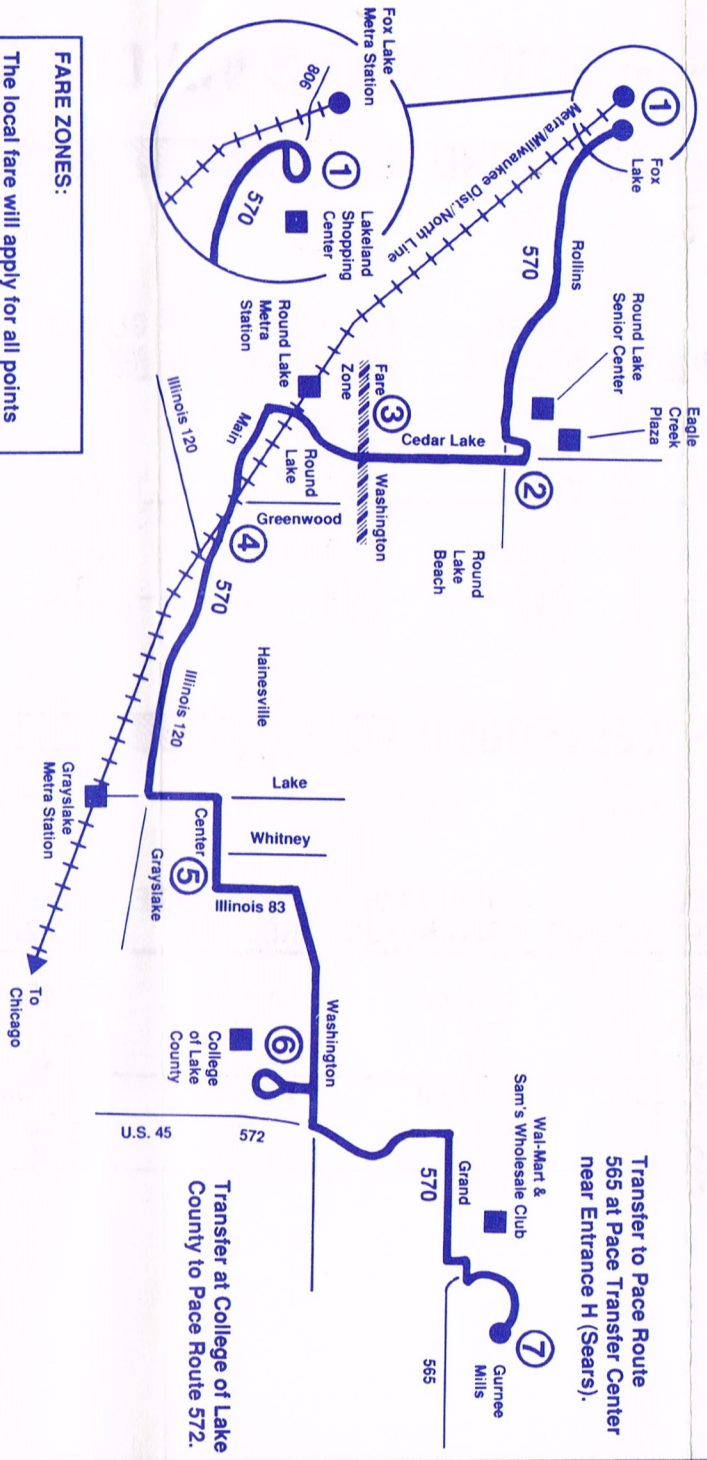

EXACT FARE REQUIRED
DRIVER HAS NO CHANGE

LOCAL FARES	PEAK	OFF-PEAK
Adult	$.85	$.85
Pace Transfer	.35	.35
Transfer to CTA	.95	.70
Reduced	.40	.40
Pace Transfer	.20	.20
Transfer to CTA	.50	.35
Local Transfer	FREE	FREE

REGULAR FARES	PEAK	OFF-PEAK
Adult	$1.10	1.10
Pace Transfer	.10	.10
Transfer to CTA	.70	.45
Reduced	.55	.55
Pace Transfer	.05	.05
Transfer to CTA	.35	.20

Riders with valid weekly or monthly Metra rail ticket to or from station

Adult	.85	.85
Reduced	.40	.40

PACE PASSES TICKETS	Regular	Reduced
Monthly Passport	$78.00	33.00
Weekday Only Pass	66.00	--
Weekly Pass	20.50	--
Pace Link-Up Passport	36.00	--
Local Ten-Ride Plus Tickets	8.50	4.00
Pace Ten-Ride Plus Tickets	11.00	5.50

Ten-Ride Tickets not valid on CTA

FARE INFORMATION

Peak fares are charged 6-10 a.m. and 3-7 p.m., weekdays, except holidays (New Year's Day, Memorial Day, July 4th, Labor Day, Thanksgiving, and Christmas)

Reduced fares include children ages 7-11, senior citizens, and persons with disabilities (with RTA Reduced Fare Card), and students (high school or younger with appropriate identification) to and from school only on school days, between 6:00 a.m. and 8:00 p.m.

Weekday Only Pass is valid everyday on Pace, but weekdays only on CTA.

When accompanied by an adult fare paying passenger, a maximum of two children can ride **FREE** under age 7.

INFORMATION CENTER

If you need transit information please call:
The RTA Travel Information Center, open daily from 5:00 a.m. to 1:00 a.m.
1-(312) 836-7000
TDD # (For HEARING IMPAIRED ONLY)
1-(312) 836-4949

Pace Passenger Services, Monday through Friday from 8:00 a.m. to 5:00 p.m.
1-(708) 364-PACE

CARRIER INFORMATION
OPERATED BY: Pace North Division
For lost and found call (708) 662-1221

ADDITIONAL INFORMATION

The schedules, fares and other information in this timetable are subject to change. Pace does not assume responsibility for errors in timetables, nor for inconvenience or damage resulting from delayed trains or buses or failure to make connections.

Bus will stop upon signal to driver at any intersection along the route where it is safe to do so.

Transfer to Pace Route 565 at Pace Transfer Center near Entrance H (Sears).

Transfer at College of Lake County to Pace Route 572.

FARE ZONES:

The local fare will apply for all points between Lakeland Plaza in Fox Lake and Washington Street in Round Lake.

The local fare will apply for all points between Washington Street in Round Lake and Gurnee Mills in Gurnee.

For travel across the fare zone (Washington Street in Round Lake), the regular fare will apply.