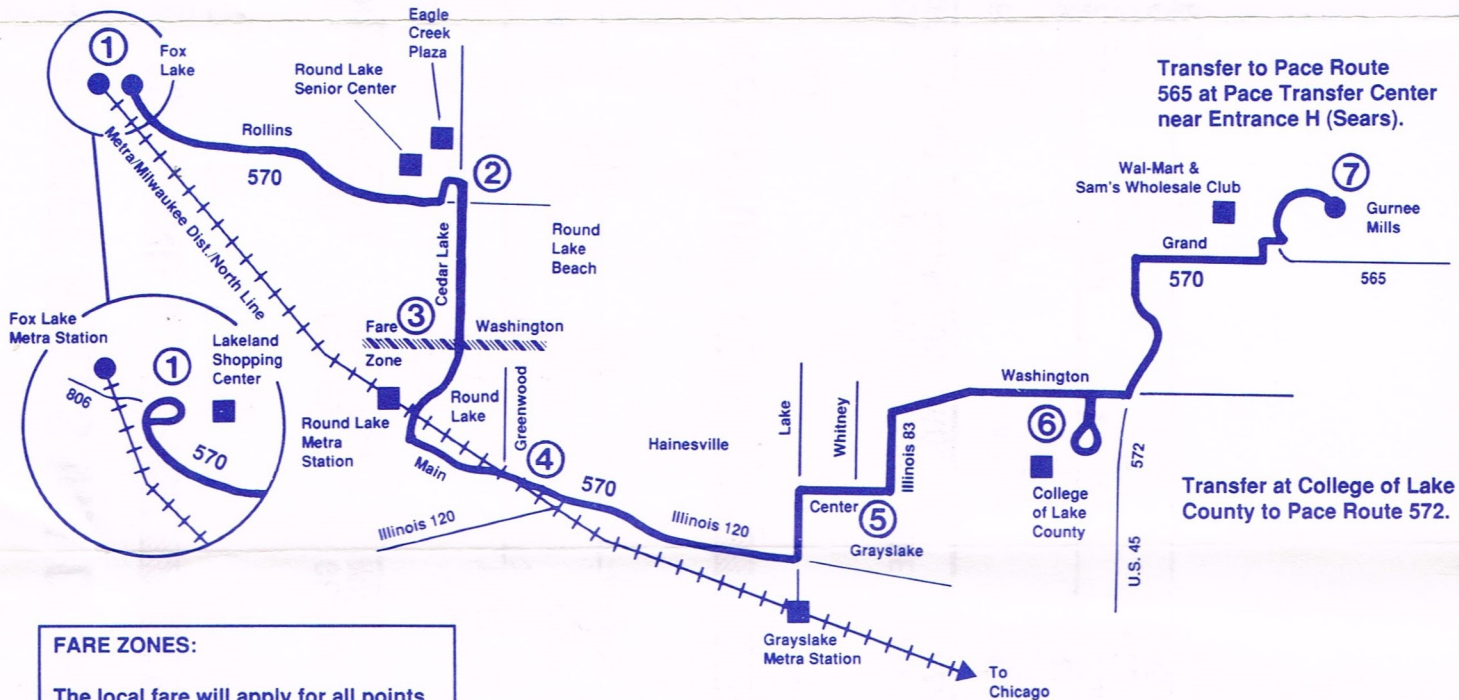

**FARE ZONES:**

The local fare will apply for all points between Lakeland Plaza in Fox Lake and Washington Street in Round Lake.

The local fare will apply for all points between Washington Street in Round Lake and Gurnee Mills in Gurnee.

For travel across the fare zone (Washington Street in Round Lake), the regular fare will apply.

Weekday service only.

No Saturday, Sunday or holiday service.

**FARE ZONES:**

The local fare will apply for all points between Lakeland Plaza in Fox Lake and Washington Street in Round Lake.

The local fare will apply for all points between Washington Street in Round Lake and Gurnee Mills in Gurnee.

For travel across the fare zone (Washington Street in Round Lake), the regular fare will apply.

Local Fare Zone