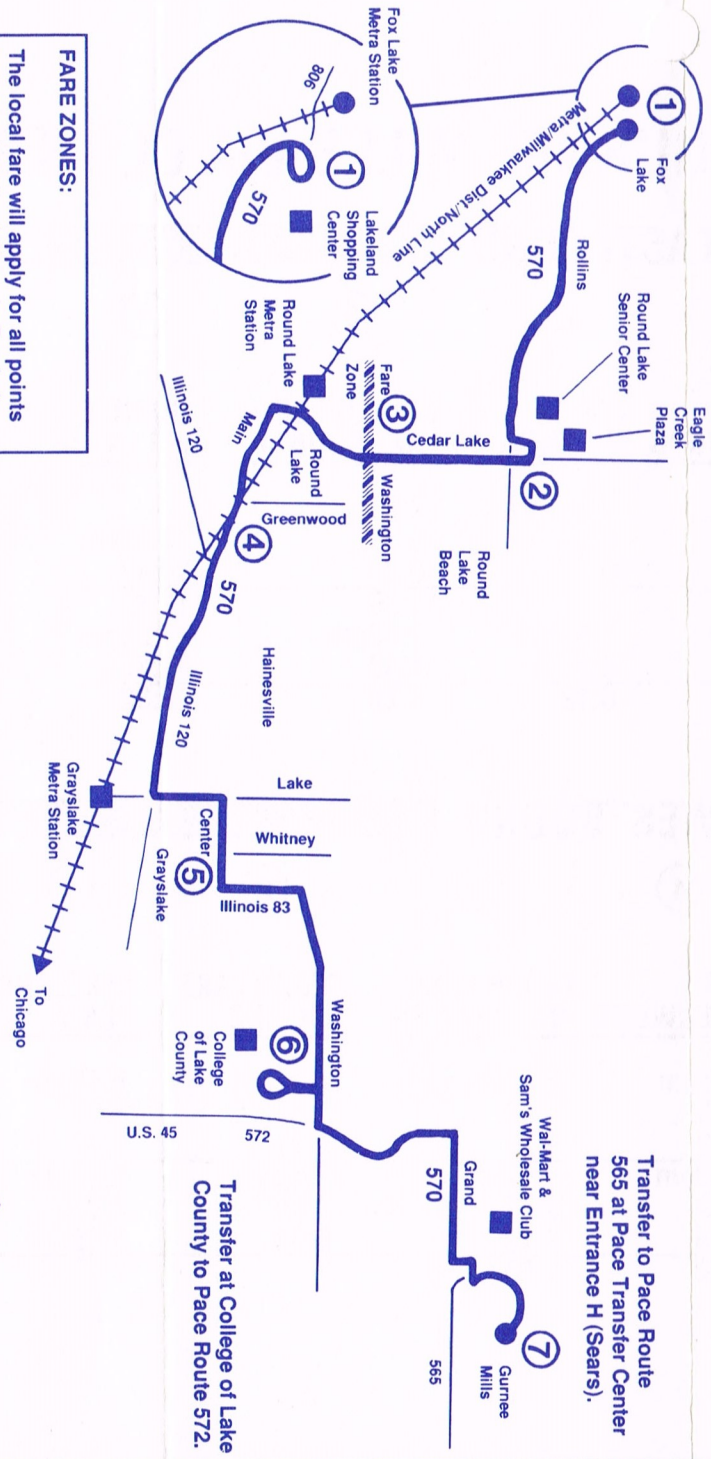

Bus will stop upon signal to driver at any intersection along the route where it is safe to do so.

**FARE ZONES:**

The local fare will apply for all points between Lakeland Plaza in Fox Lake and Washington Street in Round Lake.  
 The local fare will apply for all points between Washington Street in Round Lake and Gurnee Mills in Gurnee.

For travel across the fare zone (Washington Street in Round Lake), the regular fare will apply.

Local Fare Zone

Transfer at College of Lake County to Pace Route 572.

Transfer to Pace Route 565 at Pace Transfer Center near Entrance H (Sears).

The local fare will apply for all points between Lakeland Plaza in Fox Lake and Washington Street in Round Lake.

The local fare will apply for all points between Washington Street in Round Lake and Gurnee Mills in Gurnee.

For travel across the fare zone (Washington Street in Round Lake), the regular fare will apply.

Local Fare Zone