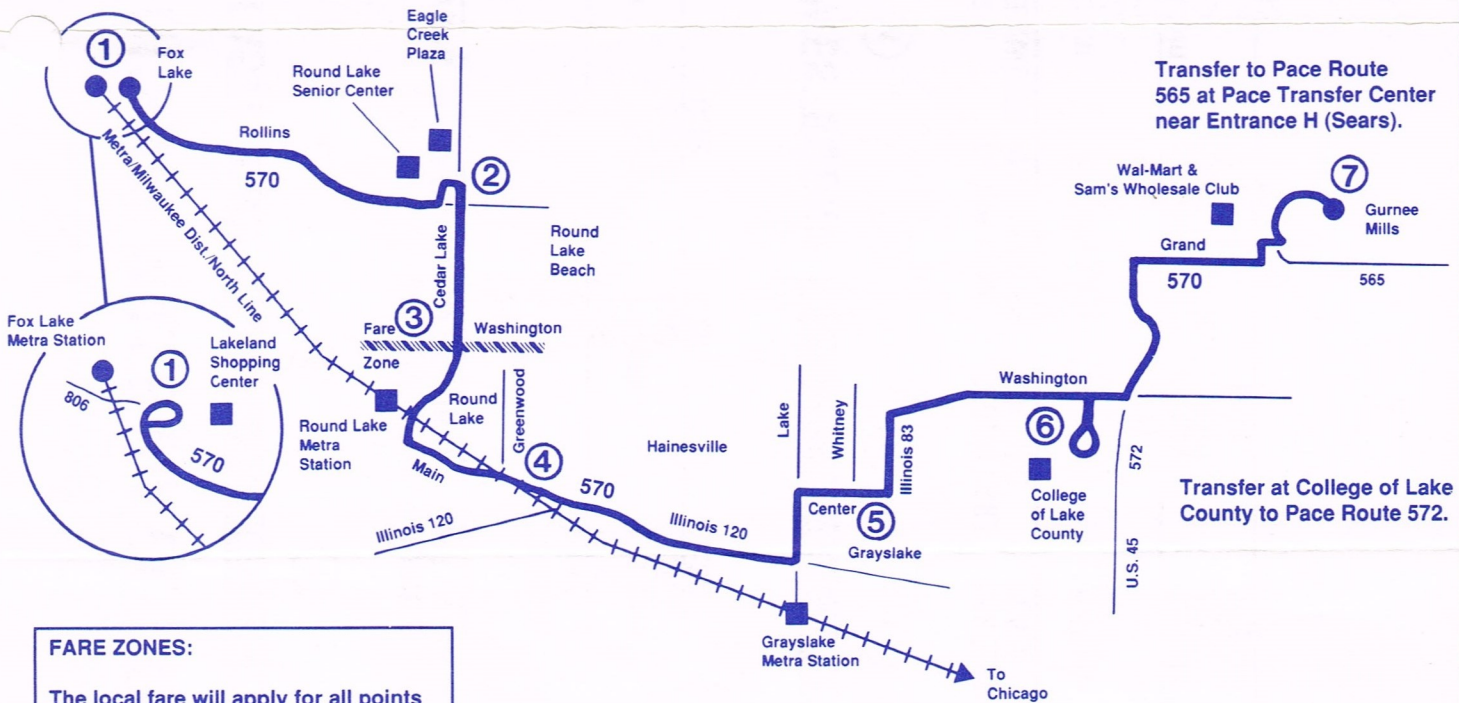

Transfer to Pace Route 565 at Pace Transfer Center near Entrance H (Sears).

Transfer at College of Lake County to Pace Route 572.

FARE ZONES:

The local fare will apply for all points between Lakeland Plaza in Fox Lake and Washington Street in Round Lake.

The local fare will apply for all points between Washington Street in Round Lake and Gurnee Mills in Gurnee.

For travel across the fare zone (Washington Street in Round Lake), the regular fare will apply.

Local Fare Zone