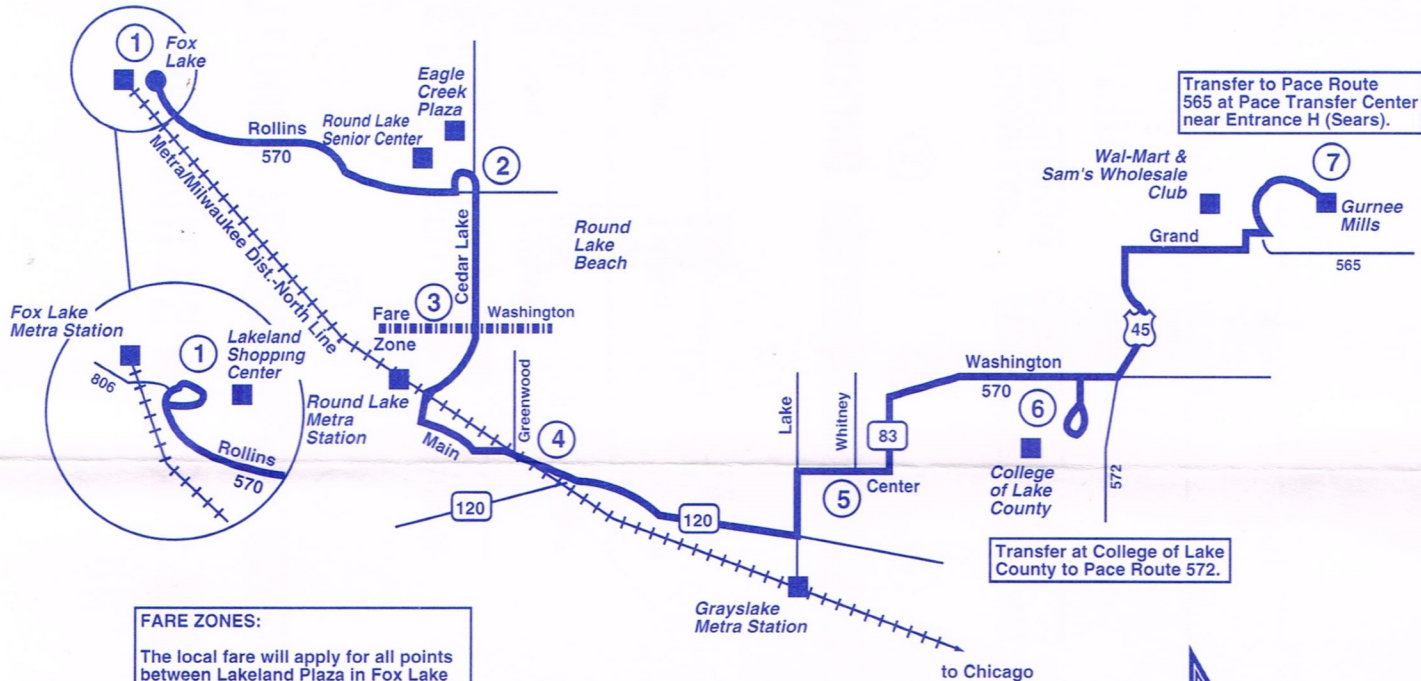

Bus will stop upon signal to driver at any intersection along
the route where it is safe to do so.

pace

570

Fox Lake-Gurnee Mills via
College of Lake County

Suburban Bus Service

Serving

Fox Lake Metra/
Milwaukee Station

Round Lake

Grayslake

College of
Lake County

Gurnee Mills

January 2, 1995

Mon. - Fri. Service

ROUTE 570 FOX LAKE - GURNEE MILLS VIA CLC

WEEKDAY - EASTBOUND

Weekday service only.

No Saturday, Sunday or holiday service.

Transfer to Pace Route 565 at Pace Transfer Center near Entrance H (Sears).

Transfer at College of Lake County to Pace Route 572.

FARE ZONES:

The local fare will apply for all points between Lakeland Plaza in Fox Lake and Washington Street in Round Lake.

The local fare will apply for all points between Washington Street in Round Lake and Gurnee Mills in Gurnee.

For travel across the fare zone (Washington Street in Round Lake), the regular fare will apply.