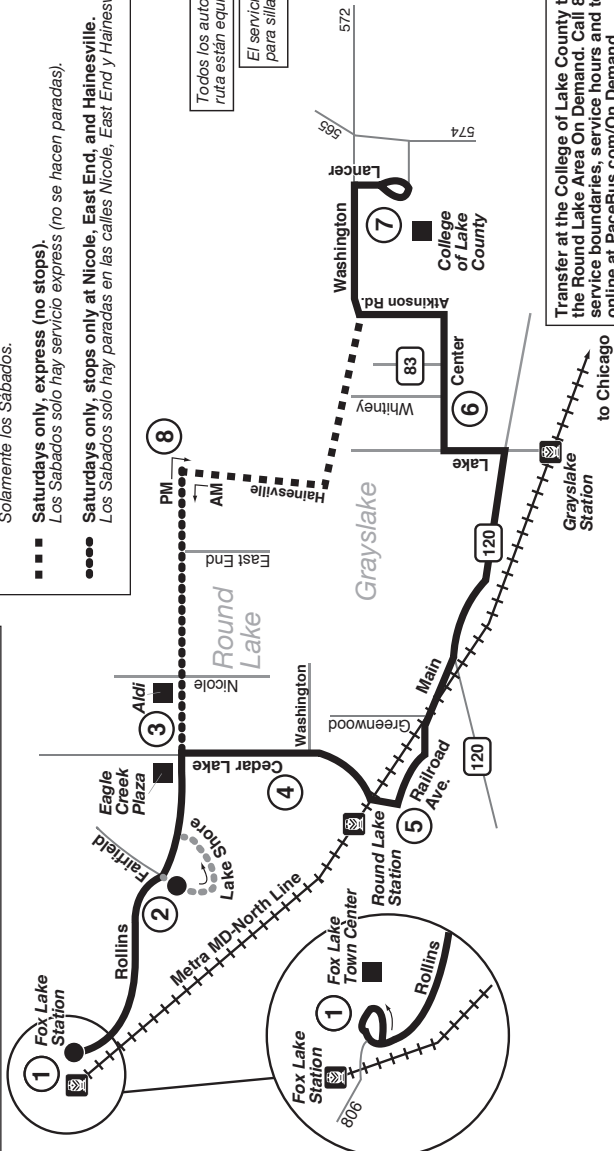

Route 570

Effective Date
May 20, 2019

Transfer at Fox Lake Metra Station to/from Route 806.

Transbordar en la Estación de Metra en Fox Lake a/de Ruta 806.

- Saturdays only.
Solamente los Sábados.
- Saturdays only, express (no stops).
Los Sábados solo hay servicio express (no se hacen paradas).
- Saturdays only, stops only at Nicole, East End, and Hainesville.
Los Sábados solo hay paradas en las calles Nicole, East End y Hainesville.

Transbordar en el College of Lake County a/de las Rutas 565, 572, 574 y el servicio Round Lake Area On Demand. Llame al 847-847-9169 para detalles sobre el servicio On Demand incluyendo límites del área de servicio, el horario, y para programar su viaje — o reserve su viaje en PaceBus.com/On Demand.

570 Fox Lake-CLC

All Pace service is wheelchair accessible.

All Pace buses on this route are equipped with bike racks.

Major Destinations

Destinos mayores

- Fox Lake Town Center
- Metra MD-North Line
Fox Lake Station
- Eagle Creek Plaza
- Metra MD-North Line
Round Lake Station
- Round Lake
- Grayslake
- College of Lake County

SATURDAY COUNTER-CLOCKWISE SÁBADO HACIA LA DERECHA

COLLEGE OF LAKE COUNTY	ROLLINS/HAINESVILLE	CEDAR LAKE/ROLLINS	FAIRFIELD/ROLLINS	CEDAR LAKE/ROLLINS	CEDAR LAKE/WASHINGTON	CEDAR LAKE/RAILROAD AVE. (ROUND LAKE METRA STATION)	CENTER/WHITNEY	COLLEGE OF LAKE COUNTY
7:44AM	7:55AM	8:00AM	8:03AM	8:06AM	8:10AM	8:11AM	8:23AM	8:31AM
8:39	8:50	8:55	8:58	9:01	9:05	9:06	9:18	9:26
9:34	9:45	9:50	9:53	9:56	10:00	10:01	10:13	10:21
10:34	10:45	10:50	10:53	10:56	11:00	11:01	11:13	11:21
11:34	11:45	11:50	11:53	11:56	12:00PM	12:01PM	12:13PM	12:21PM
12:34PM	12:45PM	12:50PM	12:53PM	12:56PM	1:00	1:01	1:13	1:21