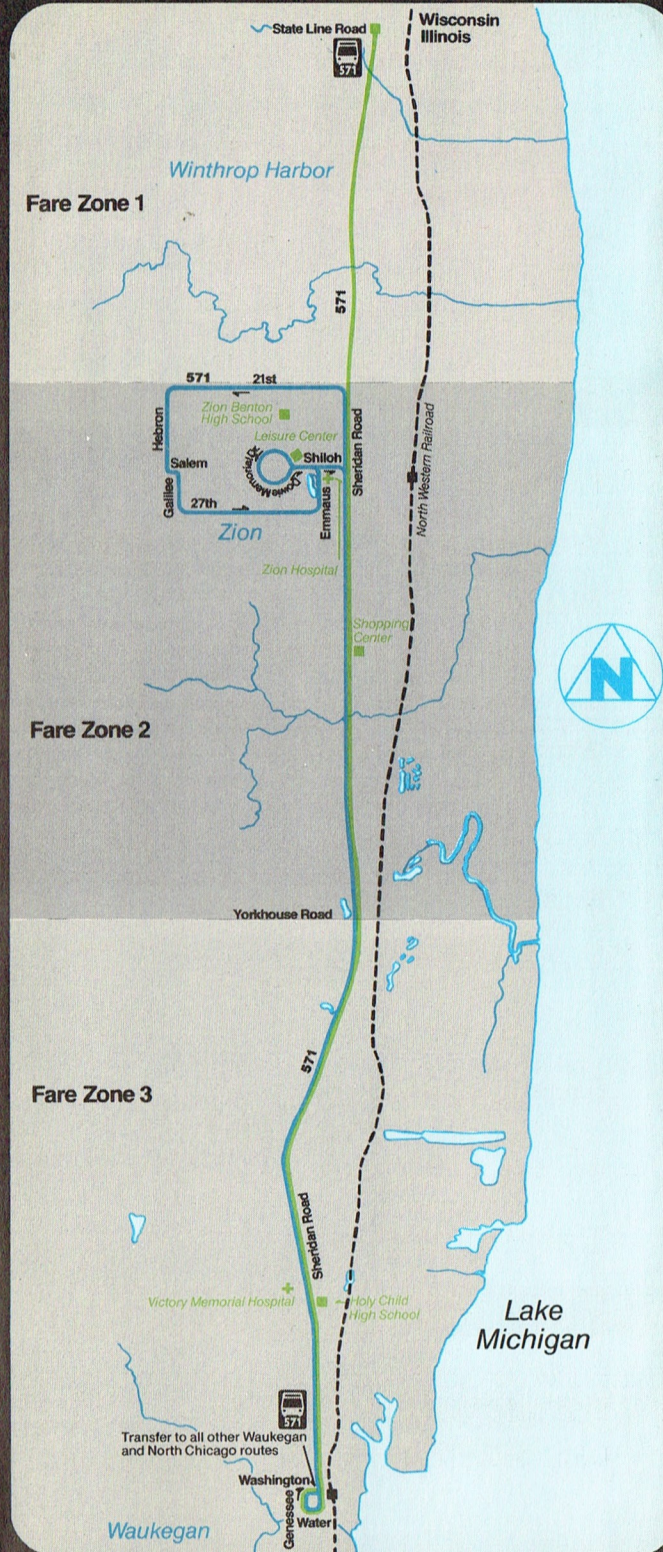

northbound

Washington Genesee 21st Sheridan Galilee 27th State Line

6:30	6:45	—	6:57
8:00	8:15	8:23	—
9:00	9:15	—	9:27
10:00	10:15	10:23	—
11:00	11:15	—	11:27
12:00	12:15	12:23	—
1:00	1:15	—	1:27
2:00	2:15	2:23	—
3:00	3:15	—	3:27
4:00	4:15	4:23	—
5:00	5:15	—	5:27
6:00	6:15	6:23	—

 State Line Rd./Waukegan Route
 Zion/Waukegan Route
 Monday-Friday Only
 No Sunday or Holiday service am pm

southbound

State Line Galilee 27th 27th Sheridan Washington Genesee

7:00	—	7:12	7:27
—	8:23	8:35	8:50
9:30	—	9:42	9:57
—	10:23	10:35	10:50
11:30	—	11:42	11:57
—	12:23	12:35	12:50
1:30	—	1:42	1:57
—	2:23	2:35	2:50
3:30	—	3:42	3:57
—	4:23	4:35	4:50
5:30	—	5:42	5:57
—	6:23	6:35	6:57

Waukegan Zion Winthrop Harbor

Operated by
Waukegan-North Chicago Transit Company

The RTA is pleased to announce a major improvement in your area's transportation system, the new 571 Zion Service linking Winthrop Harbor, Zion and Waukegan. Transfers are available for service from downtown Waukegan to The Great Lakes Naval Station, Lakehurst Shopping Center, College of Lake County, Downey Veterans Hospital and other areas of Waukegan. Timetables for other routes are available, just call 662-1220. If you have any suggestions for improving your transportation system, we're anxious to hear from you. Just write RTA, PO 3858, Chicago 60654.

LEGEND

- Waukegan to State Line Road Route
- Waukegan/ Zion Route
- Hospitals
- Railroad
- Railroad Stations
- Route Terminals

FARES

Base Fare	40¢
Waukegan to north of Yorkhouse Road (Zone 3 to 2)	45¢
Waukegan to north of 21st Street (Zone 3 to 1)	50¢
North of Yorkhouse Road Road only (Between or within Zones 1 and 2)	25¢
Reduced fare for Senior Citizens and Handicapped Persons	20¢
Transfers are free	