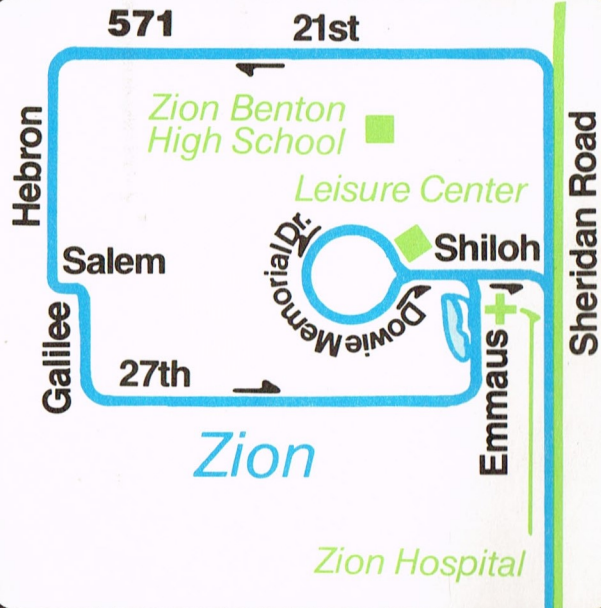

 State Line Rd./Waukegan Route
 Zion/Waukegan Route
 Monday-Friday Only
 No Sunday or Holiday service am pm

southbound

State Line Galilee 27th 27th Sheridan Washington Genesee

7:00	—	7:12	7:27
—	8:23	8:35	8:50
9:30	—	9:42	9:57
—	10:23	10:35	10:50
11:30	—	11:42	11:57
—	12:23	12:35	12:50
1:30	—	1:42	1:57
—	2:23	2:35	2:50
3:30	—	3:42	3:57
—	4:23	4:35	4:50
5:30	—	5:42	5:57
—	6:23	6:35	6:57

**Regional
Transportation
Authority**

**Regional
Transportation
Authority**
 PO Box 3858, Chicago, IL 60654

571

Waukegan

Zion

Winthrop

Harbor

571

Waukegan Zion Winthrop Harbor

Operated by
Waukegan-North Chicago Transit Company

The RTA is pleased to announce a major improvement in your area's transportation system, the new 571 Zion Service linking Winthrop Harbor, Zion and Waukegan. Transfers are available for service from downtown Waukegan to The Great Lakes Naval Station, Lakehurst Shopping Center, College of Lake County, Downey Veterans Hospital and other areas of Waukegan. Timetables for other routes are available, just call 662-1220. If you have any suggestions for improving your transportation system, we're anxious to hear from you. Just write RTA, PO 3858, Chicago 60654.

LEGEND

- Waukegan to State Line Road Route
- Waukegan/ Zion Route
- Hospitals
- Railroad
- Railroad Stations
- Route Terminals

FARES

Base Fare	40¢
Waukegan to north of Yorkhouse Road (Zone 3 to 2)	45¢
Waukegan to north of 21st Street (Zone 3 to 1)	50¢
North of Yorkhouse Road Road only (Between or within Zones 1 and 2)	25¢
Reduced fare for Senior Citizens and Handicapped Persons	20¢
Transfers are free	