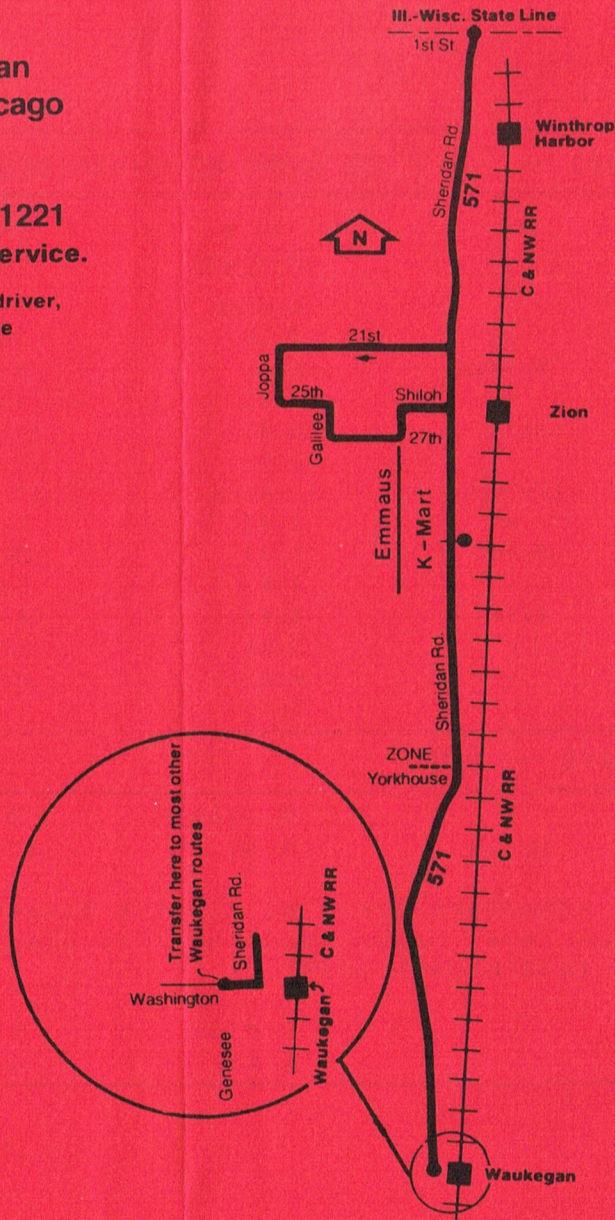

Operated by Waukegan
Waukegan North Chicago
Transit Co.
For lost and found
information call: 662-1221
No Sunday or holiday service.

Bus will stop, upon signal to driver,
at any intersection along route
where it is safe.

RTA Travel Information is
a 24 hour facility.
For better service, call during
the off-peak hours.

In Chicago;
836-7000
In the suburbs
toll-free;
800-972-7000

571

**Zion/
State Line**

Revised Service
~~January 26, 1981~~

571 WEEKDAYS — NORTH TO ZION			
<u>Genesee & Washington</u>	<u>27th & Sheridan</u>	<u>21st & Joppa</u>	<u>State Line</u>
6:02am	6:16am	-	6:27am
6:35	6:49	-	7:00
8:02	8:16	8:25am	-
9:02	9:16	-	9:27
10:02	10:16	10:25	-
11:02	11:16	-	11:27
12:02pm	12:16pm	12:25pm	-
1:02	1:16	-	1:27pm
2:02	2:16	2:25	-
3:02	3:16	-	3:27
4:02	4:16	4:25	-
5:02	5:16	-	5:27
6:02	6:16	6:25	6:27
7:02	7:16	-	7:27
571 SATURDAYS — NORTH			
9:02am	9:17am	-	9:27am
10:02	10:16	10:25am	-
Then buses alternate every 60 minutes between Joppa & 21st (even hours) and the Illinois/Wisconsin State Line (odd hours) until			
5:02pm	5:16pm	-	5:27pm
6:02	6:16	-	6:27

571 WEEKDAYS — SOUTH TO WASHINGTON/GENESEEE			
<u>State Line</u>	<u>21st & Joppa</u>	<u>27th & Sheridan</u>	<u>Genesee & Washington</u>
6:32am	-	6:43am	6:57am
7:05	-	7:16	7:30
-	8:34am	8:43	8:57
9:32	-	9:43	9:57
-	10:34	10:43	10:57
11:32	-	11:43	11:57
-	12:34pm	12:43pm	12:57pm
1:32pm	-	1:43	1:57
-	2:34	2:43	2:57
3:32	-	3:43	3:57
-	4:34	4:43	4:57
5:32	-	5:43	5:57
6:32	-	6:43	6:57
7:32	-	7:43	7:57
571 SATURDAYS — SOUTH			
9:32am	-	9:43am	9:57am
-	10:34	10:43	10:57
Then buses alternate every 60 minutes between 21st & Joppa (even hours) and the Illinois/Wisconsin State Line (odd hours) until			
5:32pm	-	5:43pm	5:57pm
6:32	-	6:43	6:57