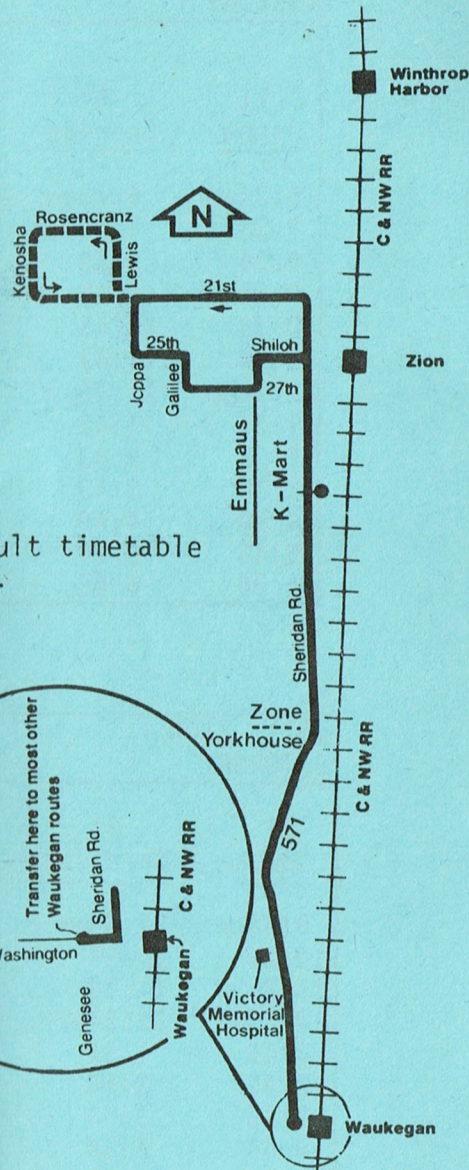

571

Revised Service

September 20, 1982

571 Zion Via Sheridan Road

RTA Travel Information is a 24 hour facility. For better service, call during the off-peak hours.

In Chicago;
836-7000
In the suburbs
toll-free;
800-972-7000

----- Certain trips only. Consult timetable for schedule information.

Bus will stop upon signal to driver at any intersection along the route where it is safe to do so.

#571 ZION WEEKDAY		NORTHBOUND		
Washington Genesee	K-Mart	27 Sheridan	21 Kenosha	21 Joppa
6:11am	6:18amN	6:22am	6:28am	6:32am
7:02	7:09N	7:13	7:19	7:23
8:02	8:09N	8:13	8:19	8:23
9:02	9:09	9:13	-	9:25
10:02	10:09	10:13	-	10:25
11:02	11:09	11:13	-	11:25
12:02pm	12:09pm	12:13pm	-	12:25pm
1:02	1:09	1:13	-	1:25
2:02	2:09	2:13	-	2:25
3:02	3:09	3:13	3:19pm	3:25
4:02	4:09	4:13	4:19	4:25
5:10	5:17	5:21	5:27	5:32
6:15	6:22	6:26	6:32	6:36

#571 ZION SATURDAY		NORTHBOUND	
Washington Genesee	K-Mart	27 Sheridan	21 Joppa
9:00am	9:08am	9:14am	9:23am
9:55	10:03	10:09	10:18
10:55	11:03	11:09	11:18
11:55	12:03pm	12:09pm	12:18pm
1:15pm	1:23	1:29	1:38
2:15	2:23	2:29	2:38
3:15	3:23	3:29	3:38
4:15	4:23	4:29	4:38
5:15	5:23	5:29	5:38

#571 ZION SATURDAY		SOUTHBOUND	
21 Joppa	27 Sheridan	K-Mart	Washington Genesee
9:25am	9:34am	9:40am	9:48am
10:25	10:34	10:40	10:48
11:25	11:34	11:40	11:48
12:25pm	12:34pm	12:40pm	12:48pm
1:45	1:54	2:00	2:08
2:45	2:54	3:00	3:08
3:45	3:54	4:00	4:08
4:45	4:54	5:00	5:08
5:38	5:47	5:53	6:01