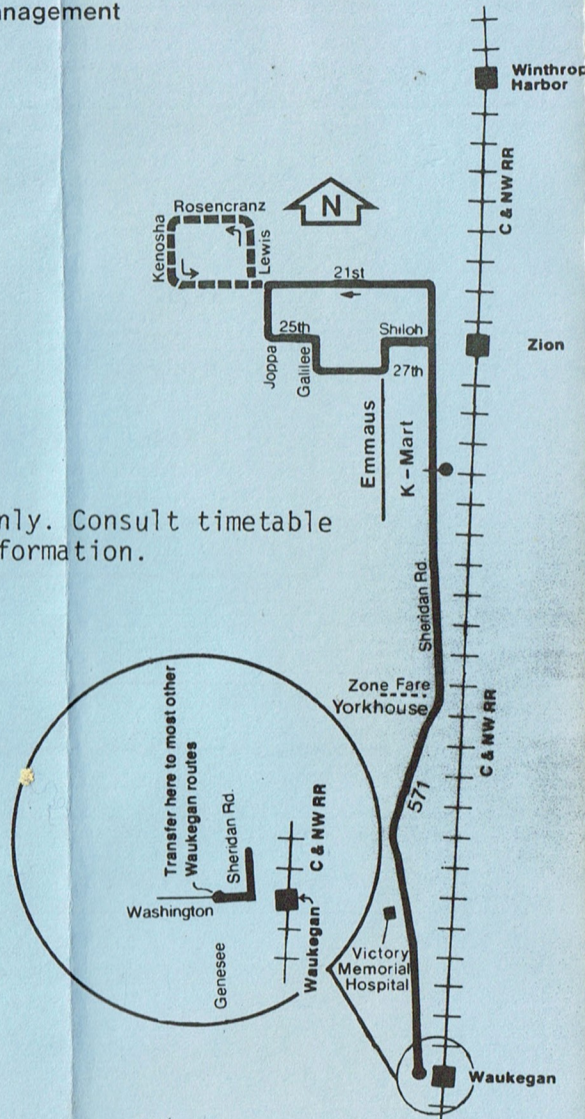

Operated by: RTA/Transit Management
of Waukegan.

For lost and found
information call **662-1221**

----- Certain trips only. Consult timetable
for schedule information.

Bus will stop upon signal to
driver at any intersection along
the route where it is safe to do so.

RTA Travel Information is
a 24 hour facility.
For better service, call during
the off-peak hours.

In Chicago;
836-7000
In the suburbs
toll-free;
1-800-972-7000

RTA Travel Information Center
is closed on major holidays.
Please call a day or two ahead
for holiday travel information.

#571 ZION SATURDAY		NORTHBOUND	
Washington Genesee	K-Mart	27 Sheridan	21 Joppa
9:00am	9:08am	9:14am	9:23am
9:55	10:03	10:09	10:18
10:55	11:03	11:09	11:18
11:55	12:03pm	12:09pm	12:18pm
1:15pm	1:23	1:29	1:38
2:15	2:23	2:29	2:38
3:15	3:23	3:29	3:38
4:15	4:23	4:29	4:38
5:15	5:23	5:29	5:38

#571 ZION SATURDAY		SOUTHBOUND	
21 Joppa	27 Sheridan	K-Mart	Washington Genesee
9:25am	9:34am	9:40am	9:48am
10:25	10:34	10:40	10:48
11:25	11:34	11:40	11:48
12:25pm	12:34pm	12:40pm	12:48pm
1:45	1:54	2:00	2:08
2:45	2:54	3:00	3:08
3:45	3:54	4:00	4:08
4:45	4:54	5:00	5:08
5:38	5:47	5:53	6:01