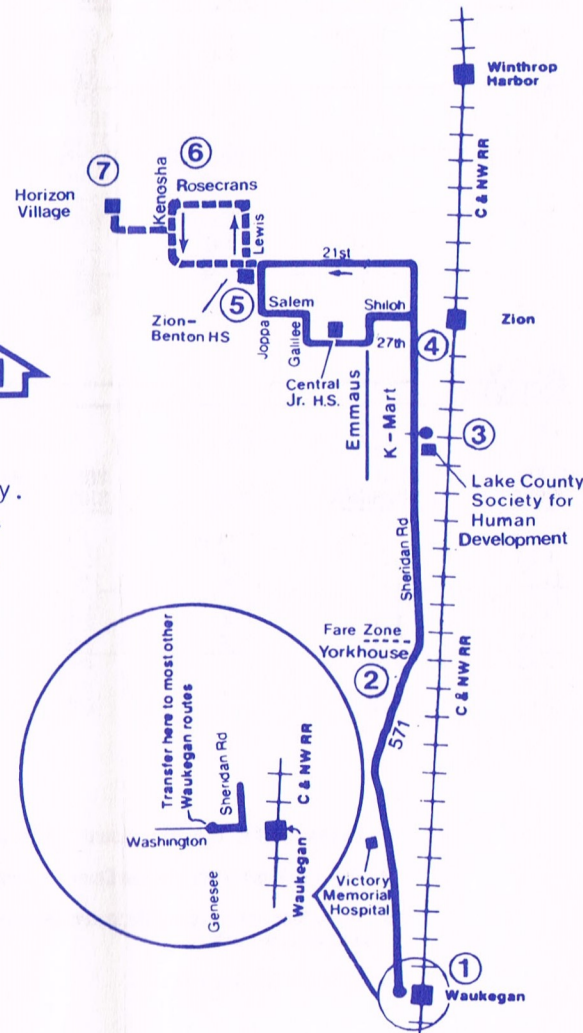

The RTA Travel Information Center is ready to help.

Within Chicago call

1-312-836-7000

From the suburbs

call toll-free 1-800-972-7000

The center is open daily from 5:00am to 1:00 am.

FARES		
	PEAK*	OFF-PEAK
Adult	$.75	.75
Pace Transfer	.35	.35
Transfer to CTA	.75	.50
Reduced*	.35	.35
Pace Transfer	.20	.20
Transfer to CTA	.25	.20
Local Transfer	FREE	FREE
Children under age 7	FREE**	FREE**
REGULAR FARES		
	PEAK*	OFF-PEAK
Adult	$1.00	$1.00
Pace Transfer	.10	.10
Transfer to CTA	.50	.25
Reduced*	.50	.50
Pace Transfer	.05	.05
Transfer to CTA	.10	.05
Children under age 7	FREE**	FREE**
Pace Regular Monthly Passport		
Adult+	$45.00	
Senior Citizen/Disabled	25.00	
Pace Link-Up Monthly Passport (with current monthly rail ticket)	$36.00	

* Peak fares are charged 6-9 a.m. and 3-6 p.m., weekdays, except holidays (New Year's Day, Memorial Day, July 4th, Labor Day, Thanksgiving, and Christmas).

+ Pace adult passport is valid on Pace 7 days a week, but is valid on CTA only on weekdays.

* Reduced fares include children ages 7-11, senior citizens, and persons with disabilities (with RTA Special User Card), and students (high school or younger with appropriate identification) to and from school only on school days, between 6:00 a.m. and 8:00 p.m.

** When accompanied by a fare paying passenger (a maximum of two children for each fare paying passenger).

--- Certain trips only.
Consult timetable for schedule information.

How are we doing?
Speak your mind.
Call 1-(708)364-PACE
Extension 500

Monday through Friday
8:00am to 5:00pm

Operated by Pace/
North Division

For lost and found
call (708) 662-1221

Bus will stop upon signal to driver at any intersection along the route where it is safe to do so.

Pace is the Suburban Bus Division of the RTA

EXACT FARE REQUIRED

The schedules, fares and other information in this timetable are subject to change. Pace does not assume responsibility for errors in timetables, nor for inconvenience or damage resulting from delayed trains or buses or failure to make connections.