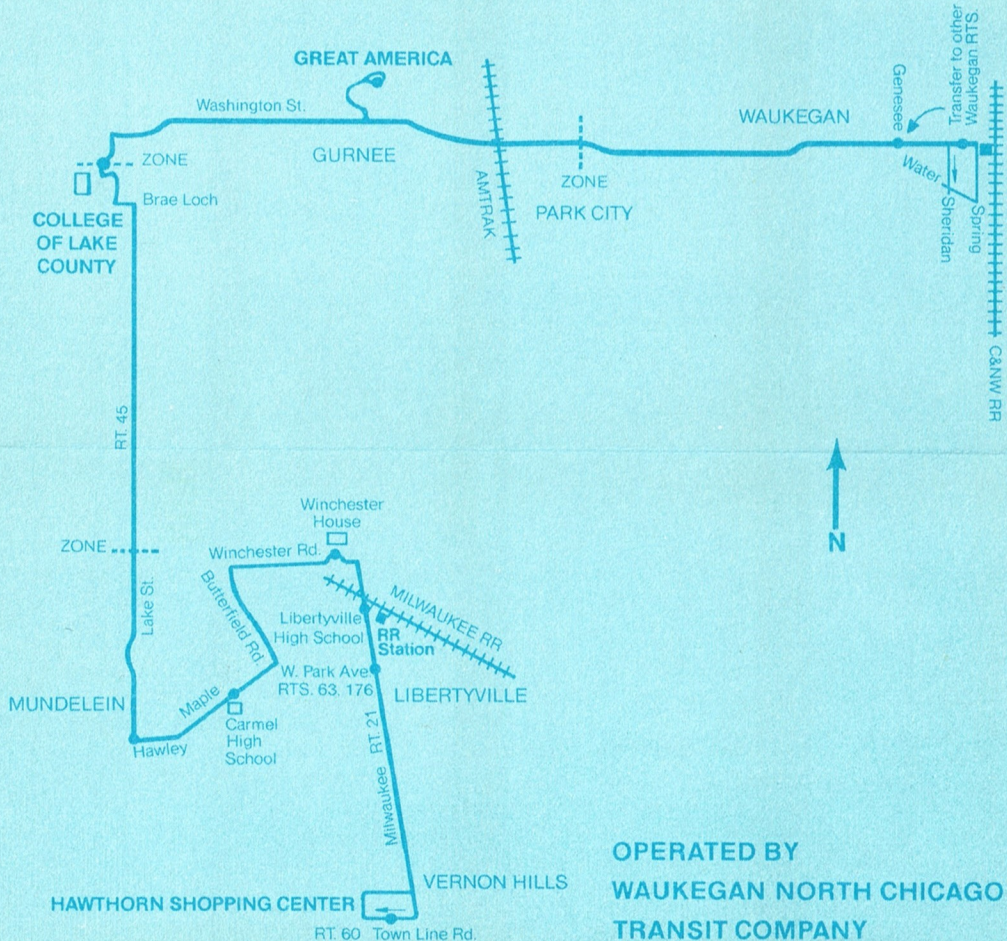

572 Waukegan-Hawthorn Shopping Center

OPERATED BY
WAUKEGAN NORTH CHICAGO
TRANSIT COMPANY